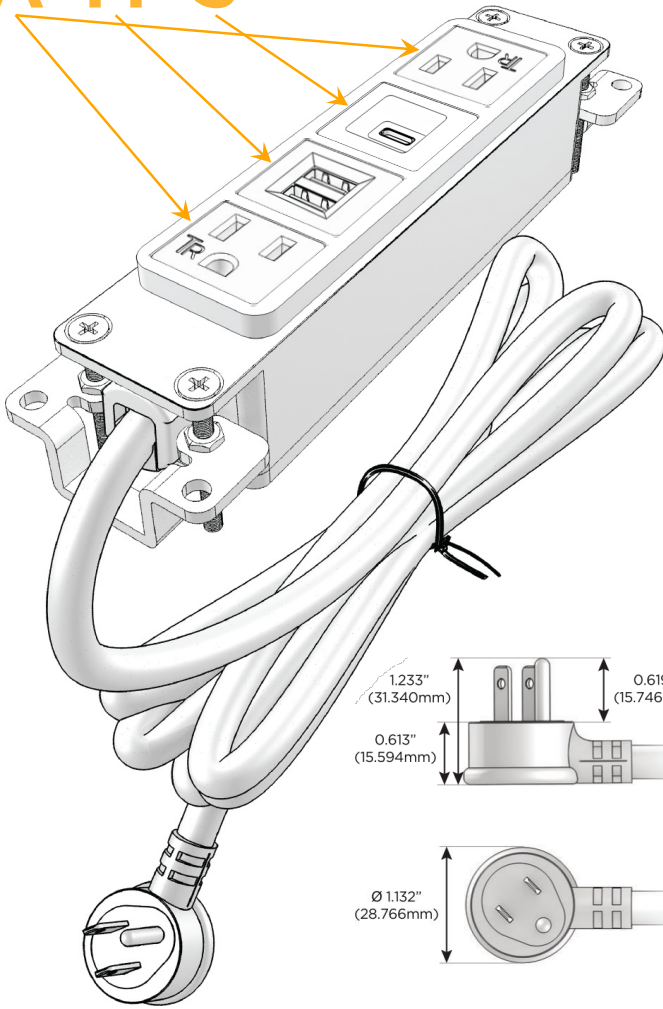

M-POWER-4T

AC POWER & DATA CONNECTIVITY SOLUTION

M-POWER-4TW-AMSA-BZAB

Specs:

Modules/Ports:

- **A** Tamper Resistant AC Receptacle
- **M** Double USB-A (Fast Charging Ports - 18W)
- **S** USB-C (25W High Speed Charging Port)

A M S