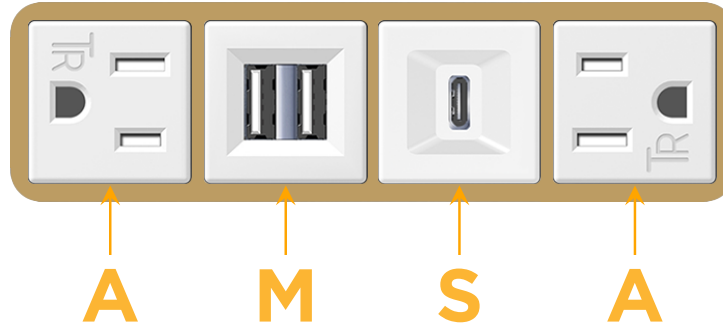

Bezel Finish: **STANDARD BRONZE (ABS)**

Custom Finishes Available M-POWER-4TW-AMSA-BZAB

Features:

Module/Port Options:

- A** Tamper Resistant AC Receptacle
- E** USB-A & USB-C (20W)
- M** Double USB-A (Fast Charging Ports - 18W)
- H** HDMI
- 6** CAT 6
- 12** RJ 12
- X** Switched AC
- Y** 3-Way Switch (Low Voltage)
- V** USB-C (45W High Speed Charging Port)
- S** USB-C (25W High Speed Charging Port)
- R** Switched AC (Rocker Switch)
- D** Dimmer Switch

Plug:

Supplied with Low Profile Flat 45° Angle 120 VAC Plug

Optional Standard Straight 120 VAC Plug

Optional Straight 120 VAC Pass-through Plug

- CLEAN, COMPACT DESIGN
- STREAMLINED
- LOW PROFILE
- SIDE-EXITING CORDS
- PLUG & PLAY
- 6' AC CORD & PLUG (FLAT PLUG STANDARD)
- CUSTOMIZABLE CONFIGURATIONS AND FINISHES
- UL LISTED FOR MOUNTING IN FURNITURE
- 15A

M-POWER-4T

AC POWER & DATA CONNECTIVITY SOLUTION

M-POWER-4TW-AMSA-BZAB

Specs:

Modules/Ports:

- A** Tamper Resistant AC Receptacle
- M** Double USB-A (Fast Charging Ports - 18W)
- S** USB-C (25W High Speed Charging Port)