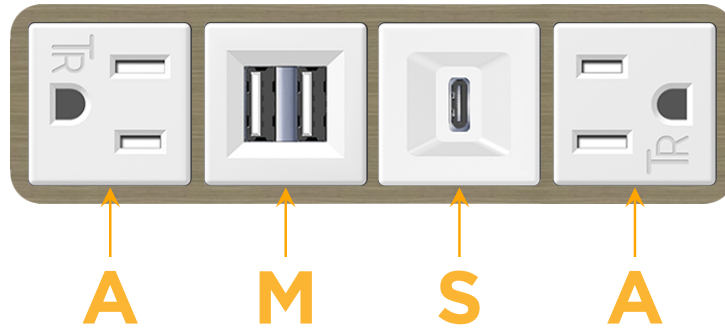

Bezel Finish: **ANTIQUED ARCHITECTURAL BRONZE (ABS)**

Custom Finishes Available M-POWER-4TW-AMSA-BZ5AAB

Features:

Module/Port Options:

- A** Tamper Resistant AC Receptacle
- E** USB-A & USB-C (20W)
- M** Double USB-A (Fast Charging Ports - 18W)
- H** HDMI
- 6** CAT 6
- 12** RJ 12
- X** Switched AC
- Y** 3-Way Switch (Low Voltage)
- V** USB-C (45W High Speed Charging Port)
- S** USB-C (25W High Speed Charging Port)
- R** Switched AC (Rocker Switch)
- D** Dimmer Switch

Plug:

Supplied with Low Profile Flat 45° Angle 120 VAC Plug

Optional Standard Straight 120 VAC Plug

Optional Straight 120 VAC Pass-through Plug

- CLEAN, COMPACT DESIGN
- STREAMLINED
- LOW PROFILE
- SIDE-EXITING CORDS
- PLUG & PLAY
- 6' AC CORD & PLUG (FLAT PLUG STANDARD)
- CUSTOMIZABLE CONFIGURATIONS AND FINISHES
- UL LISTED FOR MOUNTING IN FURNITURE
- 15A

M-POWER-4T

AC POWER & DATA CONNECTIVITY SOLUTION

M-POWER-4TW-AMSA-BZ5AAB

Specs:

Modules/Ports:

- A** Tamper Resistant AC Receptacle
- M** Double USB-A (Fast Charging Ports - 18W)
- S** USB-C (25W High Speed Charging Port)