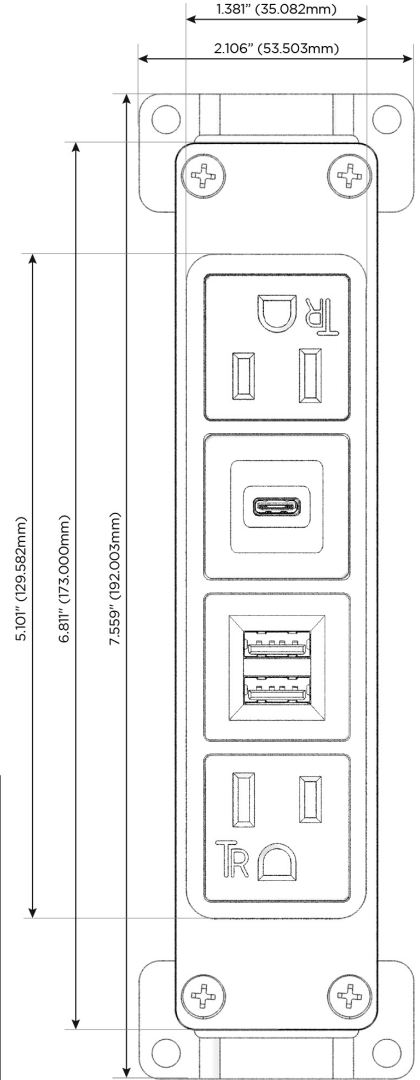

M-POWER-4T

AC POWER & DATA CONNECTIVITY SOLUTION

M-POWER-4TW-AMSA-BZ5AAB

Specs:

Modules/Ports:

- **A** Tamper Resistant AC Receptacle
- **M** Double USB-A (Fast Charging Ports - 18W)
- **S** USB-C (25W High Speed Charging Port)

A M S

TOP

Distributed by

Mormax Company, Inc.

8 Westchester Plaza

Elmsford, NY 10523

914-699-0101

sales@mormax.com

mormax.com