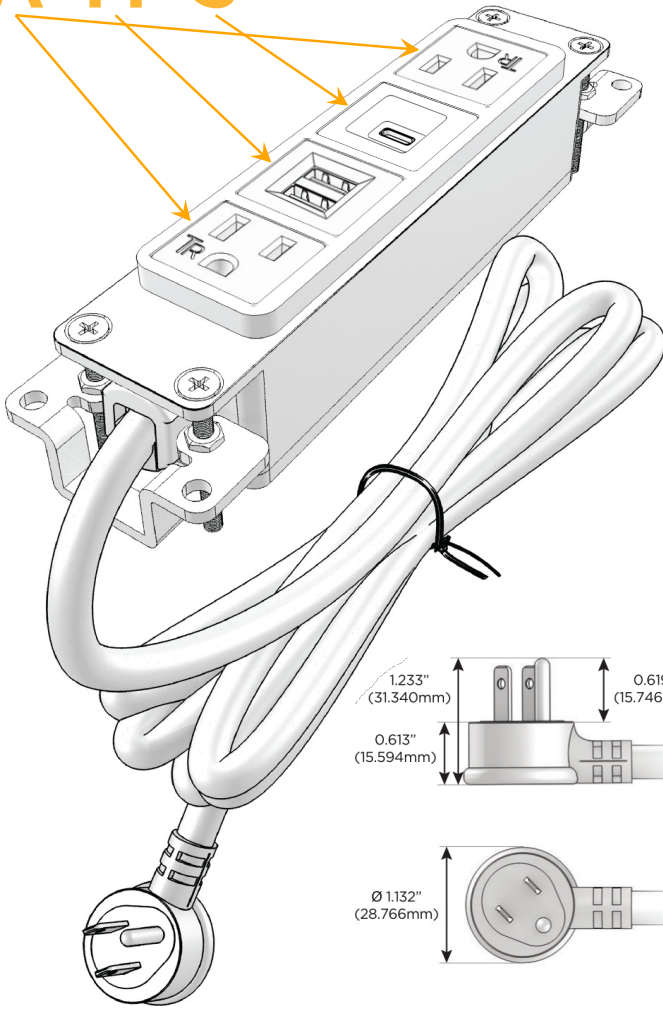

M-POWER-4T

AC POWER & DATA CONNECTIVITY SOLUTION

M-POWER-4TW-AMSA-BRAB

Specs:

Modules/Ports:

- **A** Tamper Resistant AC Receptacle
- **M** Double USB-A (Fast Charging Ports - 18W)
- **S** USB-C (25W High Speed Charging Port)

A M S