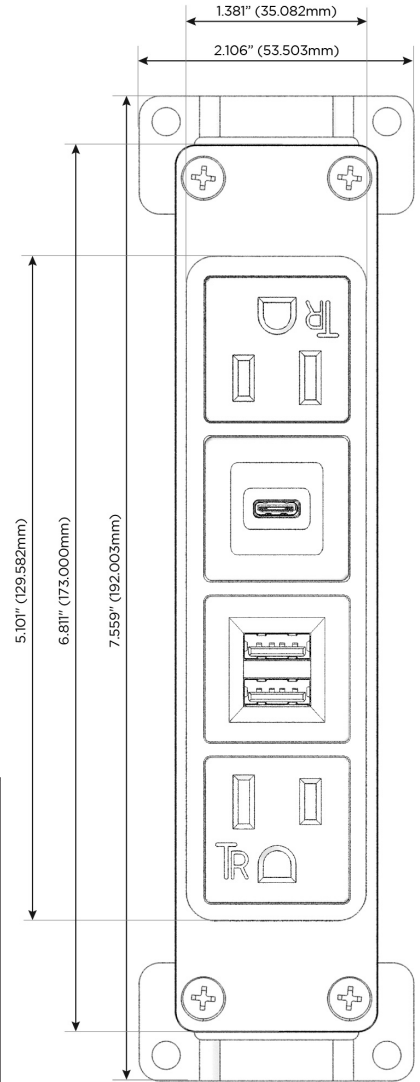

M-POWER-4T

AC POWER & DATA CONNECTIVITY SOLUTION

M-POWER-4TW-AMSA-BRAB

Specs:

Modules/Ports:

- **A** Tamper Resistant AC Receptacle
- **M** Double USB-A (Fast Charging Ports - 18W)
- **S** USB-C (25W High Speed Charging Port)

A M S

TOP

Distributed by

Mormax Company, Inc.

8 Westchester Plaza

Elmsford, NY 10523

914-699-0101

sales@mormax.com

mormax.com