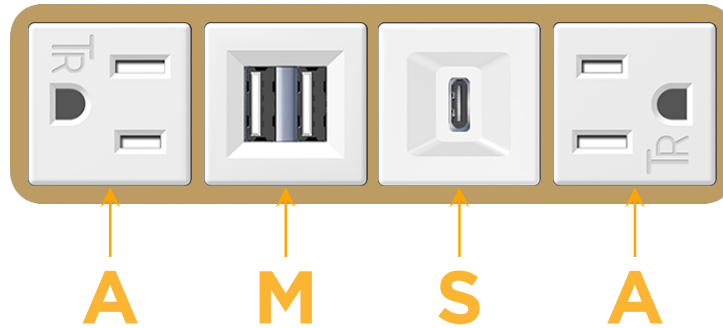

Bezel Finish: **BRASS (ABS)**

Custom Finishes Available M-POWER-4TW-AMSA-BRAB

Features:

Module/Port Options:

- A** Tamper Resistant AC Receptacle
- E** USB-A & USB-C (20W)
- M** Double USB-A (Fast Charging Ports - 18W)
- H** HDMI
- 6** CAT 6
- 12** RJ 12
- X** Switched AC
- Y** 3-Way Switch (Low Voltage)
- V** USB-C (45W High Speed Charging Port)
- S** USB-C (25W High Speed Charging Port)
- R** Switched AC (Rocker Switch)
- D** Dimmer Switch

Plug:

Supplied with Low Profile Flat 45° Angle 120 VAC Plug

Optional Standard Straight 120 VAC Plug

Optional Straight 120 VAC Pass-through Plug

- CLEAN, COMPACT DESIGN
- STREAMLINED
- LOW PROFILE
- SIDE-EXITING CORDS
- PLUG & PLAY
- 6' AC CORD & PLUG (FLAT PLUG STANDARD)
- CUSTOMIZABLE CONFIGURATIONS AND FINISHES
- UL LISTED FOR MOUNTING IN FURNITURE
- 15A

M-POWER-4T

AC POWER & DATA CONNECTIVITY SOLUTION

M-POWER-4TW-AMSA-BRAB

Specs:

Modules/Ports:

- A** Tamper Resistant AC Receptacle
- M** Double USB-A (Fast Charging Ports - 18W)
- S** USB-C (25W High Speed Charging Port)