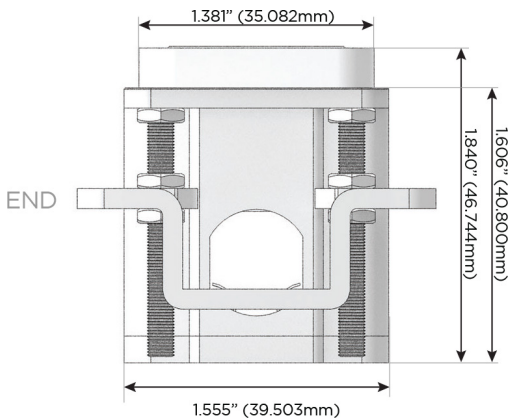

M-POWER-4T

AC POWER & DATA CONNECTIVITY SOLUTION

M-POWER-4TW-AMSA-BRAB

Specs:

Modules/Ports:

- **A** Tamper Resistant AC Receptacle
- **M** Double USB-A (Fast Charging Ports - 18W)
- **S** USB-C (25W High Speed Charging Port)

A M S

TOP

Distributed by

Mormax Company, Inc.

8 Westchester Plaza

Elmsford, NY 10523

914-699-0101

sales@mormax.com

mormax.com