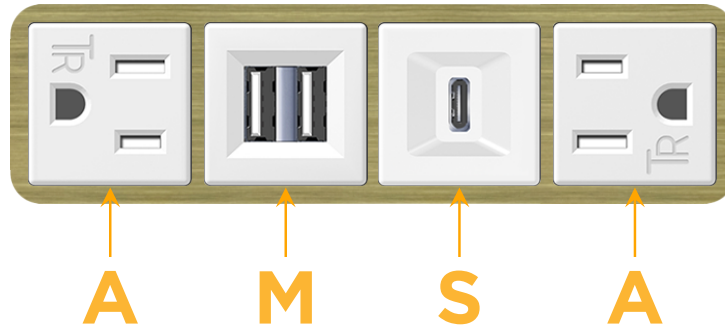

Bezel Finish: **BRASS ANTIQUED (ABS)**

Custom Finishes Available M-POWER-4TW-AMSA-BRAAB

Features:

Module/Port Options:

- A** Tamper Resistant AC Receptacle
- E** USB-A & USB-C (20W)
- M** Double USB-A (Fast Charging Ports - 18W)
- H** HDMI
- 6** CAT 6
- 12** RJ 12
- X** Switched AC
- Y** 3-Way Switch (Low Voltage)
- V** USB-C (45W High Speed Charging Port)
- S** USB-C (25W High Speed Charging Port)
- R** Switched AC (Rocker Switch)
- D** Dimmer Switch

Plug:

Supplied with Low Profile Flat 45° Angle 120 VAC Plug

Optional Standard Straight 120 VAC Plug

Optional Straight 120 VAC Pass-through Plug

- CLEAN, COMPACT DESIGN
- STREAMLINED
- LOW PROFILE
- SIDE-EXITING CORDS
- PLUG & PLAY
- 6' AC CORD & PLUG (FLAT PLUG STANDARD)
- CUSTOMIZABLE CONFIGURATIONS AND FINISHES
- UL LISTED FOR MOUNTING IN FURNITURE
- 15A

M-POWER-4T

AC POWER & DATA CONNECTIVITY SOLUTION

M-POWER-4TW-AMSA-BRAAB

Specs:

Modules/Ports:

- A** Tamper Resistant AC Receptacle
- M** Double USB-A (Fast Charging Ports - 18W)
- S** USB-C (25W High Speed Charging Port)