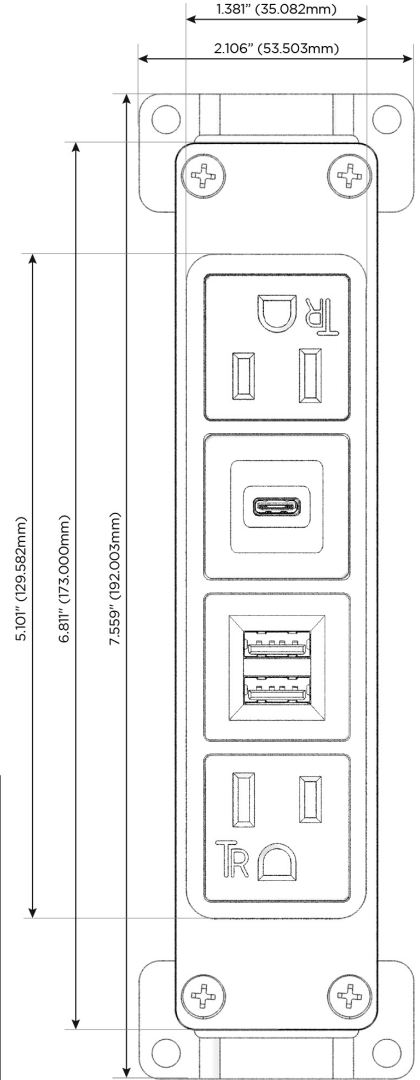

M-POWER-4T

AC POWER & DATA CONNECTIVITY SOLUTION

M-POWER-4TW-AMSA-BRAAB

Specs:

Modules/Ports:

- **A** Tamper Resistant AC Receptacle
- **M** Double USB-A (Fast Charging Ports - 18W)
- **S** USB-C (25W High Speed Charging Port)

A M S

TOP

Distributed by

Mormax Company, Inc.

8 Westchester Plaza

Elmsford, NY 10523

914-699-0101

sales@mormax.com

mormax.com