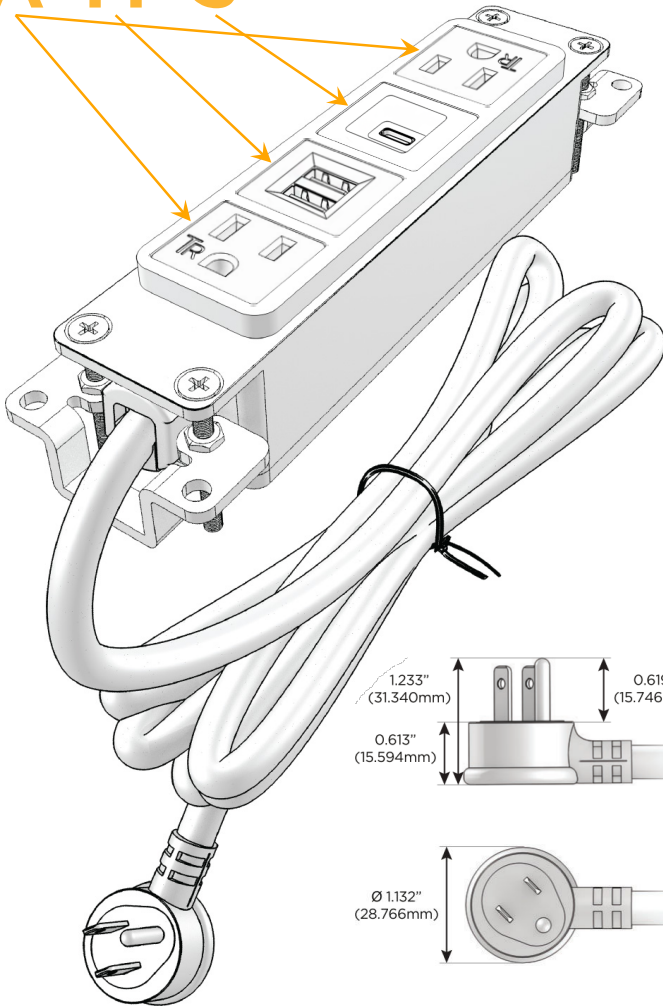

M-POWER-4T

AC POWER & DATA CONNECTIVITY SOLUTION

M-POWER-4TW-AMSA-BAB

Specs:

Modules/Ports:

- **A** Tamper Resistant AC Receptacle
- **M** Double USB-A (Fast Charging Ports - 18W)
- **S** USB-C (25W High Speed Charging Port)

A M S