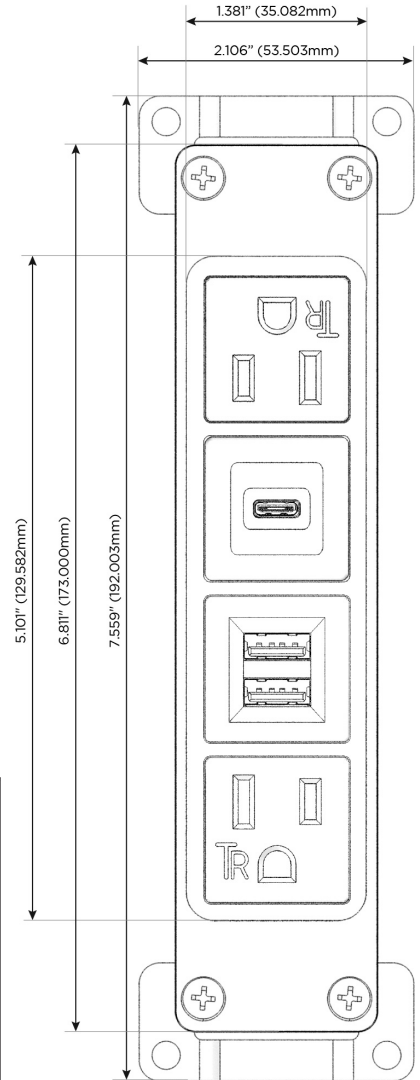

M-POWER-4T

AC POWER & DATA CONNECTIVITY SOLUTION

M-POWER-4TW-AMSA-BAB

Specs:

Modules/Ports:

- **A** Tamper Resistant AC Receptacle
- **M** Double USB-A (Fast Charging Ports - 18W)
- **S** USB-C (25W High Speed Charging Port)

A M S

TOP

Distributed by

Mormax Company, Inc.

8 Westchester Plaza

Elmsford, NY 10523

914-699-0101

sales@mormax.com

mormax.com