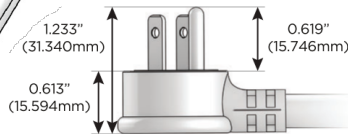

M-POWER-4T

AC POWER & DATA CONNECTIVITY SOLUTION

M-POWER-4TW-AMSA-BAB

Specs:

Modules/Ports:

- **A** Tamper Resistant AC Receptacle
- **M** Double USB-A (Fast Charging Ports - 18W)
- **S** USB-C (25W High Speed Charging Port)

A M S