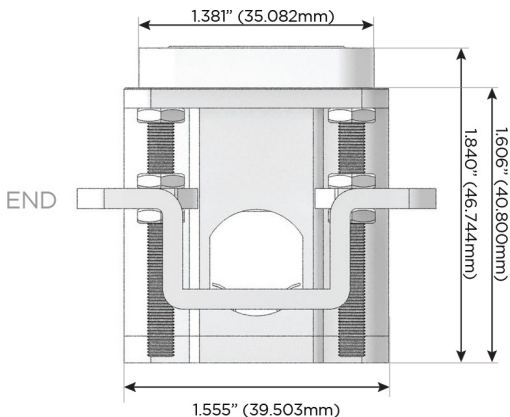

M-POWER-4T

AC POWER & DATA CONNECTIVITY SOLUTION

M-POWER-4TW-AMSA-BAB

Specs:

Modules/Ports:

- **A** Tamper Resistant AC Receptacle
- **M** Double USB-A (Fast Charging Ports - 18W)
- **S** USB-C (25W High Speed Charging Port)

A M S

TOP

Distributed by

Mormax Company, Inc.

8 Westchester Plaza

Elmsford, NY 10523

914-699-0101

sales@mormax.com

mormax.com