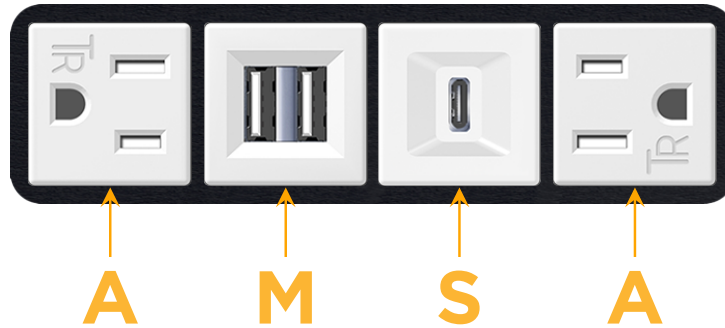

Bezel Finish: **BLACK (ABS)**

Custom Finishes Available M-POWER-4TW-AMSA-BAB

Features:

Module/Port Options:

- A** Tamper Resistant AC Receptacle
- E** USB-A & USB-C (20W)
- M** Double USB-A (Fast Charging Ports - 18W)
- H** HDMI
- 6** CAT 6
- 12** RJ 12
- X** Switched AC
- Y** 3-Way Switch (Low Voltage)
- V** USB-C (45W High Speed Charging Port)
- S** USB-C (25W High Speed Charging Port)
- R** Switched AC (Rocker Switch)
- D** Dimmer Switch

Plug:

Supplied with Low Profile Flat 45° Angle 120 VAC Plug

Optional Standard Straight 120 VAC Plug

Optional Straight 120 VAC Pass-through Plug

- CLEAN, COMPACT DESIGN
- STREAMLINED
- LOW PROFILE
- SIDE-EXITING CORDS
- PLUG & PLAY
- 6' AC CORD & PLUG (FLAT PLUG STANDARD)
- CUSTOMIZABLE CONFIGURATIONS AND FINISHES
- UL LISTED FOR MOUNTING IN FURNITURE
- 15A

M-POWER-4T

AC POWER & DATA CONNECTIVITY SOLUTION

M-POWER-4TW-AMSA-BAB

Specs:

Modules/Ports:

- A** Tamper Resistant AC Receptacle
- M** Double USB-A (Fast Charging Ports - 18W)
- S** USB-C (25W High Speed Charging Port)