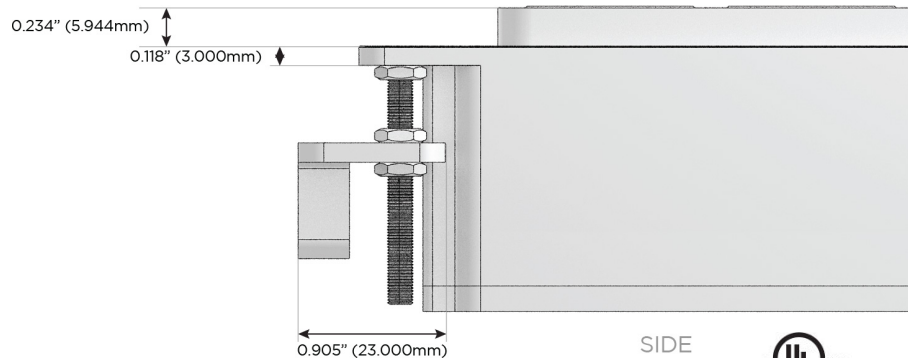

M-POWER-4T

AC POWER & DATA CONNECTIVITY SOLUTION

M-POWER-4TW-AMSA-BAB

Specs:

Modules/Ports:

- **A** Tamper Resistant AC Receptacle
- **M** Double USB-A (Fast Charging Ports - 18W)
- **S** USB-C (25W High Speed Charging Port)

A M S

TOP

Distributed by

Mormax Company, Inc.

8 Westchester Plaza

Elmsford, NY 10523

914-699-0101

sales@mormax.com

mormax.com