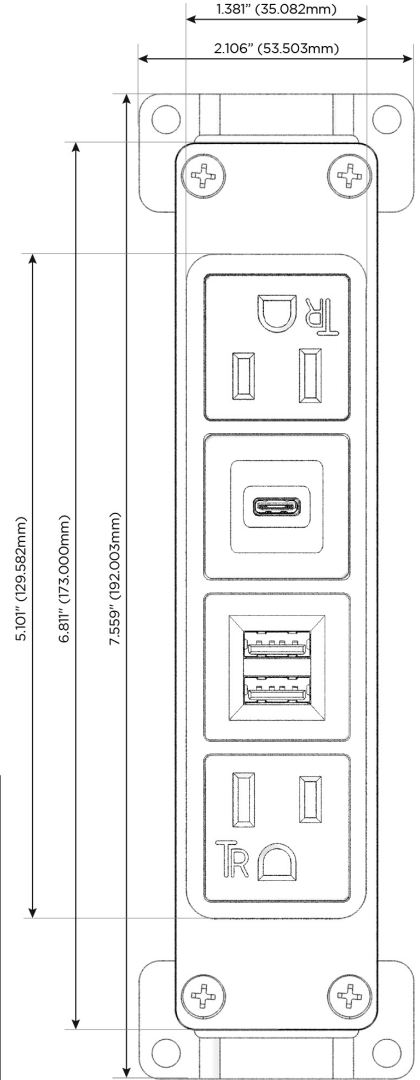

M-POWER-4T

AC POWER & DATA CONNECTIVITY SOLUTION

M-POWER-4TW-AMSA-B2AB

Specs:

Modules/Ports:

- **A** Tamper Resistant AC Receptacle
- **M** Double USB-A (Fast Charging Ports - 18W)
- **S** USB-C (25W High Speed Charging Port)

A M S

TOP

Distributed by

Mormax Company, Inc.

8 Westchester Plaza

Elmsford, NY 10523

914-699-0101

sales@mormax.com

mormax.com