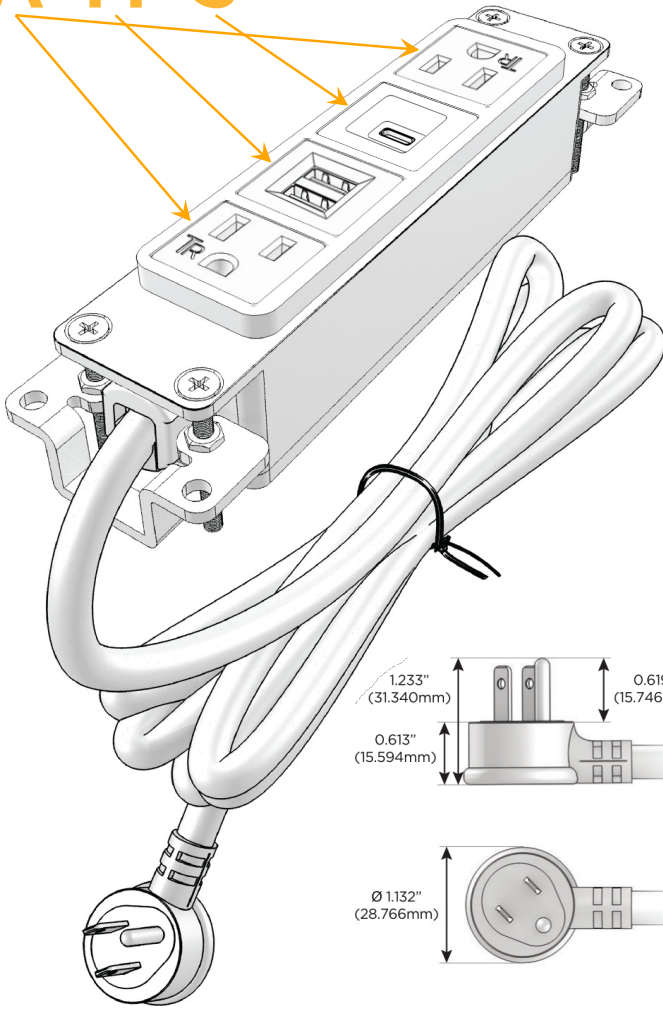

M-POWER-4T

AC POWER & DATA CONNECTIVITY SOLUTION

M-POWER-4TW-AMSA-B2AB

Specs:

Modules/Ports:

- **A** Tamper Resistant AC Receptacle
- **M** Double USB-A (Fast Charging Ports - 18W)
- **S** USB-C (25W High Speed Charging Port)

A M S