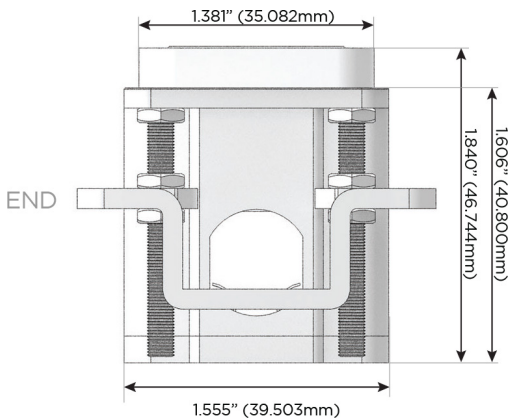

M-POWER-4T

AC POWER & DATA CONNECTIVITY SOLUTION

M-POWER-4TW-AMSA-B2AB

Specs:

Modules/Ports:

- **A** Tamper Resistant AC Receptacle
- **M** Double USB-A (Fast Charging Ports - 18W)
- **S** USB-C (25W High Speed Charging Port)

A M S

TOP

Distributed by

Mormax Company, Inc.

8 Westchester Plaza

Elmsford, NY 10523

914-699-0101

sales@mormax.com

mormax.com