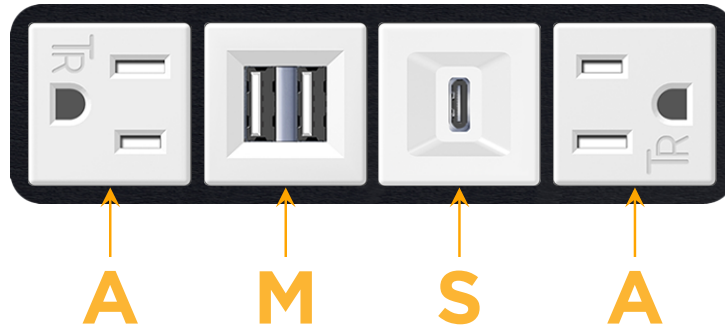

M-POWER-4T

AC POWER & DATA CONNECTIVITY SOLUTION

M-POWER-4TW-AMSA-B2AB

Distributed by

Mormax Company, Inc.

8 Westchester Plaza

Elmsford, NY 10523

914-699-0101

sales@mormax.com

mormax.com

Metro Light & Power's line of power & data solutions offers sophisticated design elements combined with greater ease of installation. Streamlined and low-profile, enhanced by side-exiting cords, our outlets advance the industry with their cutting edge look and feel. We believe flexibility is key, and we provide a variety of mounting options, including the ability to mount in limited spaces. Our outlets are available in many finishes and configurations, in addition to a custom color and finish capability for our clients.

Bezel Finish: **SATIN BLACK (ABS)**

Custom Finishes Available M-POWER-4TW-AMSA-B2AB

Features:

Module/Port Options:

- **A** Tamper Resistant AC Receptacle
- **E** USB-A & USB-C (20W)
- **M** Double USB-A (Fast Charging Ports - 18W)
- **H** HDMI
- **6** CAT 6
- **12** RJ 12
- **X** Switched AC
- **Y** 3-Way Switch (Low Voltage)
- **V** USB-C (45W High Speed Charging Port)
- **S** USB-C (25W High Speed Charging Port)
- **R** Switched AC (Rocker Switch)
- **D** Dimmer Switch

Plug:

Supplied with Low Profile Flat 45° Angle 120 VAC Plug

Optional Standard Straight 120 VAC Plug

Optional Straight 120 VAC Pass-through Plug

- CLEAN, COMPACT DESIGN
- STREAMLINED
- LOW PROFILE
- SIDE-EXITING CORDS
- PLUG & PLAY
- 6' AC CORD & PLUG (FLAT PLUG STANDARD)
- CUSTOMIZABLE CONFIGURATIONS AND FINISHES
- UL LISTED FOR MOUNTING IN FURNITURE
- 15A