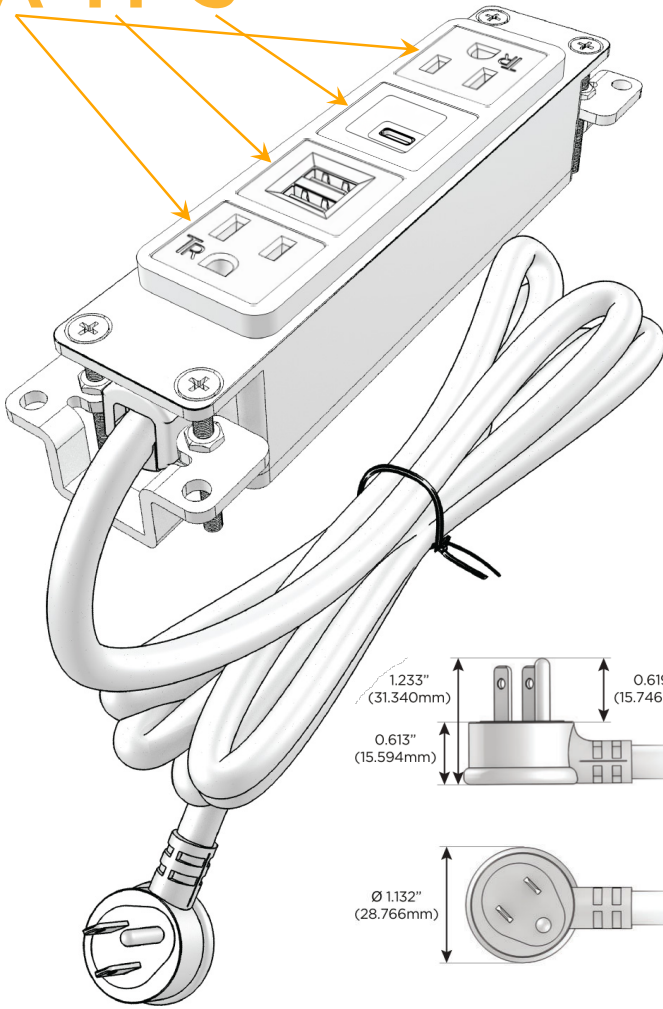

M-POWER-4T

AC POWER & DATA CONNECTIVITY SOLUTION

M-POWER-4TW-AMSA-APAB

Specs:

Modules/Ports:

- **A** Tamper Resistant AC Receptacle
- **M** Double USB-A (Fast Charging Ports - 18W)
- **S** USB-C (25W High Speed Charging Port)

A M S