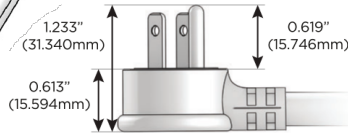

M-POWER-4T

AC POWER & DATA CONNECTIVITY SOLUTION

M-POWER-4TW-AMSA-APAB

Specs:

Modules/Ports:

- **A** Tamper Resistant AC Receptacle
- **M** Double USB-A (Fast Charging Ports - 18W)
- **S** USB-C (25W High Speed Charging Port)

A M S