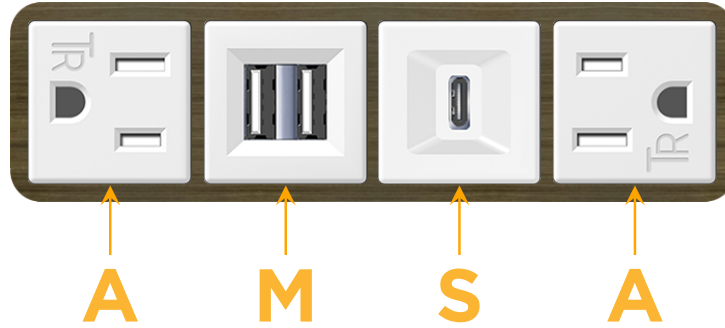

Bezel Finish: **SPECIAL ANTIQUE BRONZE (ABS)**

Custom Finishes Available M-POWER-4TW-AMSA-APAB

Features:

Module/Port Options:

- A** Tamper Resistant AC Receptacle
- E** USB-A & USB-C (20W)
- M** Double USB-A (Fast Charging Ports - 18W)
- H** HDMI
- 6** CAT 6
- 12** RJ 12
- X** Switched AC
- Y** 3-Way Switch (Low Voltage)
- V** USB-C (45W High Speed Charging Port)
- S** USB-C (25W High Speed Charging Port)
- R** Switched AC (Rocker Switch)
- D** Dimmer Switch

Plug:

Supplied with Low Profile Flat 45° Angle 120 VAC Plug

Optional Standard Straight 120 VAC Plug

Optional Straight 120 VAC Pass-through Plug

- CLEAN, COMPACT DESIGN
- STREAMLINED
- LOW PROFILE
- SIDE-EXITING CORDS
- PLUG & PLAY
- 6' AC CORD & PLUG (FLAT PLUG STANDARD)
- CUSTOMIZABLE CONFIGURATIONS AND FINISHES
- UL LISTED FOR MOUNTING IN FURNITURE
- 15A

M-POWER-4T

AC POWER & DATA CONNECTIVITY SOLUTION

M-POWER-4TW-AMSA-APAB

Specs:

Modules/Ports:

- A** Tamper Resistant AC Receptacle
- M** Double USB-A (Fast Charging Ports - 18W)
- S** USB-C (25W High Speed Charging Port)