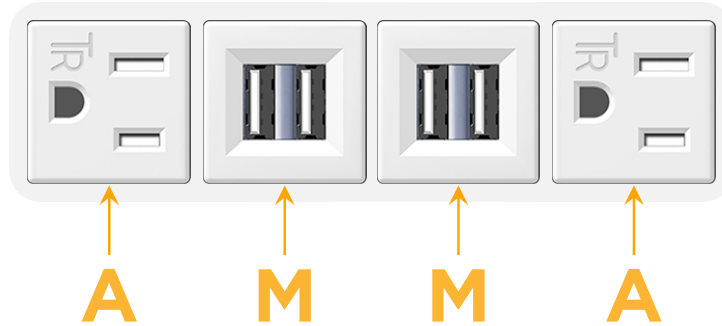

Bezel Finish: **WHITE (ABS)**

Custom Finishes Available M-POWER-4TW-AMMA-WAB

Features:

Module/Port Options:

- A** Tamper Resistant AC Receptacle
- E** USB-A & USB-C (20W)
- M** Double USB-A (Fast Charging Ports - 18W)
- H** HDMI
- 6** CAT 6
- 12** RJ 12
- X** Switched AC
- Y** 3-Way Switch (Low Voltage)
- V** USB-C (45W High Speed Charging Port)
- S** USB-C (25W High Speed Charging Port)
- R** Switched AC (Rocker Switch)
- D** Dimmer Switch

Plug:

Supplied with Low Profile Flat 45° Angle 120 VAC Plug

Optional Standard Straight 120 VAC Plug

Optional Straight 120 VAC Pass-through Plug

- CLEAN, COMPACT DESIGN
- STREAMLINED
- LOW PROFILE
- SIDE-EXITING CORDS
- PLUG & PLAY
- 6' AC CORD & PLUG (FLAT PLUG STANDARD)
- CUSTOMIZABLE CONFIGURATIONS AND FINISHES
- UL LISTED FOR MOUNTING IN FURNITURE
- 15A

M-POWER-4T

AC POWER & DATA CONNECTIVITY SOLUTION

M-POWER-4TW-AMMA-WAB

Specs:

Modules/Ports:

- A** Tamper Resistant AC Receptacle
- M** Double USB-A (Fast Charging Ports - 18W)

Distributed by

Mormax Company, Inc.