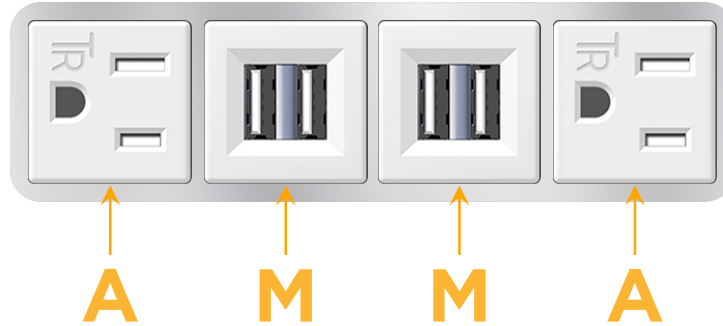

M-POWER-4T

AC POWER & DATA CONNECTIVITY SOLUTION

M-POWER-4TW-AMMA-SS8B

Distributed by

Mormax Company, Inc.

8 Westchester Plaza

Elmsford, NY 10523

914-699-0101

sales@mormax.com

mormax.com

Metro Light & Power's line of power & data solutions offers sophisticated design elements combined with greater ease of installation. Streamlined and low-profile, enhanced by side-exiting cords, our outlets advance the industry with their cutting edge look and feel. We believe flexibility is key, and we provide a variety of mounting options, including the ability to mount in limited spaces. Our outlets are available in many finishes and configurations, in addition to a custom color and finish capability for our clients.

Bezel Finish: **STAINLESS STEEL MIRROR FINISH**

Custom Finishes Available M-POWER-4TW-AMMA-SS8B

Features:

Module/Port Options:

- **A** Tamper Resistant AC Receptacle
- **E** USB-A & USB-C (20W)
- **M** Double USB-A (Fast Charging Ports - 18W)
- **H** HDMI
- **6** CAT 6
- **12** RJ 12
- **X** Switched AC
- **Y** 3-Way Switch (Low Voltage)
- **V** USB-C (45W High Speed Charging Port)
- **S** USB-C (25W High Speed Charging Port)
- **R** Switched AC (Rocker Switch)
- **D** Dimmer Switch

Plug:

Supplied with Low Profile Flat 45° Angle 120 VAC Plug

Optional Standard Straight 120 VAC Plug

Optional Straight 120 VAC Pass-through Plug

- CLEAN, COMPACT DESIGN
- STREAMLINED
- LOW PROFILE
- SIDE-EXITING CORDS
- PLUG & PLAY
- 6' AC CORD & PLUG (FLAT PLUG STANDARD)
- CUSTOMIZABLE CONFIGURATIONS AND FINISHES
- UL LISTED FOR MOUNTING IN FURNITURE
- 15A