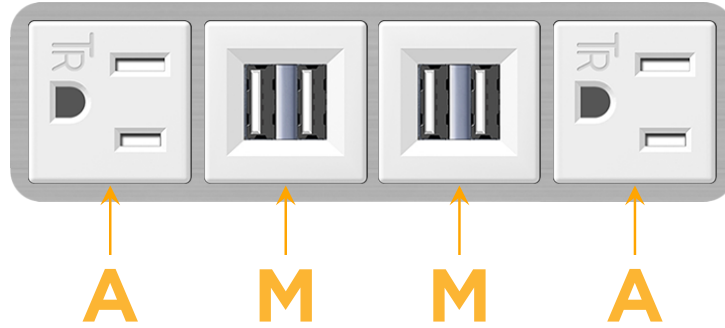

M-POWER-4T

AC POWER & DATA CONNECTIVITY SOLUTION

M-POWER-4TW-AMMA-SS4B

Distributed by

Mormax Company, Inc.

8 Westchester Plaza

Elmsford, NY 10523

914-699-0101

sales@mormax.com

mormax.com

Metro Light & Power's line of power & data solutions offers sophisticated design elements combined with greater ease of installation. Streamlined and low-profile, enhanced by side-exiting cords, our outlets advance the industry with their cutting edge look and feel. We believe flexibility is key, and we provide a variety of mounting options, including the ability to mount in limited spaces. Our outlets are available in many finishes and configurations, in addition to a custom color and finish capability for our clients.

Bezel Finish: **STAINLESS STEEL BRUSHED**

Custom Finishes Available M-POWER-4TW-AMMA-SS4B

Features:

Module/Port Options:

- **A** Tamper Resistant AC Receptacle
- **E** USB-A & USB-C (20W)
- **M** Double USB-A (Fast Charging Ports - 18W)
- **H** HDMI
- **6** CAT 6
- **12** RJ 12
- **X** Switched AC
- **Y** 3-Way Switch (Low Voltage)
- **V** USB-C (45W High Speed Charging Port)
- **S** USB-C (25W High Speed Charging Port)
- **R** Switched AC (Rocker Switch)
- **D** Dimmer Switch

Plug:

Supplied with Low Profile Flat 45° Angle 120 VAC Plug

Optional Standard Straight 120 VAC Plug

Optional Straight 120 VAC Pass-through Plug

- CLEAN, COMPACT DESIGN
- STREAMLINED
- LOW PROFILE
- SIDE-EXITING CORDS
- PLUG & PLAY
- 6' AC CORD & PLUG (FLAT PLUG STANDARD)
- CUSTOMIZABLE CONFIGURATIONS AND FINISHES
- UL LISTED FOR MOUNTING IN FURNITURE
- 15A