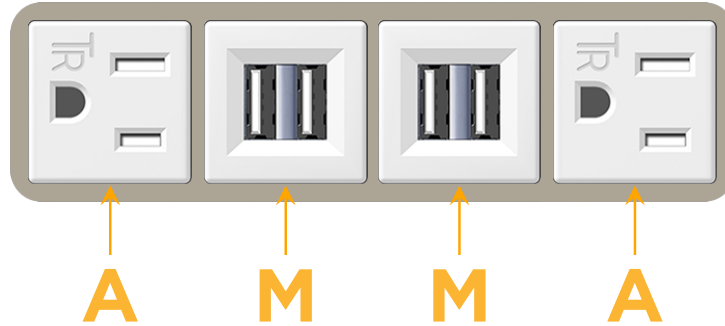

sales@mormax.com

mormax.com

Metro Light & Power's line of power & data solutions offers sophisticated design elements combined with greater ease of installation. Streamlined and low-profile, enhanced by side-exiting cords, our outlets advance the industry with their cutting edge look and feel. We believe flexibility is key, and we provide a variety of mounting options, including the ability to mount in limited spaces. Our outlets are available in many finishes and configurations, in addition to a custom color and finish capability for our clients.

Bezel Finish: **SATIN NICKEL (ABS)**

Custom Finishes Available M-POWER-4TW-AMMA-SAB

Features:

Module/Port Options:

- A** Tamper Resistant AC Receptacle
- E** USB-A & USB-C (20W)
- M** Double USB-A (Fast Charging Ports - 18W)
- H** HDMI
- 6** CAT 6
- 12** RJ 12
- X** Switched AC
- Y** 3-Way Switch (Low Voltage)
- V** USB-C (45W High Speed Charging Port)
- S** USB-C (25W High Speed Charging Port)
- R** Switched AC (Rocker Switch)
- D** Dimmer Switch

Plug:

Supplied with Low Profile Flat 45° Angle 120 VAC Plug

Optional Standard Straight 120 VAC Plug

Optional Straight 120 VAC Pass-through Plug

- CLEAN, COMPACT DESIGN
- STREAMLINED
- LOW PROFILE
- SIDE-EXITING CORDS
- PLUG & PLAY
- 6' AC CORD & PLUG (FLAT PLUG STANDARD)
- CUSTOMIZABLE CONFIGURATIONS AND FINISHES
- UL LISTED FOR MOUNTING IN FURNITURE
- 15A

M-POWER-4T

AC POWER & DATA CONNECTIVITY SOLUTION

M-POWER-4TW-AMMA-SAB

Specs:

Modules/Ports:

- A** Tamper Resistant AC Receptacle
- M** Double USB-A (Fast Charging Ports - 18W)

Distributed by

Mormax Company, Inc.