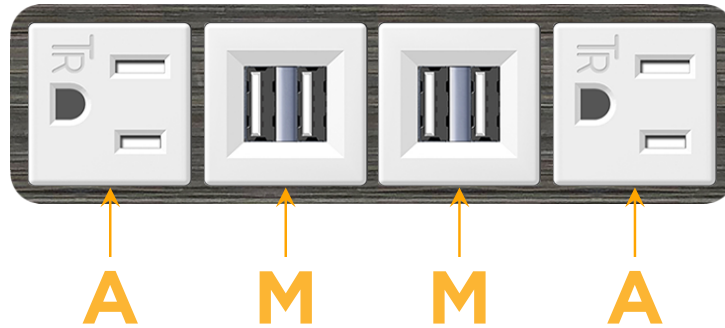

M-POWER-4T

AC POWER & DATA CONNECTIVITY SOLUTION

M-POWER-4TW-AMMA-S3AB

Distributed by

Mormax Company, Inc.

8 Westchester Plaza

Elmsford, NY 10523

914-699-0101

sales@mormax.com

mormax.com

Metro Light & Power's line of power & data solutions offers sophisticated design elements combined with greater ease of installation. Streamlined and low-profile, enhanced by side-exiting cords, our outlets advance the industry with their cutting edge look and feel. We believe flexibility is key, and we provide a variety of mounting options, including the ability to mount in limited spaces. Our outlets are available in many finishes and configurations, in addition to a custom color and finish capability for our clients.

Bezel Finish: **GUNMETAL (ABS)**

Custom Finishes Available M-POWER-4TW-AMMA-S3AB

Features:

Module/Port Options:

- **A** Tamper Resistant AC Receptacle
- **E** USB-A & USB-C (20W)
- **M** Double USB-A (Fast Charging Ports - 18W)
- **H** HDMI
- **6** CAT 6
- **12** RJ 12
- **X** Switched AC
- **Y** 3-Way Switch (Low Voltage)
- **V** USB-C (45W High Speed Charging Port)
- **S** USB-C (25W High Speed Charging Port)
- **R** Switched AC (Rocker Switch)
- **D** Dimmer Switch

Plug:

Supplied with Low Profile Flat 45° Angle 120 VAC Plug

Optional Standard Straight 120 VAC Plug

Optional Straight 120 VAC Pass-through Plug

- CLEAN, COMPACT DESIGN
- STREAMLINED
- LOW PROFILE
- SIDE-EXITING CORDS
- PLUG & PLAY
- 6' AC CORD & PLUG (FLAT PLUG STANDARD)
- CUSTOMIZABLE CONFIGURATIONS AND FINISHES
- UL LISTED FOR MOUNTING IN FURNITURE
- 15A