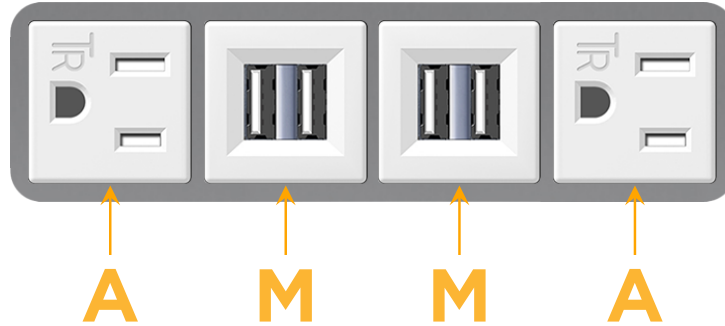

sales@mormax.com

mormax.com

Metro Light & Power's line of power & data solutions offers sophisticated design elements combined with greater ease of installation. Streamlined and low-profile, enhanced by side-exiting cords, our outlets advance the industry with their cutting edge look and feel. We believe flexibility is key, and we provide a variety of mounting options, including the ability to mount in limited spaces. Our outlets are available in many finishes and configurations, in addition to a custom color and finish capability for our clients.

Bezel Finish: **MAGNESIUM (ABS)**

Custom Finishes Available M-POWER-4TW-AMMA-MAB

Features:

Module/Port Options:

- A** Tamper Resistant AC Receptacle
- E** USB-A & USB-C (20W)
- M** Double USB-A (Fast Charging Ports - 18W)
- H** HDMI
- 6** CAT 6
- 12** RJ 12
- X** Switched AC
- Y** 3-Way Switch (Low Voltage)
- V** USB-C (45W High Speed Charging Port)
- S** USB-C (25W High Speed Charging Port)
- R** Switched AC (Rocker Switch)
- D** Dimmer Switch

Plug:

Supplied with Low Profile Flat 45° Angle 120 VAC Plug

Optional Standard Straight 120 VAC Plug

Optional Straight 120 VAC Pass-through Plug

- CLEAN, COMPACT DESIGN
- STREAMLINED
- LOW PROFILE
- SIDE-EXITING CORDS
- PLUG & PLAY
- 6' AC CORD & PLUG (FLAT PLUG STANDARD)
- CUSTOMIZABLE CONFIGURATIONS AND FINISHES
- UL LISTED FOR MOUNTING IN FURNITURE
- 15A

M-POWER-4T

AC POWER & DATA CONNECTIVITY SOLUTION

M-POWER-4TW-AMMA-MAB

Specs:

Modules/Ports:

- A** Tamper Resistant AC Receptacle
- M** Double USB-A (Fast Charging Ports - 18W)

Distributed by

Mormax Company, Inc.