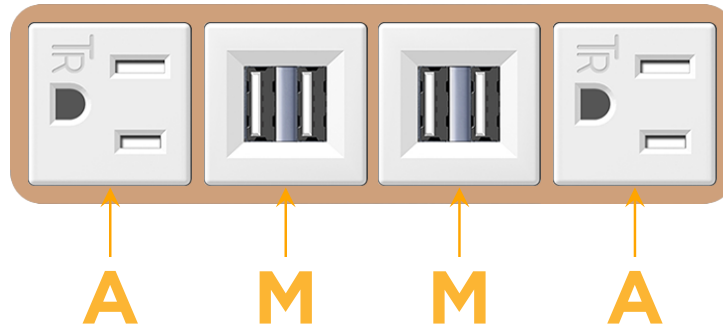

Bezel Finish: **COPPER (ABS)**

Custom Finishes Available M-POWER-4TW-AMMA-CUAB

Features:

Module/Port Options:

- A** Tamper Resistant AC Receptacle
- E** USB-A & USB-C (20W)
- M** Double USB-A (Fast Charging Ports - 18W)
- H** HDMI
- 6** CAT 6
- 12** RJ 12
- X** Switched AC
- Y** 3-Way Switch (Low Voltage)
- V** USB-C (45W High Speed Charging Port)
- S** USB-C (25W High Speed Charging Port)
- R** Switched AC (Rocker Switch)
- D** Dimmer Switch

Plug:

Supplied with Low Profile Flat 45° Angle 120 VAC Plug

Optional Standard Straight 120 VAC Plug

Optional Straight 120 VAC Pass-through Plug

- CLEAN, COMPACT DESIGN
- STREAMLINED
- LOW PROFILE
- SIDE-EXITING CORDS
- PLUG & PLAY
- 6' AC CORD & PLUG (FLAT PLUG STANDARD)
- CUSTOMIZABLE CONFIGURATIONS AND FINISHES
- UL LISTED FOR MOUNTING IN FURNITURE
- 15A

M-POWER-4T

AC POWER & DATA CONNECTIVITY SOLUTION

M-POWER-4TW-AMMA-CUAB

Specs:

Modules/Ports:

- A** Tamper Resistant AC Receptacle
- M** Double USB-A (Fast Charging Ports - 18W)

Distributed by

Mormax Company, Inc.