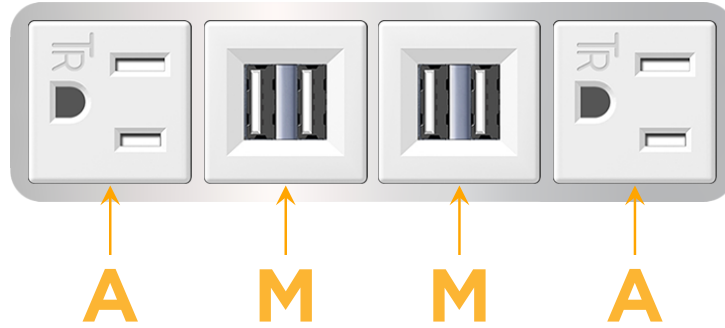

Bezel Finish: **CHROME (ABS)**

Custom Finishes Available M-POWER-4TW-AMMA-CRAB

Features:

Module/Port Options:

- A** Tamper Resistant AC Receptacle
- E** USB-A & USB-C (20W)
- M** Double USB-A (Fast Charging Ports - 18W)
- H** HDMI
- 6** CAT 6
- 12** RJ 12
- X** Switched AC
- Y** 3-Way Switch (Low Voltage)
- V** USB-C (45W High Speed Charging Port)
- S** USB-C (25W High Speed Charging Port)
- R** Switched AC (Rocker Switch)
- D** Dimmer Switch

Plug:

Supplied with Low Profile Flat 45° Angle 120 VAC Plug

Optional Standard Straight 120 VAC Plug

Optional Straight 120 VAC Pass-through Plug

- CLEAN, COMPACT DESIGN
- STREAMLINED
- LOW PROFILE
- SIDE-EXITING CORDS
- PLUG & PLAY
- 6' AC CORD & PLUG (FLAT PLUG STANDARD)
- CUSTOMIZABLE CONFIGURATIONS AND FINISHES
- UL LISTED FOR MOUNTING IN FURNITURE
- 15A

M-POWER-4T

AC POWER & DATA CONNECTIVITY SOLUTION

M-POWER-4TW-AMMA-CRAB

Specs:

Modules/Ports:

- A** Tamper Resistant AC Receptacle
- M** Double USB-A (Fast Charging Ports - 18W)

Distributed by

Mormax Company, Inc.