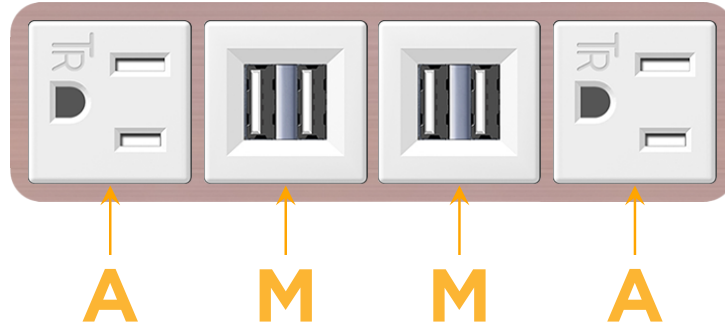

Bezel Finish: **CHAMPAGNE (ABS)**

Custom Finishes Available M-POWER-4TW-AMMA-CHAB

Features:

Module/Port Options:

- A** Tamper Resistant AC Receptacle
- E** USB-A & USB-C (20W)
- M** Double USB-A (Fast Charging Ports - 18W)
- H** HDMI
- 6** CAT 6
- 12** RJ 12
- X** Switched AC
- Y** 3-Way Switch (Low Voltage)
- V** USB-C (45W High Speed Charging Port)
- S** USB-C (25W High Speed Charging Port)
- R** Switched AC (Rocker Switch)
- D** Dimmer Switch

Plug:

Supplied with Low Profile Flat 45° Angle 120 VAC Plug

Optional Standard Straight 120 VAC Plug

Optional Straight 120 VAC Pass-through Plug

- CLEAN, COMPACT DESIGN
- STREAMLINED
- LOW PROFILE
- SIDE-EXITING CORDS
- PLUG & PLAY
- 6' AC CORD & PLUG (FLAT PLUG STANDARD)
- CUSTOMIZABLE CONFIGURATIONS AND FINISHES
- UL LISTED FOR MOUNTING IN FURNITURE
- 15A

M-POWER-4T

AC POWER & DATA CONNECTIVITY SOLUTION

M-POWER-4TW-AMMA-CHAB

Specs:

Modules/Ports:

- A** Tamper Resistant AC Receptacle
- M** Double USB-A (Fast Charging Ports - 18W)

Distributed by

Mormax Company, Inc.