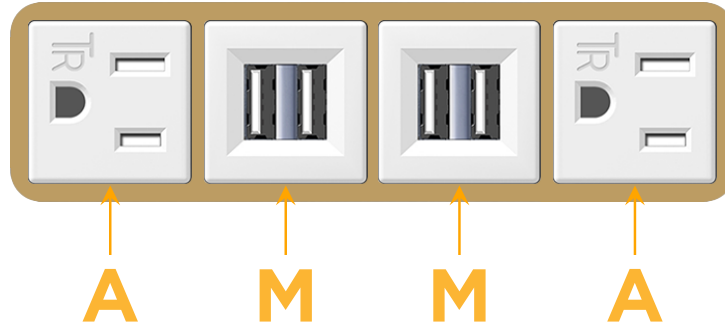

sales@mormax.com

mormax.com

Metro Light & Power's line of power & data solutions offers sophisticated design elements combined with greater ease of installation. Streamlined and low-profile, enhanced by side-exiting cords, our outlets advance the industry with their cutting edge look and feel. We believe flexibility is key, and we provide a variety of mounting options, including the ability to mount in limited spaces. Our outlets are available in many finishes and configurations, in addition to a custom color and finish capability for our clients.

Bezel Finish: **STANDARD BRONZE (ABS)**

Custom Finishes Available M-POWER-4TW-AMMA-BZAB

Features:

Module/Port Options:

- A** Tamper Resistant AC Receptacle
- E** USB-A & USB-C (20W)
- M** Double USB-A (Fast Charging Ports - 18W)
- H** HDMI
- 6** CAT 6
- 12** RJ 12
- X** Switched AC
- Y** 3-Way Switch (Low Voltage)
- V** USB-C (45W High Speed Charging Port)
- S** USB-C (25W High Speed Charging Port)
- R** Switched AC (Rocker Switch)
- D** Dimmer Switch

Plug:

Supplied with Low Profile Flat 45° Angle 120 VAC Plug

Optional Standard Straight 120 VAC Plug

Optional Straight 120 VAC Pass-through Plug

- CLEAN, COMPACT DESIGN
- STREAMLINED
- LOW PROFILE
- SIDE-EXITING CORDS
- PLUG & PLAY
- 6' AC CORD & PLUG (FLAT PLUG STANDARD)
- CUSTOMIZABLE CONFIGURATIONS AND FINISHES
- UL LISTED FOR MOUNTING IN FURNITURE
- 15A

M-POWER-4T

AC POWER & DATA CONNECTIVITY SOLUTION

M-POWER-4TW-AMMA-BZAB

Specs:

Modules/Ports:

- A** Tamper Resistant AC Receptacle
- M** Double USB-A (Fast Charging Ports - 18W)

Distributed by

Mormax Company, Inc.