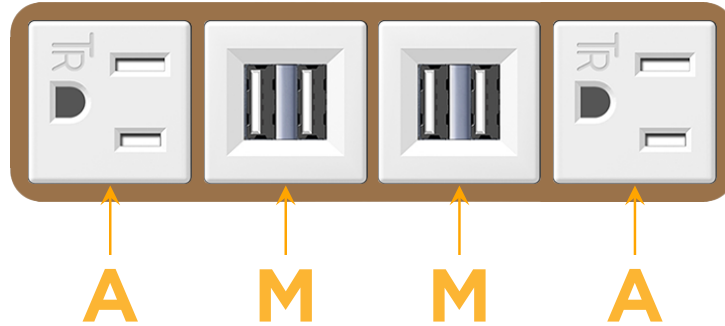

sales@mormax.com

mormax.com

Metro Light & Power's line of power & data solutions offers sophisticated design elements combined with greater ease of installation. Streamlined and low-profile, enhanced by side-exiting cords, our outlets advance the industry with their cutting edge look and feel. We believe flexibility is key, and we provide a variety of mounting options, including the ability to mount in limited spaces. Our outlets are available in many finishes and configurations, in addition to a custom color and finish capability for our clients.

Bezel Finish: **ARCHITECTURAL BRONZE (ABS)**

Custom Finishes Available M-POWER-4TW-AMMA-BZ5AB

Features:

Module/Port Options:

- A** Tamper Resistant AC Receptacle
- E** USB-A & USB-C (20W)
- M** Double USB-A (Fast Charging Ports - 18W)
- H** HDMI
- 6** CAT 6
- 12** RJ 12
- X** Switched AC
- Y** 3-Way Switch (Low Voltage)
- V** USB-C (45W High Speed Charging Port)
- S** USB-C (25W High Speed Charging Port)
- R** Switched AC (Rocker Switch)
- D** Dimmer Switch

Plug:

Supplied with Low Profile Flat 45° Angle 120 VAC Plug

Optional Standard Straight 120 VAC Plug

Optional Straight 120 VAC Pass-through Plug

- CLEAN, COMPACT DESIGN
- STREAMLINED
- LOW PROFILE
- SIDE-EXITING CORDS
- PLUG & PLAY
- 6' AC CORD & PLUG (FLAT PLUG STANDARD)
- CUSTOMIZABLE CONFIGURATIONS AND FINISHES
- UL LISTED FOR MOUNTING IN FURNITURE
- 15A

M-POWER-4T

AC POWER & DATA CONNECTIVITY SOLUTION

M-POWER-4TW-AMMA-BZ5AB

Specs:

Modules/Ports:

- A** Tamper Resistant AC Receptacle
- M** Double USB-A (Fast Charging Ports - 18W)

Distributed by

Mormax Company, Inc.