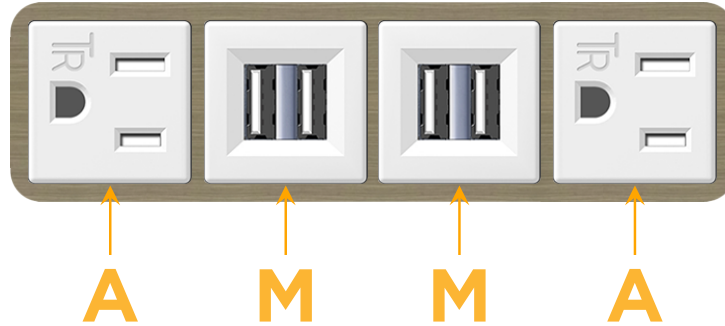

Bezel Finish: **ANTIQUED ARCHITECTURAL BRONZE (ABS)**

Custom Finishes Available M-POWER-4TW-AMMA-BZ5AAB

Features:

Module/Port Options:

- A** Tamper Resistant AC Receptacle
- E** USB-A & USB-C (20W)
- M** Double USB-A (Fast Charging Ports - 18W)
- H** HDMI
- 6** CAT 6
- 12** RJ 12
- X** Switched AC
- Y** 3-Way Switch (Low Voltage)
- V** USB-C (45W High Speed Charging Port)
- S** USB-C (25W High Speed Charging Port)
- R** Switched AC (Rocker Switch)
- D** Dimmer Switch

Plug:

Supplied with Low Profile Flat 45° Angle 120 VAC Plug

Optional Standard Straight 120 VAC Plug

Optional Straight 120 VAC Pass-through Plug

- CLEAN, COMPACT DESIGN
- STREAMLINED
- LOW PROFILE
- SIDE-EXITING CORDS
- PLUG & PLAY
- 6' AC CORD & PLUG (FLAT PLUG STANDARD)
- CUSTOMIZABLE CONFIGURATIONS AND FINISHES
- UL LISTED FOR MOUNTING IN FURNITURE
- 15A

M-POWER-4T

AC POWER & DATA CONNECTIVITY SOLUTION

M-POWER-4TW-AMMA-BZ5AAB

Specs:

Modules/Ports:

- A** Tamper Resistant AC Receptacle
- M** Double USB-A (Fast Charging Ports - 18W)

Distributed by

Mormax Company, Inc.