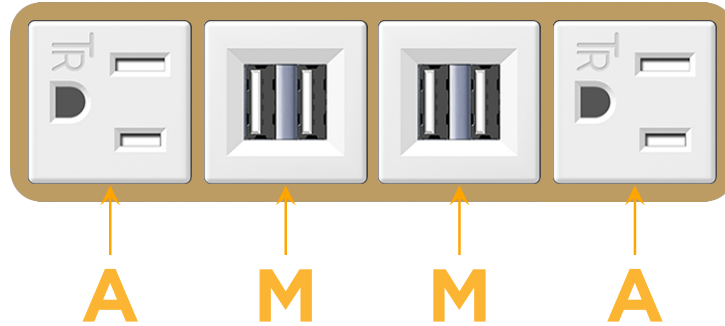

sales@mormax.com

mormax.com

Metro Light & Power's line of power & data solutions offers sophisticated design elements combined with greater ease of installation. Streamlined and low-profile, enhanced by side-exiting cords, our outlets advance the industry with their cutting edge look and feel. We believe flexibility is key, and we provide a variety of mounting options, including the ability to mount in limited spaces. Our outlets are available in many finishes and configurations, in addition to a custom color and finish capability for our clients.

Bezel Finish: **BRASS (ABS)**

Custom Finishes Available M-POWER-4TW-AMMA-BRAB

Features:

Module/Port Options:

- A** Tamper Resistant AC Receptacle
- E** USB-A & USB-C (20W)
- M** Double USB-A (Fast Charging Ports - 18W)
- H** HDMI
- 6** CAT 6
- 12** RJ 12
- X** Switched AC
- Y** 3-Way Switch (Low Voltage)
- V** USB-C (45W High Speed Charging Port)
- S** USB-C (25W High Speed Charging Port)
- R** Switched AC (Rocker Switch)
- D** Dimmer Switch

Plug:

Supplied with Low Profile Flat 45° Angle 120 VAC Plug

Optional Standard Straight 120 VAC Plug

Optional Straight 120 VAC Pass-through Plug

- CLEAN, COMPACT DESIGN
- STREAMLINED
- LOW PROFILE
- SIDE-EXITING CORDS
- PLUG & PLAY
- 6' AC CORD & PLUG (FLAT PLUG STANDARD)
- CUSTOMIZABLE CONFIGURATIONS AND FINISHES
- UL LISTED FOR MOUNTING IN FURNITURE
- 15A

M-POWER-4T

AC POWER & DATA CONNECTIVITY SOLUTION

M-POWER-4TW-AMMA-BRAB

Specs:

Modules/Ports:

- A** Tamper Resistant AC Receptacle
- M** Double USB-A (Fast Charging Ports - 18W)

Distributed by

Mormax Company, Inc.