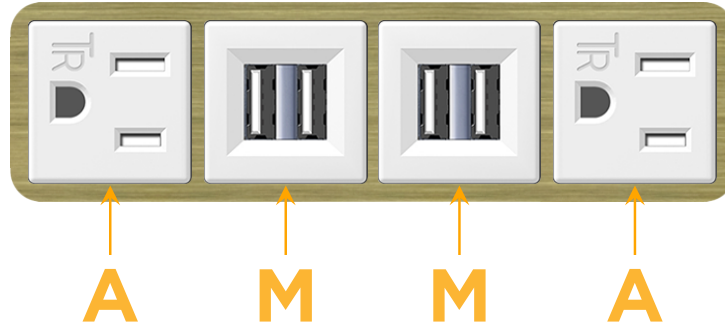

M-POWER-4T

AC POWER & DATA CONNECTIVITY SOLUTION

M-POWER-4TW-AMMA-BRAAB

Distributed by

Mormax Company, Inc.

8 Westchester Plaza

Elmsford, NY 10523

914-699-0101

sales@mormax.com

mormax.com

Metro Light & Power's line of power & data solutions offers sophisticated design elements combined with greater ease of installation. Streamlined and low-profile, enhanced by side-exiting cords, our outlets advance the industry with their cutting edge look and feel. We believe flexibility is key, and we provide a variety of mounting options, including the ability to mount in limited spaces. Our outlets are available in many finishes and configurations, in addition to a custom color and finish capability for our clients.

Bezel Finish: **BRASS ANTIQUED (ABS)**

Custom Finishes Available M-POWER-4TW-AMMA-BRAAB

Features:

Module/Port Options:

- **A** Tamper Resistant AC Receptacle
- **E** USB-A & USB-C (20W)
- **M** Double USB-A (Fast Charging Ports - 18W)
- **H** HDMI
- **6** CAT 6
- **12** RJ 12
- **X** Switched AC
- **Y** 3-Way Switch (Low Voltage)
- **V** USB-C (45W High Speed Charging Port)
- **S** USB-C (25W High Speed Charging Port)
- **R** Switched AC (Rocker Switch)
- **D** Dimmer Switch

Plug:

Supplied with Low Profile Flat 45° Angle 120 VAC Plug

Optional Standard Straight 120 VAC Plug

Optional Straight 120 VAC Pass-through Plug

- CLEAN, COMPACT DESIGN
- STREAMLINED
- LOW PROFILE
- SIDE-EXITING CORDS
- PLUG & PLAY
- 6' AC CORD & PLUG (FLAT PLUG STANDARD)
- CUSTOMIZABLE CONFIGURATIONS AND FINISHES
- UL LISTED FOR MOUNTING IN FURNITURE
- 15A