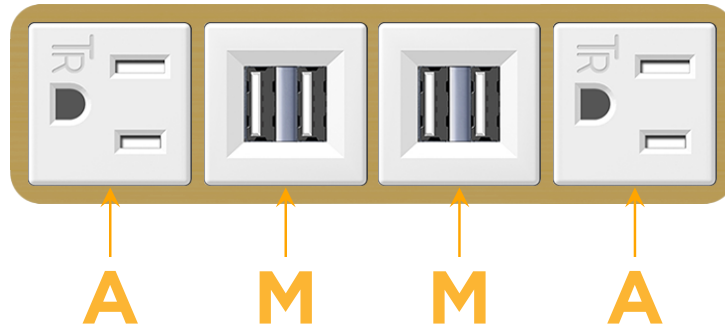

M-POWER-4T

AC POWER & DATA CONNECTIVITY SOLUTION

M-POWER-4TW-AMMA-BR4B

Distributed by

Mormax Company, Inc.

8 Westchester Plaza

Elmsford, NY 10523

914-699-0101

sales@mormax.com

mormax.com

Metro Light & Power's line of power & data solutions offers sophisticated design elements combined with greater ease of installation. Streamlined and low-profile, enhanced by side-exiting cords, our outlets advance the industry with their cutting edge look and feel. We believe flexibility is key, and we provide a variety of mounting options, including the ability to mount in limited spaces. Our outlets are available in many finishes and configurations, in addition to a custom color and finish capability for our clients.

Bezel Finish: **SOLID BRASS BRUSHED**

Custom Finishes Available M-POWER-4TW-AMMA-BR4B

Features:

Module/Port Options:

- **A** Tamper Resistant AC Receptacle
- **E** USB-A & USB-C (20W)
- **M** Double USB-A (Fast Charging Ports - 18W)
- **H** HDMI
- **6** CAT 6
- **12** RJ 12
- **X** Switched AC
- **Y** 3-Way Switch (Low Voltage)
- **V** USB-C (45W High Speed Charging Port)
- **S** USB-C (25W High Speed Charging Port)
- **R** Switched AC (Rocker Switch)
- **D** Dimmer Switch

Plug:

Supplied with Low Profile Flat 45° Angle 120 VAC Plug

Optional Standard Straight 120 VAC Plug

Optional Straight 120 VAC Pass-through Plug

- CLEAN, COMPACT DESIGN
- STREAMLINED
- LOW PROFILE
- SIDE-EXITING CORDS
- PLUG & PLAY
- 6' AC CORD & PLUG (FLAT PLUG STANDARD)
- CUSTOMIZABLE CONFIGURATIONS AND FINISHES
- UL LISTED FOR MOUNTING IN FURNITURE
- 15A