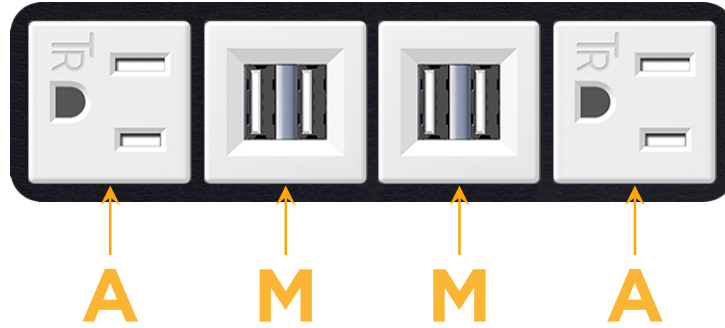

M-POWER-4T

AC POWER & DATA CONNECTIVITY SOLUTION

M-POWER-4TW-AMMA-BAB

Distributed by

Mormax Company, Inc.

8 Westchester Plaza

Elmsford, NY 10523

914-699-0101

sales@mormax.com

mormax.com

Metro Light & Power's line of power & data solutions offers sophisticated design elements combined with greater ease of installation. Streamlined and low-profile, enhanced by side-exiting cords, our outlets advance the industry with their cutting edge look and feel. We believe flexibility is key, and we provide a variety of mounting options, including the ability to mount in limited spaces. Our outlets are available in many finishes and configurations, in addition to a custom color and finish capability for our clients.

Bezel Finish: **BLACK (ABS)**

Custom Finishes Available M-POWER-4TW-AMMA-BAB

Features:

Module/Port Options:

- **A** Tamper Resistant AC Receptacle
- **E** USB-A & USB-C (20W)
- **M** Double USB-A (Fast Charging Ports - 18W)
- **H** HDMI
- **6** CAT 6
- **12** RJ 12
- **X** Switched AC
- **Y** 3-Way Switch (Low Voltage)
- **V** USB-C (45W High Speed Charging Port)
- **S** USB-C (25W High Speed Charging Port)
- **R** Switched AC (Rocker Switch)
- **D** Dimmer Switch

Plug:

- Supplied with Low Profile Flat 45° Angle 120 VAC Plug
- Optional Standard Straight 120 VAC Plug
- Optional Straight 120 VAC Pass-through Plug

- CLEAN, COMPACT DESIGN
- STREAMLINED
- LOW PROFILE
- SIDE-EXITING CORDS
- PLUG & PLAY
- 6' AC CORD & PLUG (FLAT PLUG STANDARD)
- CUSTOMIZABLE CONFIGURATIONS AND FINISHES
- UL LISTED FOR MOUNTING IN FURNITURE
- 15A