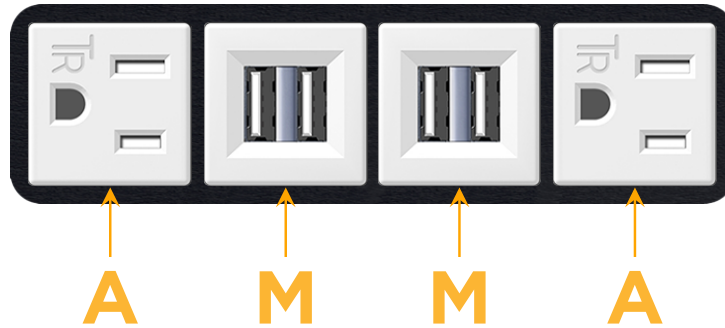

sales@mormax.com

mormax.com

Metro Light & Power's line of power & data solutions offers sophisticated design elements combined with greater ease of installation. Streamlined and low-profile, enhanced by side-exiting cords, our outlets advance the industry with their cutting edge look and feel. We believe flexibility is key, and we provide a variety of mounting options, including the ability to mount in limited spaces. Our outlets are available in many finishes and configurations, in addition to a custom color and finish capability for our clients.

Bezel Finish: **SATIN BLACK (ABS)**

Custom Finishes Available M-POWER-4TW-AMMA-B2AB

Features:

Module/Port Options:

- A** Tamper Resistant AC Receptacle
- E** USB-A & USB-C (20W)
- M** Double USB-A (Fast Charging Ports - 18W)
- H** HDMI
- 6** CAT 6
- 12** RJ 12
- X** Switched AC
- Y** 3-Way Switch (Low Voltage)
- V** USB-C (45W High Speed Charging Port)
- S** USB-C (25W High Speed Charging Port)
- R** Switched AC (Rocker Switch)
- D** Dimmer Switch

Plug:

Supplied with Low Profile Flat 45° Angle 120 VAC Plug

Optional Standard Straight 120 VAC Plug

Optional Straight 120 VAC Pass-through Plug

- CLEAN, COMPACT DESIGN
- STREAMLINED
- LOW PROFILE
- SIDE-EXITING CORDS
- PLUG & PLAY
- 6' AC CORD & PLUG (FLAT PLUG STANDARD)
- CUSTOMIZABLE CONFIGURATIONS AND FINISHES
- UL LISTED FOR MOUNTING IN FURNITURE
- 15A

M-POWER-4T

AC POWER & DATA CONNECTIVITY SOLUTION

M-POWER-4TW-AMMA-B2AB

Specs:

Modules/Ports:

- A** Tamper Resistant AC Receptacle
- M** Double USB-A (Fast Charging Ports - 18W)

Distributed by

Mormax Company, Inc.