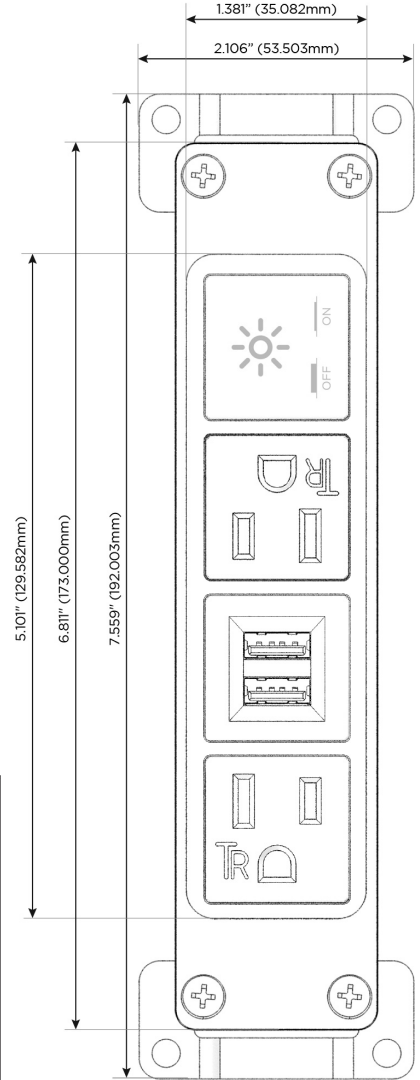

Bezel Finish: **WHITE (ABS)**

Custom Finishes Available M-POWER-4TW-AMAX-WAB

Features:

Module/Port Options:

- A** Tamper Resistant AC Receptacle
- E** USB-A & USB-C (20W)
- M** Double USB-A (Fast Charging Ports - 18W)
- H** HDMI
- 6** CAT 6
- 12** RJ 12
- X** Switched AC
- Y** 3-Way Switch (Low Voltage)
- V** USB-C (45W High Speed Charging Port)
- S** USB-C (25W High Speed Charging Port)
- R** Switched AC (Rocker Switch)
- D** Dimmer Switch

Plug:

Supplied with Low Profile Flat 45° Angle 120 VAC Plug

Optional Standard Straight 120 VAC Plug

Optional Straight 120 VAC Pass-through Plug

- CLEAN, COMPACT DESIGN
- STREAMLINED
- LOW PROFILE
- SIDE-EXITING CORDS
- PLUG & PLAY
- 6' AC CORD & PLUG (FLAT PLUG STANDARD)
- CUSTOMIZABLE CONFIGURATIONS AND FINISHES
- UL LISTED FOR MOUNTING IN FURNITURE
- 15A

M-POWER-4T

AC POWER & DATA CONNECTIVITY SOLUTION

M-POWER-4TW-AMAX-WAB

Specs:

Modules/Ports:

- A** Tamper Resistant AC Receptacle
- M** Double USB-A (Fast Charging Ports - 18W)
- X** Switched AC

A M X

TOP