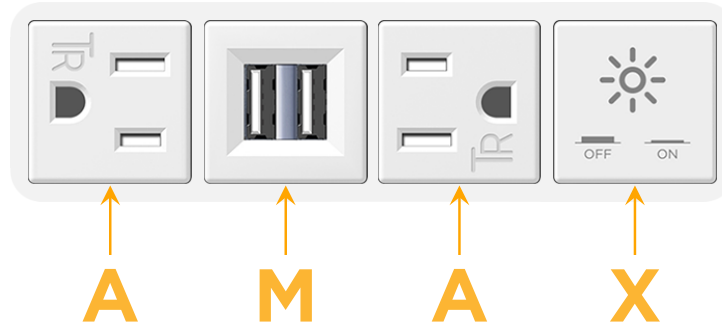

Bezel Finish: **WHITE (ABS)**

Custom Finishes Available M-POWER-4TW-AMAX-WAB

Features:

Module/Port Options:

- A** Tamper Resistant AC Receptacle
- E** USB-A & USB-C (20W)
- M** Double USB-A (Fast Charging Ports - 18W)
- H** HDMI
- 6** CAT 6
- 12** RJ 12
- X** Switched AC
- Y** 3-Way Switch (Low Voltage)
- V** USB-C (45W High Speed Charging Port)
- S** USB-C (25W High Speed Charging Port)
- R** Switched AC (Rocker Switch)
- D** Dimmer Switch

Plug:

Supplied with Low Profile Flat 45° Angle 120 VAC Plug

Optional Standard Straight 120 VAC Plug

Optional Straight 120 VAC Pass-through Plug

- CLEAN, COMPACT DESIGN
- STREAMLINED
- LOW PROFILE
- SIDE-EXITING CORDS
- PLUG & PLAY
- 6' AC CORD & PLUG (FLAT PLUG STANDARD)
- CUSTOMIZABLE CONFIGURATIONS AND FINISHES
- UL LISTED FOR MOUNTING IN FURNITURE
- 15A

M-POWER-4T

AC POWER & DATA CONNECTIVITY SOLUTION

M-POWER-4TW-AMAX-WAB

Specs:

Modules/Ports:

- A** Tamper Resistant AC Receptacle
- M** Double USB-A (Fast Charging Ports - 18W)
- X** Switched AC

A M X

TOP