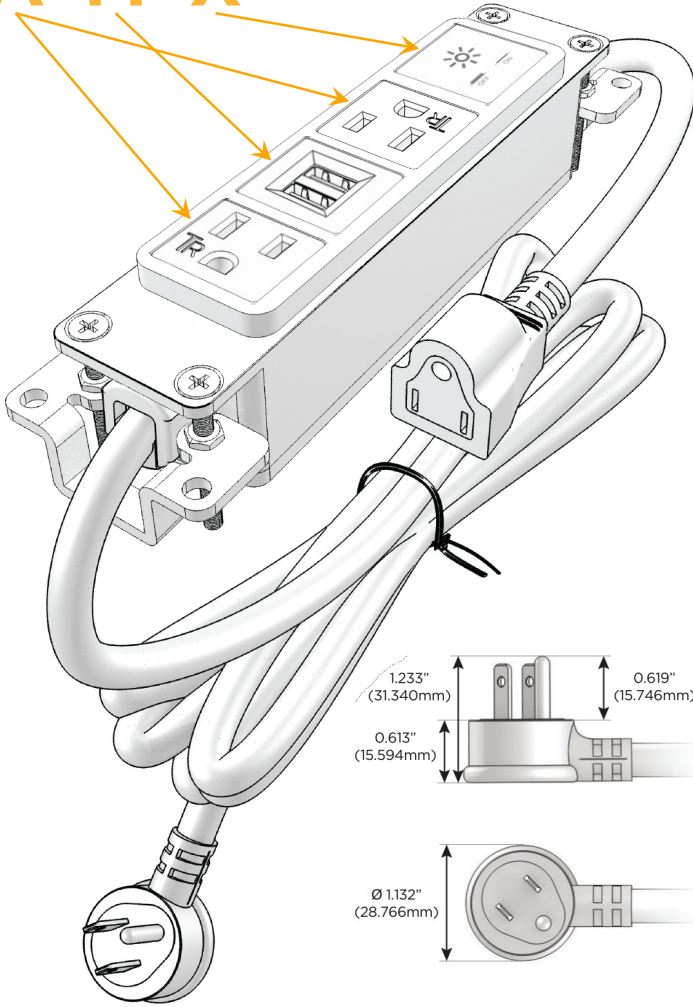

Bezel Finish: **WHITE (ABS)**

Custom Finishes Available M-POWER-4TW-AMAX-WAB

Features:

Module/Port Options:

- A** Tamper Resistant AC Receptacle
- E** USB-A & USB-C (20W)
- M** Double USB-A (Fast Charging Ports - 18W)
- H** HDMI
- 6** CAT 6
- 12** RJ 12
- X** Switched AC
- Y** 3-Way Switch (Low Voltage)
- V** USB-C (45W High Speed Charging Port)
- S** USB-C (25W High Speed Charging Port)
- R** Switched AC (Rocker Switch)
- D** Dimmer Switch

Plug:

Supplied with Low Profile Flat 45° Angle 120 VAC Plug

Optional Standard Straight 120 VAC Plug

Optional Straight 120 VAC Pass-through Plug

- CLEAN, COMPACT DESIGN
- STREAMLINED
- LOW PROFILE
- SIDE-EXITING CORDS
- PLUG & PLAY
- 6' AC CORD & PLUG (FLAT PLUG STANDARD)
- CUSTOMIZABLE CONFIGURATIONS AND FINISHES
- UL LISTED FOR MOUNTING IN FURNITURE
- 15A

M-POWER-4T

AC POWER & DATA CONNECTIVITY SOLUTION

M-POWER-4TW-AMAX-WAB

Specs:

Modules/Ports:

- A** Tamper Resistant AC Receptacle
- M** Double USB-A (Fast Charging Ports - 18W)
- X** Switched AC

A M X

TOP