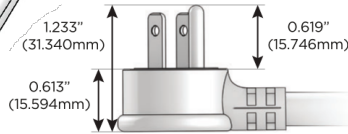

M-POWER-4T

AC POWER & DATA CONNECTIVITY SOLUTION

M-POWER-4TW-AMAX-SS8B

Specs:

Modules/Ports:

- A** Tamper Resistant AC Receptacle
- M** Double USB-A (Fast Charging Ports - 18W)
- X** Switched AC

A M X

TOP