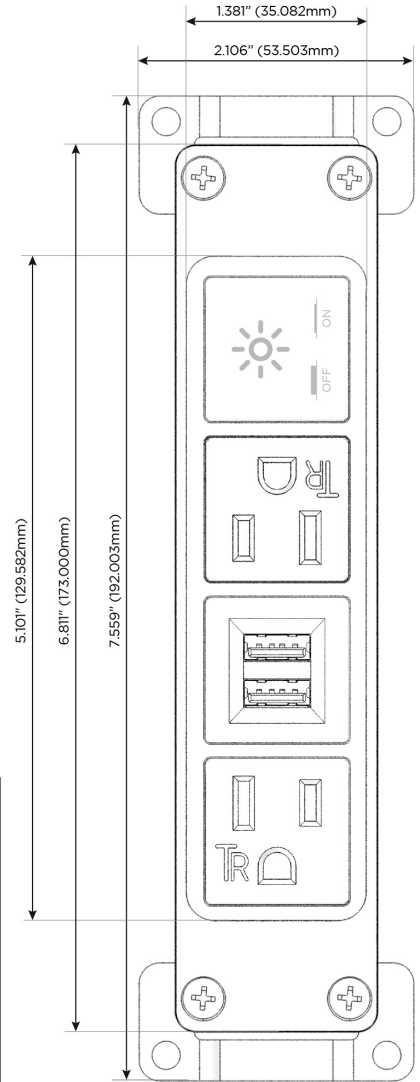

Bezel Finish: **STAINLESS STEEL MIRROR FINISH**

Custom Finishes Available M-POWER-4TW-AMAX-SS8B

Features:

Module/Port Options:

- A** Tamper Resistant AC Receptacle
- E** USB-A & USB-C (20W)
- M** Double USB-A (Fast Charging Ports - 18W)
- H** HDMI
- 6** CAT 6
- 12** RJ 12
- X** Switched AC
- Y** 3-Way Switch (Low Voltage)
- V** USB-C (45W High Speed Charging Port)
- S** USB-C (25W High Speed Charging Port)
- R** Switched AC (Rocker Switch)
- D** Dimmer Switch

Plug:

Supplied with Low Profile Flat 45° Angle 120 VAC Plug

Optional Standard Straight 120 VAC Plug

Optional Straight 120 VAC Pass-through Plug

- CLEAN, COMPACT DESIGN
- STREAMLINED
- LOW PROFILE
- SIDE-EXITING CORDS
- PLUG & PLAY
- 6' AC CORD & PLUG (FLAT PLUG STANDARD)
- CUSTOMIZABLE CONFIGURATIONS AND FINISHES
- UL LISTED FOR MOUNTING IN FURNITURE
- 15A

M-POWER-4T

AC POWER & DATA CONNECTIVITY SOLUTION

M-POWER-4TW-AMAX-SS8B

Specs:

Modules/Ports:

- A** Tamper Resistant AC Receptacle
- M** Double USB-A (Fast Charging Ports - 18W)
- X** Switched AC

A M X

TOP