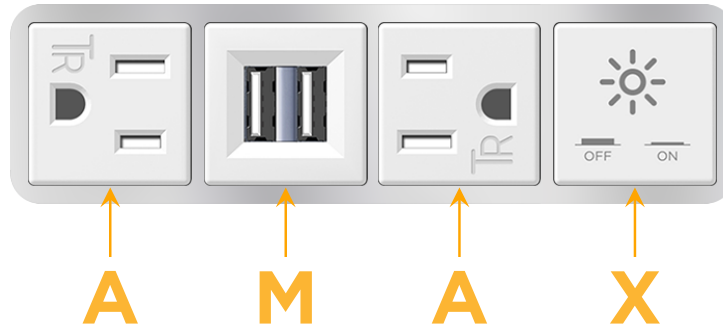

Bezel Finish: **STAINLESS STEEL MIRROR FINISH**

Custom Finishes Available M-POWER-4TW-AMAX-SS8B

Features:

Module/Port Options:

- A** Tamper Resistant AC Receptacle
- E** USB-A & USB-C (20W)
- M** Double USB-A (Fast Charging Ports - 18W)
- H** HDMI
- 6** CAT 6
- 12** RJ 12
- X** Switched AC
- Y** 3-Way Switch (Low Voltage)
- V** USB-C (45W High Speed Charging Port)
- S** USB-C (25W High Speed Charging Port)
- R** Switched AC (Rocker Switch)
- D** Dimmer Switch

Plug:

Supplied with Low Profile Flat 45° Angle 120 VAC Plug

Optional Standard Straight 120 VAC Plug

Optional Straight 120 VAC Pass-through Plug

- CLEAN, COMPACT DESIGN
- STREAMLINED
- LOW PROFILE
- SIDE-EXITING CORDS
- PLUG & PLAY
- 6' AC CORD & PLUG (FLAT PLUG STANDARD)
- CUSTOMIZABLE CONFIGURATIONS AND FINISHES
- UL LISTED FOR MOUNTING IN FURNITURE
- 15A

M-POWER-4T

AC POWER & DATA CONNECTIVITY SOLUTION

M-POWER-4TW-AMAX-SS8B

Specs:

Modules/Ports:

- A** Tamper Resistant AC Receptacle
- M** Double USB-A (Fast Charging Ports - 18W)
- X** Switched AC

A M X

TOP