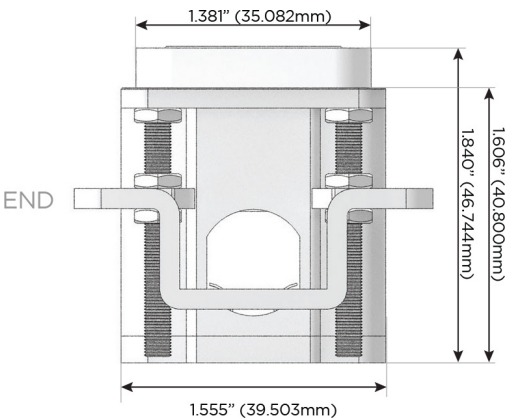

Plug:

Supplied with Low Profile Flat 45° Angle 120 VAC Plug

Optional Standard Straight 120 VAC Plug

Optional Straight 120 VAC Pass-through Plug

- CLEAN, COMPACT DESIGN
- STREAMLINED
- LOW PROFILE
- SIDE-EXITING CORDS
- PLUG & PLAY
- 6' AC CORD & PLUG (FLAT PLUG STANDARD)
- CUSTOMIZABLE CONFIGURATIONS AND FINISHES
- UL LISTED FOR MOUNTING IN FURNITURE
- 15A

M-POWER-4T

AC POWER & DATA CONNECTIVITY SOLUTION

M-POWER-4TW-AMAX-SS8B

Specs:

Modules/Ports:

- A** Tamper Resistant AC Receptacle
- M** Double USB-A (Fast Charging Ports - 18W)
- X** Switched AC

A M X

TOP