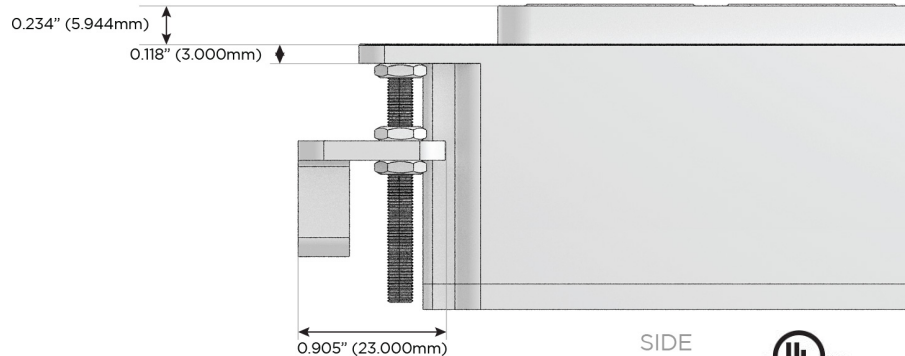

M-POWER-4T

AC POWER & DATA CONNECTIVITY SOLUTION

M-POWER-4TW-AMAX-SS8B

Specs:

Modules/Ports:

- A** Tamper Resistant AC Receptacle
- M** Double USB-A (Fast Charging Ports - 18W)
- X** Switched AC

A M X

TOP