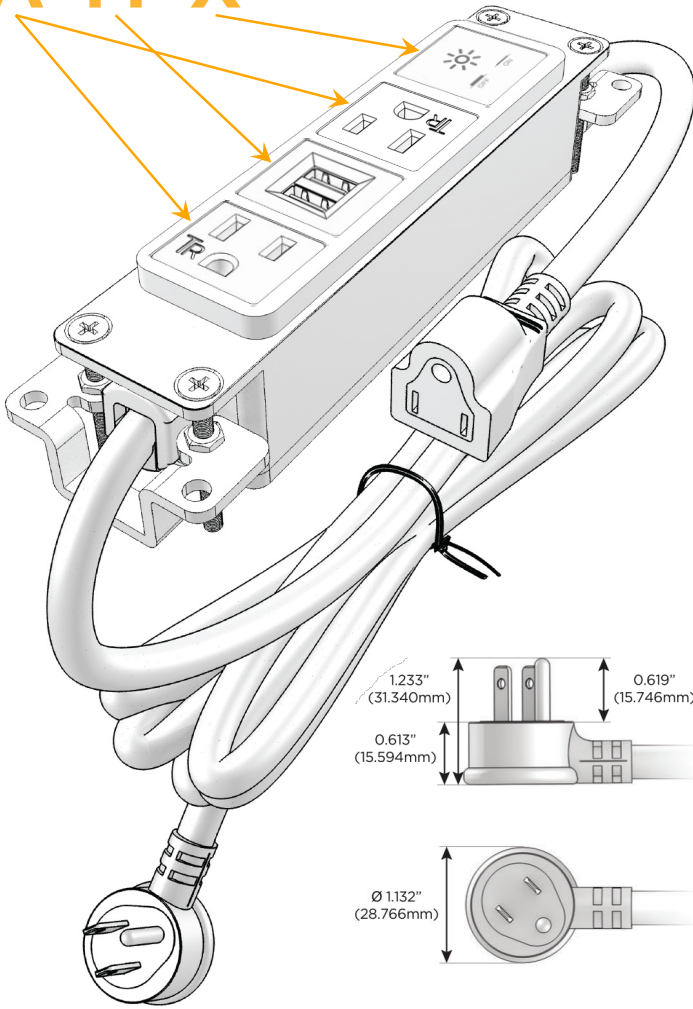

Bezel Finish: **STAINLESS STEEL MIRROR FINISH**

Custom Finishes Available M-POWER-4TW-AMAX-SS8B

Features:

Module/Port Options:

- A** Tamper Resistant AC Receptacle
- E** USB-A & USB-C (20W)
- M** Double USB-A (Fast Charging Ports - 18W)
- H** HDMI
- 6** CAT 6
- 12** RJ 12
- X** Switched AC
- Y** 3-Way Switch (Low Voltage)
- V** USB-C (45W High Speed Charging Port)
- S** USB-C (25W High Speed Charging Port)
- R** Switched AC (Rocker Switch)
- D** Dimmer Switch

Plug:

Supplied with Low Profile Flat 45° Angle 120 VAC Plug

Optional Standard Straight 120 VAC Plug

Optional Straight 120 VAC Pass-through Plug

- CLEAN, COMPACT DESIGN
- STREAMLINED
- LOW PROFILE
- SIDE-EXITING CORDS
- PLUG & PLAY
- 6' AC CORD & PLUG (FLAT PLUG STANDARD)
- CUSTOMIZABLE CONFIGURATIONS AND FINISHES
- UL LISTED FOR MOUNTING IN FURNITURE
- 15A

M-POWER-4T

AC POWER & DATA CONNECTIVITY SOLUTION

M-POWER-4TW-AMAX-SS8B

Specs:

Modules/Ports:

- A** Tamper Resistant AC Receptacle
- M** Double USB-A (Fast Charging Ports - 18W)
- X** Switched AC

A M X

TOP