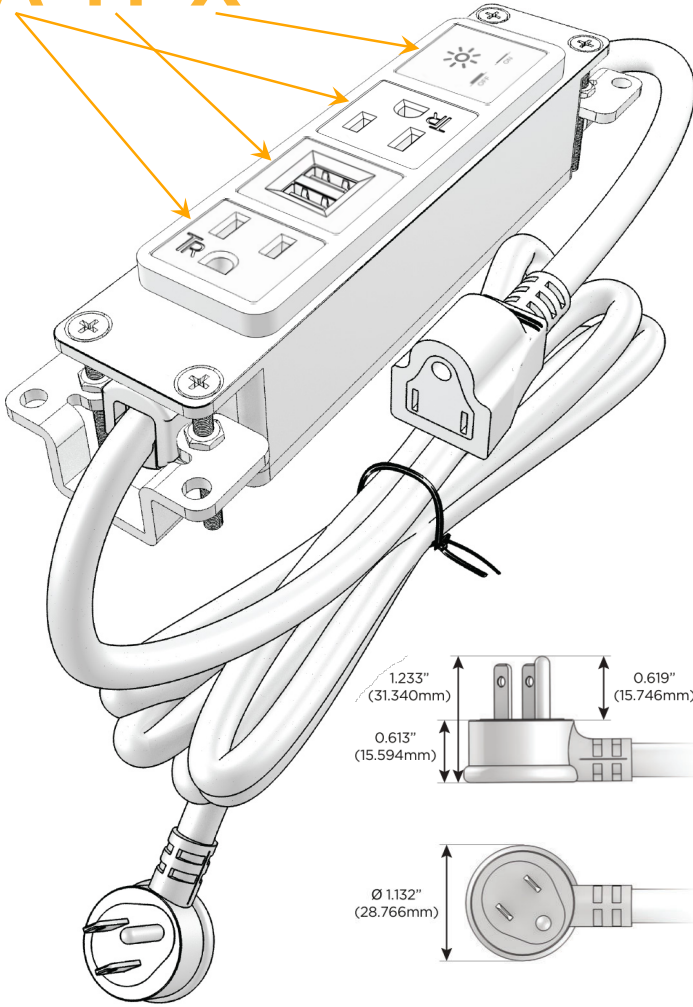

Bezel Finish: **BRUSHED STAINLESS (ABS)**

Custom Finishes Available M-POWER-4TW-AMAX-SS4AB

Features:

Module/Port Options:

- A** Tamper Resistant AC Receptacle
- E** USB-A & USB-C (20W)
- M** Double USB-A (Fast Charging Ports - 18W)
- H** HDMI
- 6** CAT 6
- 12** RJ 12
- X** Switched AC
- Y** 3-Way Switch (Low Voltage)
- V** USB-C (45W High Speed Charging Port)
- S** USB-C (25W High Speed Charging Port)
- R** Switched AC (Rocker Switch)
- D** Dimmer Switch

Plug:

Supplied with Low Profile Flat 45° Angle 120 VAC Plug

Optional Standard Straight 120 VAC Plug

Optional Straight 120 VAC Pass-through Plug

- CLEAN, COMPACT DESIGN
- STREAMLINED
- LOW PROFILE
- SIDE-EXITING CORDS
- PLUG & PLAY
- 6' AC CORD & PLUG (FLAT PLUG STANDARD)
- CUSTOMIZABLE CONFIGURATIONS AND FINISHES
- UL LISTED FOR MOUNTING IN FURNITURE
- 15A

M-POWER-4T

AC POWER & DATA CONNECTIVITY SOLUTION

M-POWER-4TW-AMAX-SS4AB

Specs:

Modules/Ports:

- A** Tamper Resistant AC Receptacle
- M** Double USB-A (Fast Charging Ports - 18W)
- X** Switched AC

A M X

Distributed by