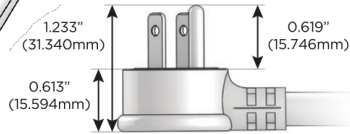

M-POWER-4T

AC POWER & DATA CONNECTIVITY SOLUTION

M-POWER-4TW-AMAX-SS4AB

Specs:

Modules/Ports:

- A** Tamper Resistant AC Receptacle
- M** Double USB-A (Fast Charging Ports - 18W)
- X** Switched AC

A M X

Distributed by