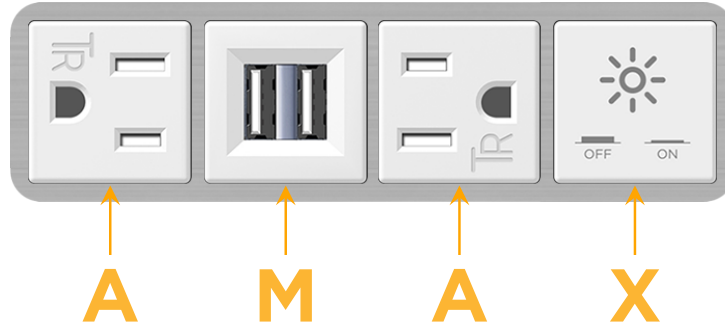

Bezel Finish: **BRUSHED STAINLESS (ABS)**

Custom Finishes Available M-POWER-4TW-AMAX-SS4AB

Features:

Module/Port Options:

- A** Tamper Resistant AC Receptacle
- E** USB-A & USB-C (20W)
- M** Double USB-A (Fast Charging Ports - 18W)
- H** HDMI
- 6** CAT 6
- 12** RJ 12
- X** Switched AC
- Y** 3-Way Switch (Low Voltage)
- V** USB-C (45W High Speed Charging Port)
- S** USB-C (25W High Speed Charging Port)
- R** Switched AC (Rocker Switch)
- D** Dimmer Switch

Plug:

Supplied with Low Profile Flat 45° Angle 120 VAC Plug

Optional Standard Straight 120 VAC Plug

Optional Straight 120 VAC Pass-through Plug

- CLEAN, COMPACT DESIGN
- STREAMLINED
- LOW PROFILE
- SIDE-EXITING CORDS
- PLUG & PLAY
- 6' AC CORD & PLUG (FLAT PLUG STANDARD)
- CUSTOMIZABLE CONFIGURATIONS AND FINISHES
- UL LISTED FOR MOUNTING IN FURNITURE
- 15A

M-POWER-4T

AC POWER & DATA CONNECTIVITY SOLUTION

M-POWER-4TW-AMAX-SS4AB

Specs:

Modules/Ports:

- A** Tamper Resistant AC Receptacle
- M** Double USB-A (Fast Charging Ports - 18W)
- X** Switched AC

A M X

Distributed by