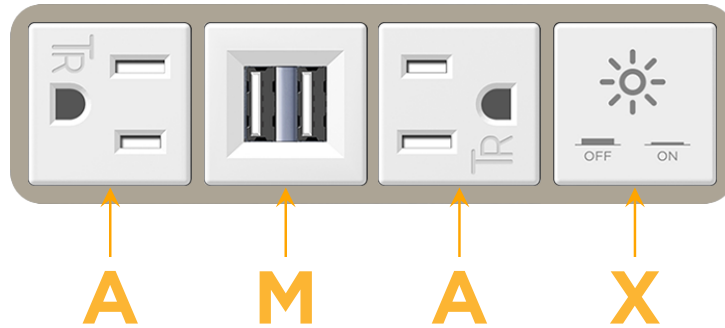

Bezel Finish: **SATIN NICKEL (ABS)**

Custom Finishes Available M-POWER-4TW-AMAX-SAB

Features:

Module/Port Options:

- A** Tamper Resistant AC Receptacle
- E** USB-A & USB-C (20W)
- M** Double USB-A (Fast Charging Ports - 18W)
- H** HDMI
- 6** CAT 6
- 12** RJ 12
- X** Switched AC
- Y** 3-Way Switch (Low Voltage)
- V** USB-C (45W High Speed Charging Port)
- S** USB-C (25W High Speed Charging Port)
- R** Switched AC (Rocker Switch)
- D** Dimmer Switch

Plug:

Supplied with Low Profile Flat 45° Angle 120 VAC Plug

Optional Standard Straight 120 VAC Plug

Optional Straight 120 VAC Pass-through Plug

- CLEAN, COMPACT DESIGN
- STREAMLINED
- LOW PROFILE
- SIDE-EXITING CORDS
- PLUG & PLAY
- 6' AC CORD & PLUG (FLAT PLUG STANDARD)
- CUSTOMIZABLE CONFIGURATIONS AND FINISHES
- UL LISTED FOR MOUNTING IN FURNITURE
- 15A

M-POWER-4T

AC POWER & DATA CONNECTIVITY SOLUTION

M-POWER-4TW-AMAX-SAB

Specs:

Modules/Ports:

- A** Tamper Resistant AC Receptacle
- M** Double USB-A (Fast Charging Ports - 18W)
- X** Switched AC

A M X

Distributed by