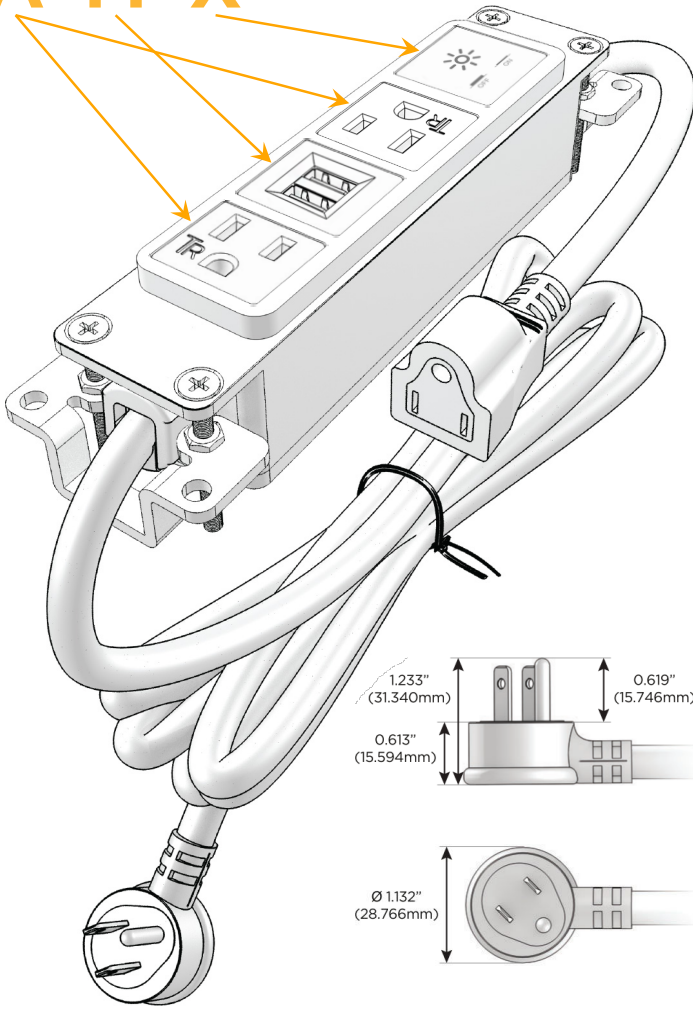

Bezel Finish: **SATIN NICKEL (ABS)**

Custom Finishes Available M-POWER-4TW-AMAX-SAB

Features:

Module/Port Options:

- A** Tamper Resistant AC Receptacle
- E** USB-A & USB-C (20W)
- M** Double USB-A (Fast Charging Ports - 18W)
- H** HDMI
- 6** CAT 6
- 12** RJ 12
- X** Switched AC
- Y** 3-Way Switch (Low Voltage)
- V** USB-C (45W High Speed Charging Port)
- S** USB-C (25W High Speed Charging Port)
- R** Switched AC (Rocker Switch)
- D** Dimmer Switch

Plug:

Supplied with Low Profile Flat 45° Angle 120 VAC Plug

Optional Standard Straight 120 VAC Plug

Optional Straight 120 VAC Pass-through Plug

- CLEAN, COMPACT DESIGN
- STREAMLINED
- LOW PROFILE
- SIDE-EXITING CORDS
- PLUG & PLAY
- 6' AC CORD & PLUG (FLAT PLUG STANDARD)
- CUSTOMIZABLE CONFIGURATIONS AND FINISHES
- UL LISTED FOR MOUNTING IN FURNITURE
- 15A

M-POWER-4T

AC POWER & DATA CONNECTIVITY SOLUTION

M-POWER-4TW-AMAX-SAB

Specs:

Modules/Ports:

- A** Tamper Resistant AC Receptacle
- M** Double USB-A (Fast Charging Ports - 18W)
- X** Switched AC

A M X

Distributed by