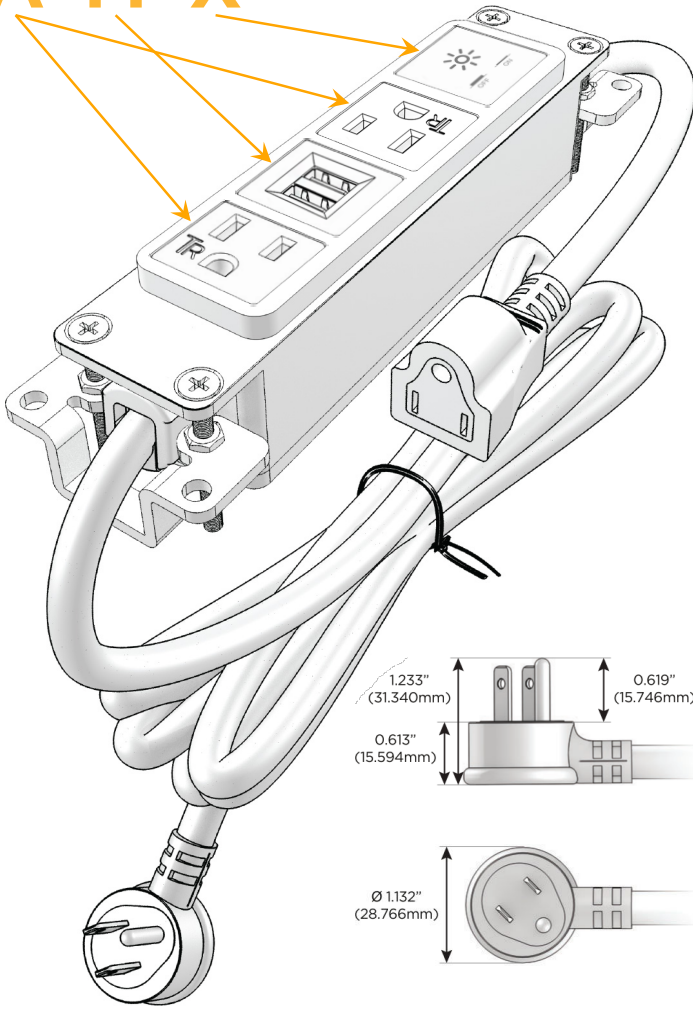

M-POWER-4T

AC POWER & DATA CONNECTIVITY SOLUTION

M-POWER-4TW-AMAX-MAB

Specs:

Modules/Ports:

- **A** Tamper Resistant AC Receptacle
- **M** Double USB-A (Fast Charging Ports - 18W)
- **X** Switched AC

A M X