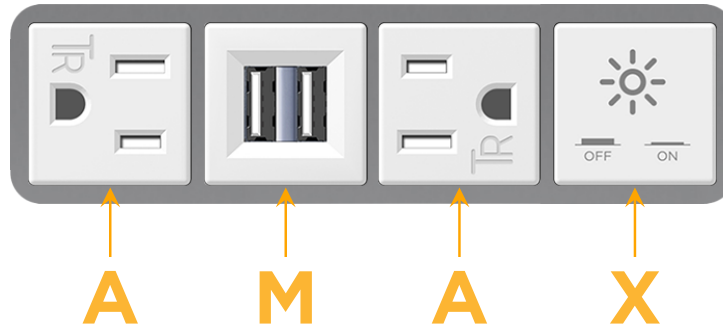

M-POWER-4T

AC POWER & DATA CONNECTIVITY SOLUTION

M-POWER-4TW-AMAX-MAB

Distributed by

Mormax Company, Inc.

8 Westchester Plaza

Elmsford, NY 10523

914-699-0101

sales@mormax.com

mormax.com

Metro Light & Power's line of power & data solutions offers sophisticated design elements combined with greater ease of installation. Streamlined and low-profile, enhanced by side-exiting cords, our outlets advance the industry with their cutting edge look and feel. We believe flexibility is key, and we provide a variety of mounting options, including the ability to mount in limited spaces. Our outlets are available in many finishes and configurations, in addition to a custom color and finish capability for our clients.

Bezel Finish: **MAGNESIUM (ABS)**

Custom Finishes Available M-POWER-4TW-AMAX-MAB

Features:

Module/Port Options:

- **A** Tamper Resistant AC Receptacle
- **E** USB-A & USB-C (20W)
- **M** Double USB-A (Fast Charging Ports - 18W)
- **H** HDMI
- **6** CAT 6
- **12** RJ 12
- **X** Switched AC
- **Y** 3-Way Switch (Low Voltage)
- **V** USB-C (45W High Speed Charging Port)
- **S** USB-C (25W High Speed Charging Port)
- **R** Switched AC (Rocker Switch)
- **D** Dimmer Switch

Plug:

Supplied with Low Profile Flat 45° Angle 120 VAC Plug

Optional Standard Straight 120 VAC Plug

Optional Straight 120 VAC Pass-through Plug

- CLEAN, COMPACT DESIGN
- STREAMLINED
- LOW PROFILE
- SIDE-EXITING CORDS
- PLUG & PLAY
- 6' AC CORD & PLUG (FLAT PLUG STANDARD)
- CUSTOMIZABLE CONFIGURATIONS AND FINISHES
- UL LISTED FOR MOUNTING IN FURNITURE
- 15A