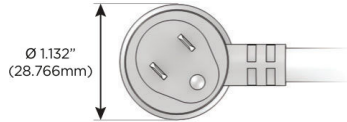

Plug:

Supplied with Low Profile Flat 45° Angle 120 VAC Plug

Optional Standard Straight 120 VAC Plug

Optional Straight 120 VAC Pass-through Plug

- CLEAN, COMPACT DESIGN
- STREAMLINED
- LOW PROFILE
- SIDE-EXITING CORDS
- PLUG & PLAY
- 6' AC CORD & PLUG (FLAT PLUG STANDARD)
- CUSTOMIZABLE CONFIGURATIONS AND FINISHES
- UL LISTED FOR MOUNTING IN FURNITURE
- 15A

M-POWER-4T

AC POWER & DATA CONNECTIVITY SOLUTION

M-POWER-4TW-AMAX-CUAB

Specs:

Modules/Ports:

- A** Tamper Resistant AC Receptacle
- M** Double USB-A (Fast Charging Ports - 18W)
- X** Switched AC

A M X

Distributed by