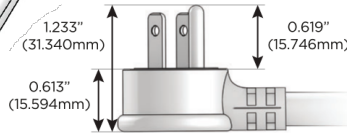

M-POWER-4T

AC POWER & DATA CONNECTIVITY SOLUTION

M-POWER-4TW-AMAX-CUAB

Specs:

Modules/Ports:

- A** Tamper Resistant AC Receptacle
- M** Double USB-A (Fast Charging Ports - 18W)
- X** Switched AC

A M X

Distributed by