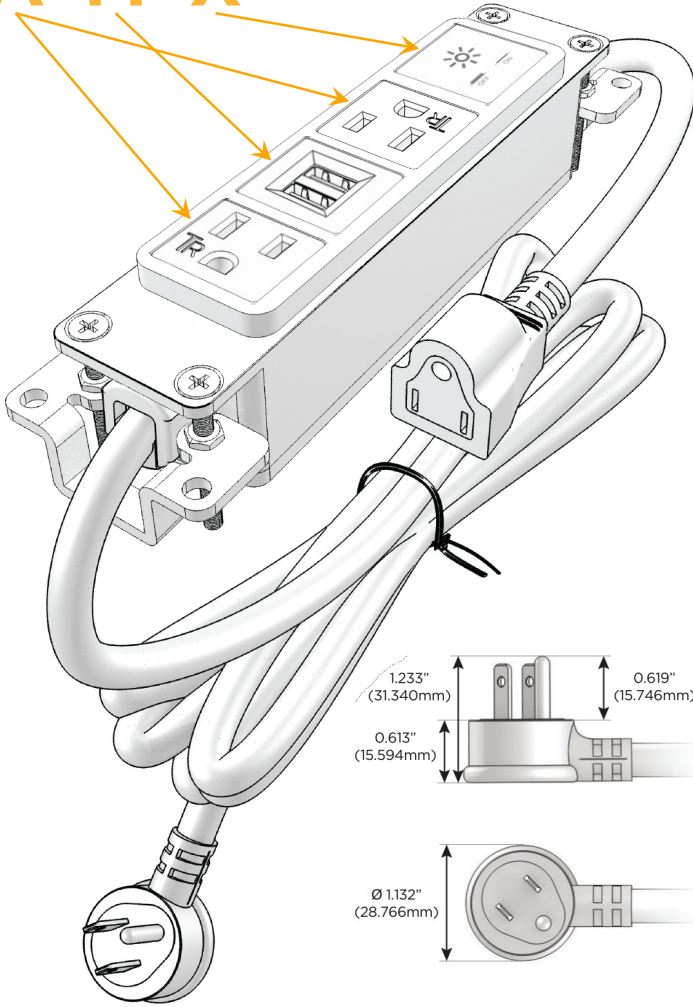

Bezel Finish: **COPPER (ABS)**

Custom Finishes Available M-POWER-4TW-AMAX-CUAB

Features:

Module/Port Options:

- A** Tamper Resistant AC Receptacle
- E** USB-A & USB-C (20W)
- M** Double USB-A (Fast Charging Ports - 18W)
- H** HDMI
- 6** CAT 6
- 12** RJ 12
- X** Switched AC
- Y** 3-Way Switch (Low Voltage)
- V** USB-C (45W High Speed Charging Port)
- S** USB-C (25W High Speed Charging Port)
- R** Switched AC (Rocker Switch)
- D** Dimmer Switch

Plug:

Supplied with Low Profile Flat 45° Angle 120 VAC Plug

Optional Standard Straight 120 VAC Plug

Optional Straight 120 VAC Pass-through Plug

- CLEAN, COMPACT DESIGN
- STREAMLINED
- LOW PROFILE
- SIDE-EXITING CORDS
- PLUG & PLAY
- 6' AC CORD & PLUG (FLAT PLUG STANDARD)
- CUSTOMIZABLE CONFIGURATIONS AND FINISHES
- UL LISTED FOR MOUNTING IN FURNITURE
- 15A

M-POWER-4T

AC POWER & DATA CONNECTIVITY SOLUTION

M-POWER-4TW-AMAX-CUAB

Specs:

Modules/Ports:

- A** Tamper Resistant AC Receptacle
- M** Double USB-A (Fast Charging Ports - 18W)
- X** Switched AC

A M X

Distributed by