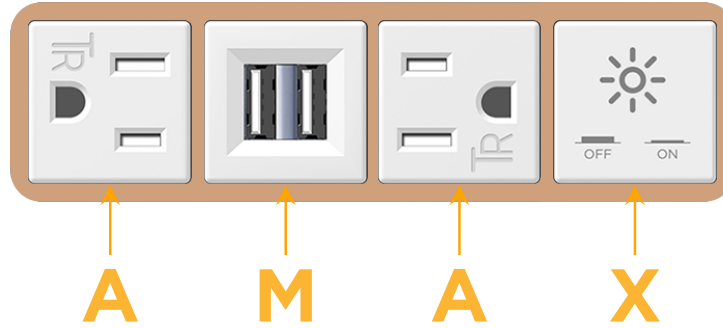

Bezel Finish: **COPPER (ABS)**

Custom Finishes Available M-POWER-4TW-AMAX-CUAB

Features:

Module/Port Options:

- A** Tamper Resistant AC Receptacle
- E** USB-A & USB-C (20W)
- M** Double USB-A (Fast Charging Ports - 18W)
- H** HDMI
- 6** CAT 6
- 12** RJ 12
- X** Switched AC
- Y** 3-Way Switch (Low Voltage)
- V** USB-C (45W High Speed Charging Port)
- S** USB-C (25W High Speed Charging Port)
- R** Switched AC (Rocker Switch)
- D** Dimmer Switch

Plug:

Supplied with Low Profile Flat 45° Angle 120 VAC Plug

Optional Standard Straight 120 VAC Plug

Optional Straight 120 VAC Pass-through Plug

- CLEAN, COMPACT DESIGN
- STREAMLINED
- LOW PROFILE
- SIDE-EXITING CORDS
- PLUG & PLAY
- 6' AC CORD & PLUG (FLAT PLUG STANDARD)
- CUSTOMIZABLE CONFIGURATIONS AND FINISHES
- UL LISTED FOR MOUNTING IN FURNITURE
- 15A

M-POWER-4T

AC POWER & DATA CONNECTIVITY SOLUTION

M-POWER-4TW-AMAX-CUAB

Specs:

Modules/Ports:

- A** Tamper Resistant AC Receptacle
- M** Double USB-A (Fast Charging Ports - 18W)
- X** Switched AC

A M X

Distributed by