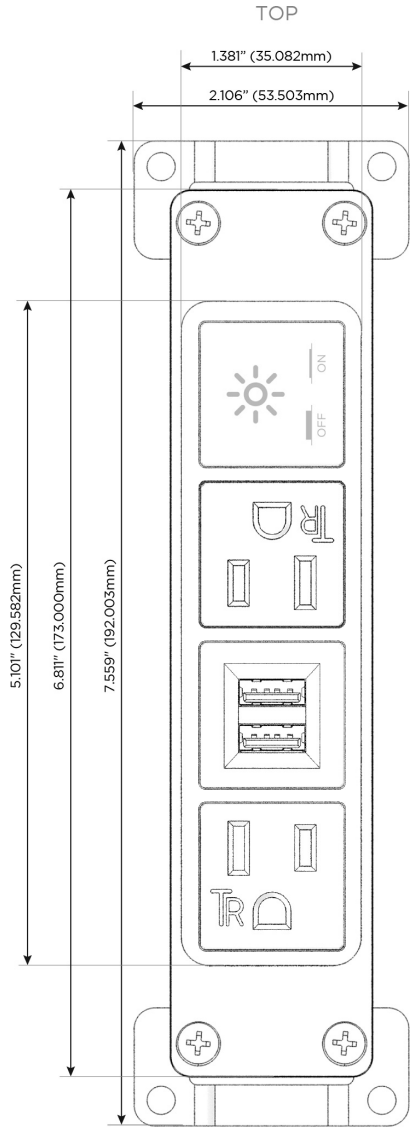

Bezel Finish: **CHROME (ABS)**
Custom Finishes Available M-POWER-4TW-AMAX-CRAB

Features:

Module/Port Options:

- A** Tamper Resistant AC Receptacle
- E** USB-A & USB-C (20W)
- M** Double USB-A (Fast Charging Ports - 18W)
- H** HDMI
- 6** CAT 6
- 12** RJ 12
- X** Switched AC
- Y** 3-Way Switch (Low Voltage)
- V** USB-C (45W High Speed Charging Port)
- S** USB-C (25W High Speed Charging Port)
- R** Switched AC (Rocker Switch)
- D** Dimmer Switch

Plug:

- Supplied with Low Profile Flat 45° Angle 120 VAC Plug
- Optional Standard Straight 120 VAC Plug
- Optional Straight 120 VAC Pass-through Plug

- CLEAN, COMPACT DESIGN
- STREAMLINED
- LOW PROFILE
- SIDE-EXITING CORDS
- PLUG & PLAY
- 6' AC CORD & PLUG (FLAT PLUG STANDARD)
- CUSTOMIZABLE CONFIGURATIONS AND FINISHES
- UL LISTED FOR MOUNTING IN FURNITURE
- 15A

M-POWER-4T

AC POWER & DATA CONNECTIVITY SOLUTION

M-POWER-4TW-AMAX-CRAB

Specs:

Modules/Ports:

- A** Tamper Resistant AC Receptacle
- M** Double USB-A (Fast Charging Ports - 18W)
- X** Switched AC

A M X

Distributed by