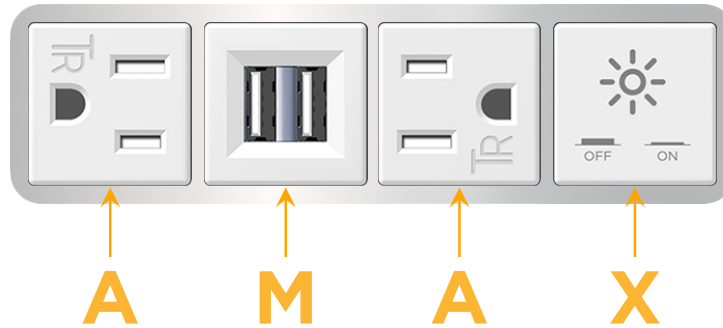

Bezel Finish: **CHROME (ABS)**
Custom Finishes Available M-POWER-4TW-AMAX-CRAB

Features:

Module/Port Options:

- A** Tamper Resistant AC Receptacle
- E** USB-A & USB-C (20W)
- M** Double USB-A (Fast Charging Ports - 18W)
- H** HDMI
- 6** CAT 6
- 12** RJ 12
- X** Switched AC
- Y** 3-Way Switch (Low Voltage)
- V** USB-C (45W High Speed Charging Port)
- S** USB-C (25W High Speed Charging Port)
- R** Switched AC (Rocker Switch)
- D** Dimmer Switch

Plug:

- Supplied with Low Profile Flat 45° Angle 120 VAC Plug
- Optional Standard Straight 120 VAC Plug
- Optional Straight 120 VAC Pass-through Plug

- CLEAN, COMPACT DESIGN
- STREAMLINED
- LOW PROFILE
- SIDE-EXITING CORDS
- PLUG & PLAY
- 6' AC CORD & PLUG (FLAT PLUG STANDARD)
- CUSTOMIZABLE CONFIGURATIONS AND FINISHES
- UL LISTED FOR MOUNTING IN FURNITURE
- 15A

M-POWER-4T

AC POWER & DATA CONNECTIVITY SOLUTION

M-POWER-4TW-AMAX-CRAB

Specs:

Modules/Ports:

- A** Tamper Resistant AC Receptacle
- M** Double USB-A (Fast Charging Ports - 18W)
- X** Switched AC

A M X

Distributed by