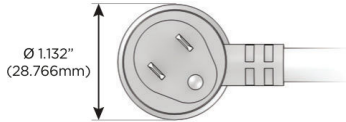

Plug:

- Supplied with Low Profile Flat 45° Angle 120 VAC Plug
- Optional Standard Straight 120 VAC Plug
- Optional Straight 120 VAC Pass-through Plug

- CLEAN, COMPACT DESIGN
- STREAMLINED
- LOW PROFILE
- SIDE-EXITING CORDS
- PLUG & PLAY
- 6' AC CORD & PLUG (FLAT PLUG STANDARD)
- CUSTOMIZABLE CONFIGURATIONS AND FINISHES
- UL LISTED FOR MOUNTING IN FURNITURE
- 15A

M-POWER-4T

AC POWER & DATA CONNECTIVITY SOLUTION

M-POWER-4TW-AMAX-CRAB

Specs:

Modules/Ports:

- A** Tamper Resistant AC Receptacle
- M** Double USB-A (Fast Charging Ports - 18W)
- X** Switched AC

A M X

Distributed by