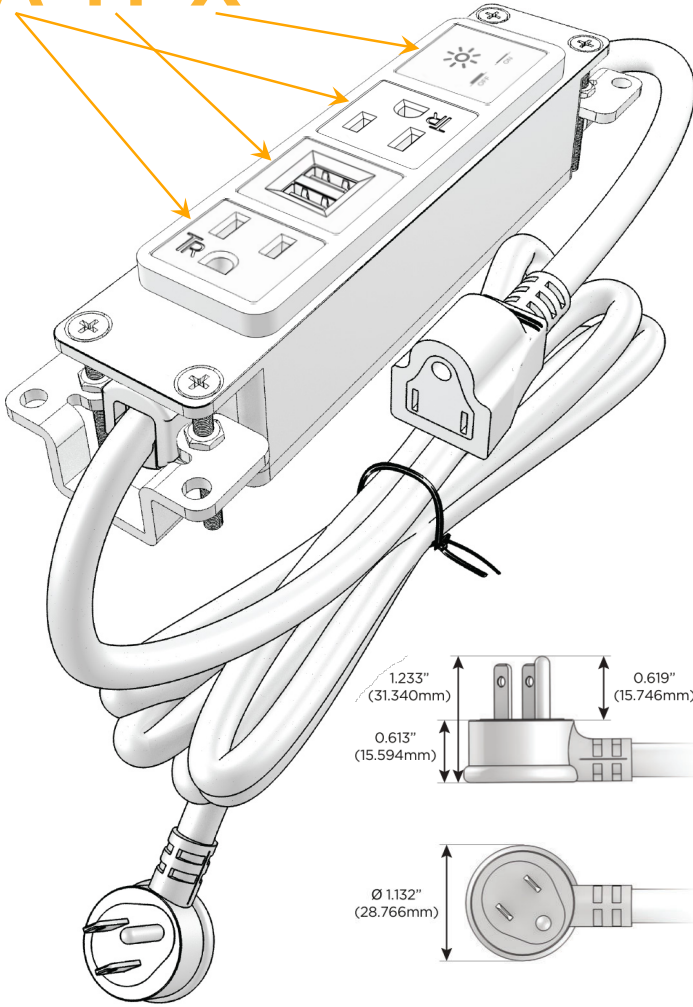

Bezel Finish: **CHROME (ABS)**
Custom Finishes Available M-POWER-4TW-AMAX-CRAB

Features:

Module/Port Options:

- A** Tamper Resistant AC Receptacle
- E** USB-A & USB-C (20W)
- M** Double USB-A (Fast Charging Ports - 18W)
- H** HDMI
- 6** CAT 6
- 12** RJ 12
- X** Switched AC
- Y** 3-Way Switch (Low Voltage)
- V** USB-C (45W High Speed Charging Port)
- S** USB-C (25W High Speed Charging Port)
- R** Switched AC (Rocker Switch)
- D** Dimmer Switch

Plug:

- Supplied with Low Profile Flat 45° Angle 120 VAC Plug
- Optional Standard Straight 120 VAC Plug
- Optional Straight 120 VAC Pass-through Plug

- CLEAN, COMPACT DESIGN
- STREAMLINED
- LOW PROFILE
- SIDE-EXITING CORDS
- PLUG & PLAY
- 6' AC CORD & PLUG (FLAT PLUG STANDARD)
- CUSTOMIZABLE CONFIGURATIONS AND FINISHES
- UL LISTED FOR MOUNTING IN FURNITURE
- 15A

M-POWER-4T

AC POWER & DATA CONNECTIVITY SOLUTION

M-POWER-4TW-AMAX-CRAB

Specs:

Modules/Ports:

- A** Tamper Resistant AC Receptacle
- M** Double USB-A (Fast Charging Ports - 18W)
- X** Switched AC

A M X

Distributed by