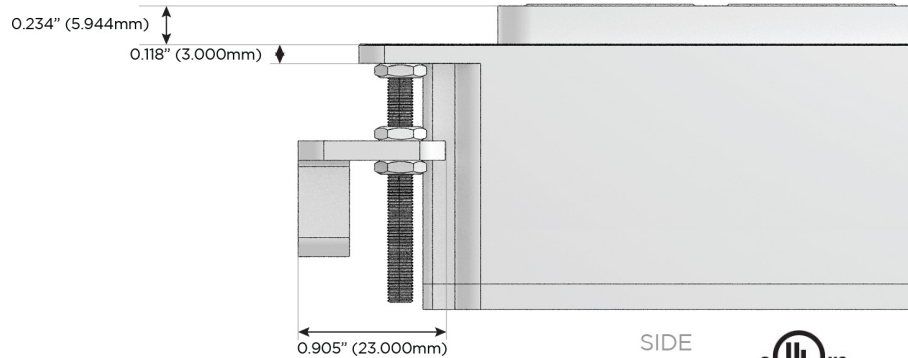

M-POWER-4T

AC POWER & DATA CONNECTIVITY SOLUTION

M-POWER-4TW-AMAX-CRAB

Specs:

Modules/Ports:

- A** Tamper Resistant AC Receptacle
- M** Double USB-A (Fast Charging Ports - 18W)
- X** Switched AC

A M X

Distributed by