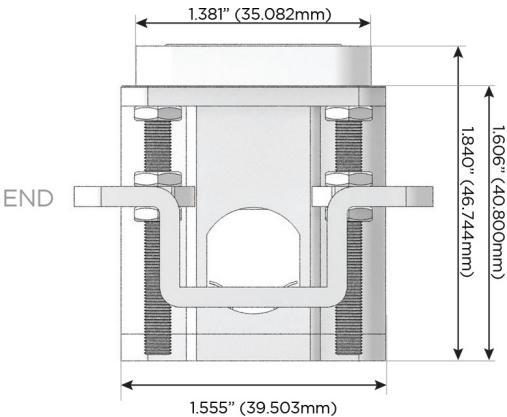

Plug:

- Supplied with Low Profile Flat 45° Angle 120 VAC Plug
- Optional Standard Straight 120 VAC Plug
- Optional Straight 120 VAC Pass-through Plug

- CLEAN, COMPACT DESIGN
- STREAMLINED
- LOW PROFILE
- SIDE-EXITING CORDS
- PLUG & PLAY
- 6' AC CORD & PLUG (FLAT PLUG STANDARD)
- CUSTOMIZABLE CONFIGURATIONS AND FINISHES
- UL LISTED FOR MOUNTING IN FURNITURE
- 15A

M-POWER-4T

AC POWER & DATA CONNECTIVITY SOLUTION

M-POWER-4TW-AMAX-CRAB

Specs:

Modules/Ports:

- A** Tamper Resistant AC Receptacle
- M** Double USB-A (Fast Charging Ports - 18W)
- X** Switched AC

A M X

Distributed by