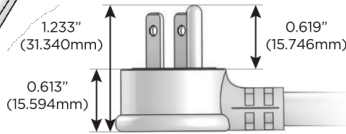

M-POWER-4T

AC POWER & DATA CONNECTIVITY SOLUTION

M-POWER-4TW-AMAX-CRAB

Specs:

Modules/Ports:

- A** Tamper Resistant AC Receptacle
- M** Double USB-A (Fast Charging Ports - 18W)
- X** Switched AC

A M X

Distributed by