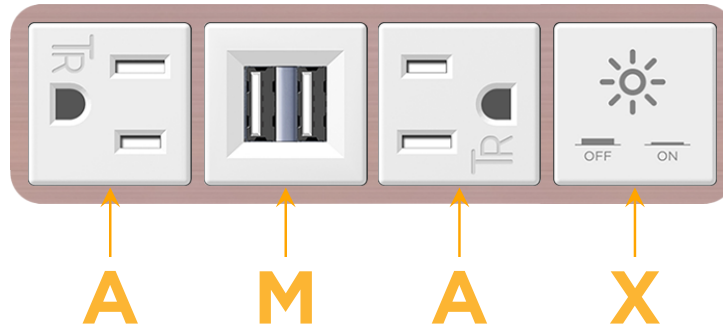

Bezel Finish: **CHAMPAGNE (ABS)**

Custom Finishes Available M-POWER-4TW-AMAX-CHAB

Features:

Module/Port Options:

- A** Tamper Resistant AC Receptacle
- E** USB-A & USB-C (20W)
- M** Double USB-A (Fast Charging Ports - 18W)
- H** HDMI
- 6** CAT 6
- 12** RJ 12
- X** Switched AC
- Y** 3-Way Switch (Low Voltage)
- V** USB-C (45W High Speed Charging Port)
- S** USB-C (25W High Speed Charging Port)
- R** Switched AC (Rocker Switch)
- D** Dimmer Switch

Plug:

Supplied with Low Profile Flat 45° Angle 120 VAC Plug

Optional Standard Straight 120 VAC Plug

Optional Straight 120 VAC Pass-through Plug

- CLEAN, COMPACT DESIGN
- STREAMLINED
- LOW PROFILE
- SIDE-EXITING CORDS
- PLUG & PLAY
- 6' AC CORD & PLUG (FLAT PLUG STANDARD)
- CUSTOMIZABLE CONFIGURATIONS AND FINISHES
- UL LISTED FOR MOUNTING IN FURNITURE
- 15A

M-POWER-4T

AC POWER & DATA CONNECTIVITY SOLUTION

M-POWER-4TW-AMAX-CHAB

Specs:

Modules/Ports:

- A** Tamper Resistant AC Receptacle
- M** Double USB-A (Fast Charging Ports - 18W)
- X** Switched AC

A M X

Distributed by