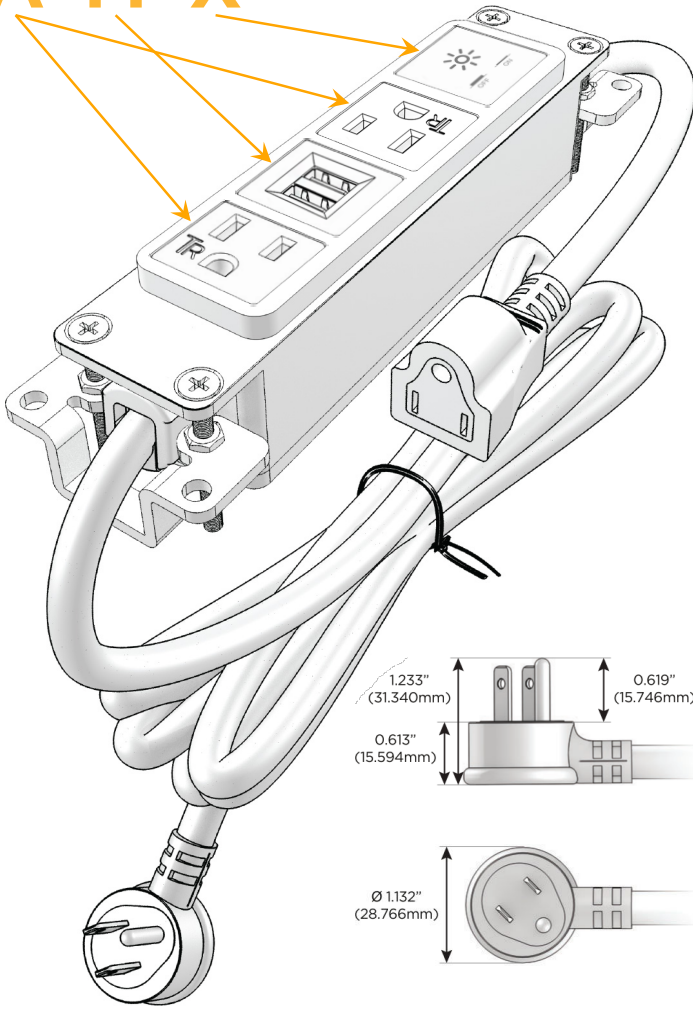

Bezel Finish: **CHAMPAGNE (ABS)**

Custom Finishes Available M-POWER-4TW-AMAX-CHAB

Features:

Module/Port Options:

- A** Tamper Resistant AC Receptacle
- E** USB-A & USB-C (20W)
- M** Double USB-A (Fast Charging Ports - 18W)
- H** HDMI
- 6** CAT 6
- 12** RJ 12
- X** Switched AC
- Y** 3-Way Switch (Low Voltage)
- V** USB-C (45W High Speed Charging Port)
- S** USB-C (25W High Speed Charging Port)
- R** Switched AC (Rocker Switch)
- D** Dimmer Switch

Plug:

Supplied with Low Profile Flat 45° Angle 120 VAC Plug

Optional Standard Straight 120 VAC Plug

Optional Straight 120 VAC Pass-through Plug

- CLEAN, COMPACT DESIGN
- STREAMLINED
- LOW PROFILE
- SIDE-EXITING CORDS
- PLUG & PLAY
- 6' AC CORD & PLUG (FLAT PLUG STANDARD)
- CUSTOMIZABLE CONFIGURATIONS AND FINISHES
- UL LISTED FOR MOUNTING IN FURNITURE
- 15A

M-POWER-4T

AC POWER & DATA CONNECTIVITY SOLUTION

M-POWER-4TW-AMAX-CHAB

Specs:

Modules/Ports:

- A** Tamper Resistant AC Receptacle
- M** Double USB-A (Fast Charging Ports - 18W)
- X** Switched AC

A M X

Distributed by