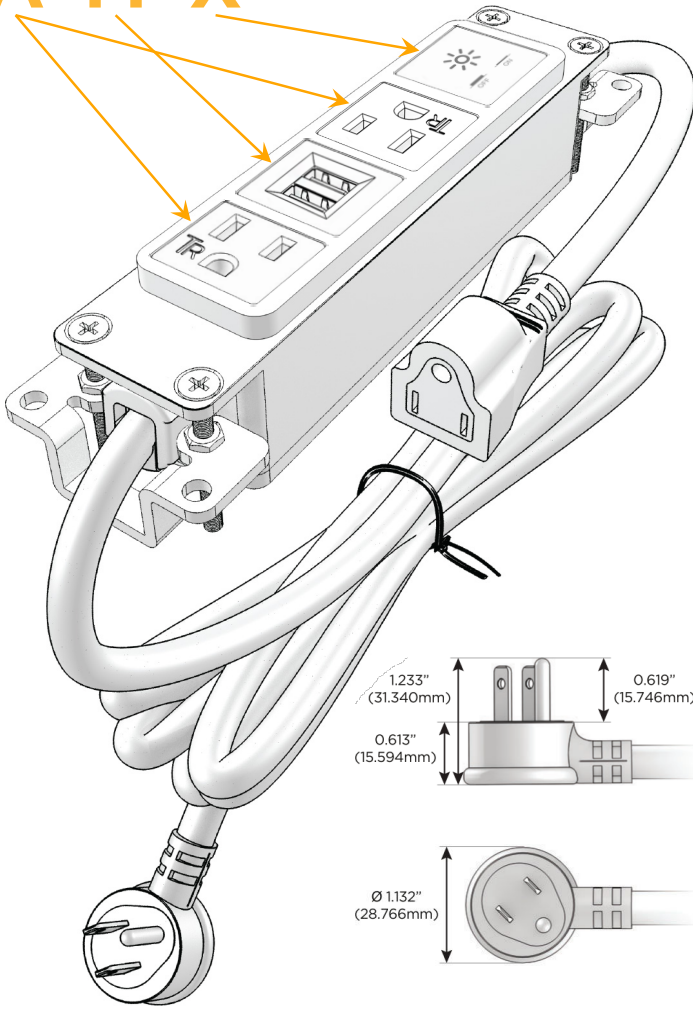

Bezel Finish: **STANDARD BRONZE (ABS)**

Custom Finishes Available M-POWER-4TW-AMAX-BZAB

Features:

Module/Port Options:

- A** Tamper Resistant AC Receptacle
- E** USB-A & USB-C (20W)
- M** Double USB-A (Fast Charging Ports - 18W)
- H** HDMI
- 6** CAT 6
- 12** RJ 12
- X** Switched AC
- Y** 3-Way Switch (Low Voltage)
- V** USB-C (45W High Speed Charging Port)
- S** USB-C (25W High Speed Charging Port)
- R** Switched AC (Rocker Switch)
- D** Dimmer Switch

Plug:

Supplied with Low Profile Flat 45° Angle 120 VAC Plug

Optional Standard Straight 120 VAC Plug

Optional Straight 120 VAC Pass-through Plug

- CLEAN, COMPACT DESIGN
- STREAMLINED
- LOW PROFILE
- SIDE-EXITING CORDS
- PLUG & PLAY
- 6' AC CORD & PLUG (FLAT PLUG STANDARD)
- CUSTOMIZABLE CONFIGURATIONS AND FINISHES
- UL LISTED FOR MOUNTING IN FURNITURE
- 15A

M-POWER-4T

AC POWER & DATA CONNECTIVITY SOLUTION

M-POWER-4TW-AMAX-BZAB

Specs:

Modules/Ports:

- A** Tamper Resistant AC Receptacle
- M** Double USB-A (Fast Charging Ports - 18W)
- X** Switched AC

A M X

Distributed by