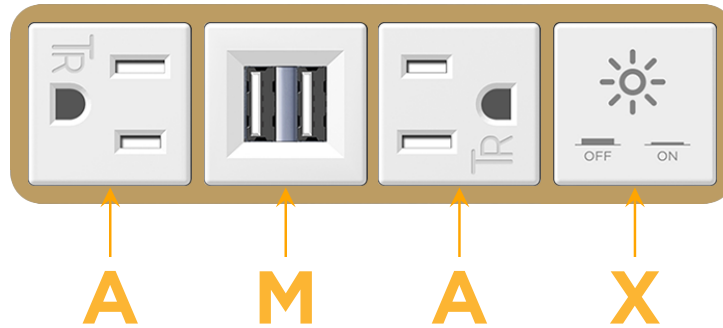

Bezel Finish: **STANDARD BRONZE (ABS)**

Custom Finishes Available M-POWER-4TW-AMAX-BZAB

Features:

Module/Port Options:

- A** Tamper Resistant AC Receptacle
- E** USB-A & USB-C (20W)
- M** Double USB-A (Fast Charging Ports - 18W)
- H** HDMI
- 6** CAT 6
- 12** RJ 12
- X** Switched AC
- Y** 3-Way Switch (Low Voltage)
- V** USB-C (45W High Speed Charging Port)
- S** USB-C (25W High Speed Charging Port)
- R** Switched AC (Rocker Switch)
- D** Dimmer Switch

Plug:

Supplied with Low Profile Flat 45° Angle 120 VAC Plug

Optional Standard Straight 120 VAC Plug

Optional Straight 120 VAC Pass-through Plug

- CLEAN, COMPACT DESIGN
- STREAMLINED
- LOW PROFILE
- SIDE-EXITING CORDS
- PLUG & PLAY
- 6' AC CORD & PLUG (FLAT PLUG STANDARD)
- CUSTOMIZABLE CONFIGURATIONS AND FINISHES
- UL LISTED FOR MOUNTING IN FURNITURE
- 15A

M-POWER-4T

AC POWER & DATA CONNECTIVITY SOLUTION

M-POWER-4TW-AMAX-BZAB

Specs:

Modules/Ports:

- A** Tamper Resistant AC Receptacle
- M** Double USB-A (Fast Charging Ports - 18W)
- X** Switched AC

A M X

Distributed by