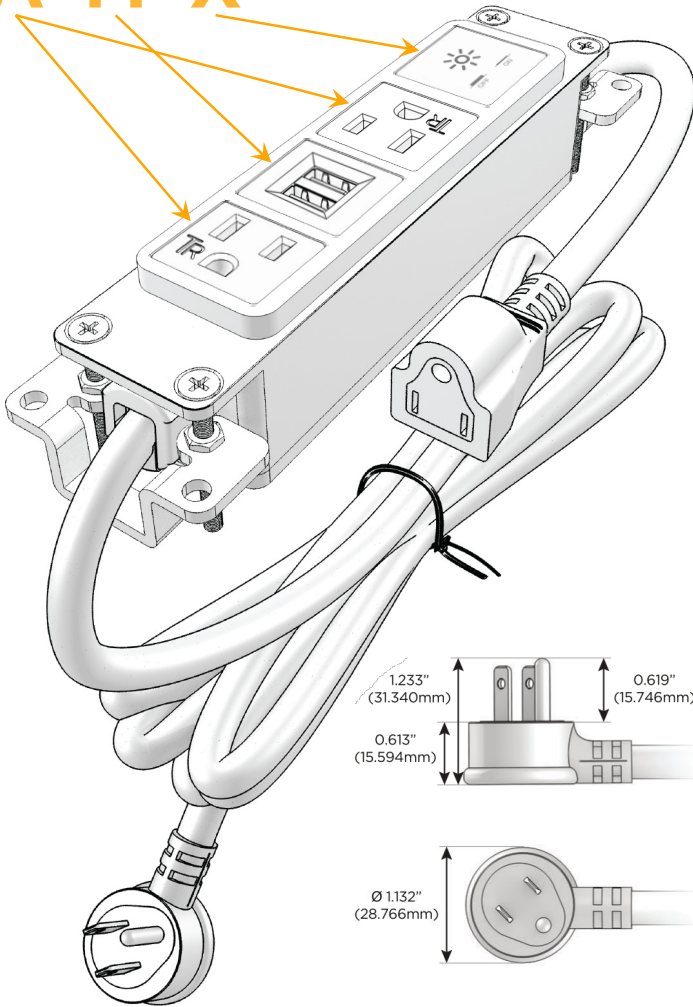

Bezel Finish: **ARCHITECTURAL BRONZE (ABS)**

Custom Finishes Available M-POWER-4TW-AMAX-BZ5AB

Features:

Module/Port Options:

- A** Tamper Resistant AC Receptacle
- E** USB-A & USB-C (20W)
- M** Double USB-A (Fast Charging Ports - 18W)
- H** HDMI
- 6** CAT 6
- 12** RJ 12
- X** Switched AC
- Y** 3-Way Switch (Low Voltage)
- V** USB-C (45W High Speed Charging Port)
- S** USB-C (25W High Speed Charging Port)
- R** Switched AC (Rocker Switch)
- D** Dimmer Switch

Plug:

Supplied with Low Profile Flat 45° Angle 120 VAC Plug

Optional Standard Straight 120 VAC Plug

Optional Straight 120 VAC Pass-through Plug

- CLEAN, COMPACT DESIGN
- STREAMLINED
- LOW PROFILE
- SIDE-EXITING CORDS
- PLUG & PLAY
- 6' AC CORD & PLUG (FLAT PLUG STANDARD)
- CUSTOMIZABLE CONFIGURATIONS AND FINISHES
- UL LISTED FOR MOUNTING IN FURNITURE
- 15A

M-POWER-4T

AC POWER & DATA CONNECTIVITY SOLUTION

M-POWER-4TW-AMAX-BZ5AB

Specs:

Modules/Ports:

- A** Tamper Resistant AC Receptacle
- M** Double USB-A (Fast Charging Ports - 18W)
- X** Switched AC

A M X

Distributed by