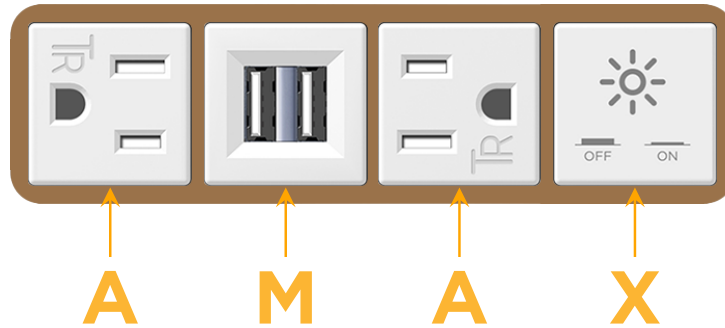

Bezel Finish: **ARCHITECTURAL BRONZE (ABS)**

Custom Finishes Available M-POWER-4TW-AMAX-BZ5AB

Features:

Module/Port Options:

- A** Tamper Resistant AC Receptacle
- E** USB-A & USB-C (20W)
- M** Double USB-A (Fast Charging Ports - 18W)
- H** HDMI
- 6** CAT 6
- 12** RJ 12
- X** Switched AC
- Y** 3-Way Switch (Low Voltage)
- V** USB-C (45W High Speed Charging Port)
- S** USB-C (25W High Speed Charging Port)
- R** Switched AC (Rocker Switch)
- D** Dimmer Switch

Plug:

Supplied with Low Profile Flat 45° Angle 120 VAC Plug

Optional Standard Straight 120 VAC Plug

Optional Straight 120 VAC Pass-through Plug

- CLEAN, COMPACT DESIGN
- STREAMLINED
- LOW PROFILE
- SIDE-EXITING CORDS
- PLUG & PLAY
- 6' AC CORD & PLUG (FLAT PLUG STANDARD)
- CUSTOMIZABLE CONFIGURATIONS AND FINISHES
- UL LISTED FOR MOUNTING IN FURNITURE
- 15A

M-POWER-4T

AC POWER & DATA CONNECTIVITY SOLUTION

M-POWER-4TW-AMAX-BZ5AB

Specs:

Modules/Ports:

- A** Tamper Resistant AC Receptacle
- M** Double USB-A (Fast Charging Ports - 18W)
- X** Switched AC

A M X

Distributed by