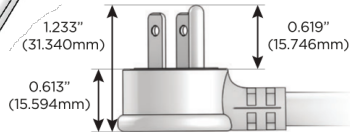

M-POWER-4T

AC POWER & DATA CONNECTIVITY SOLUTION

M-POWER-4TW-AMAX-BZ5AB

Specs:

Modules/Ports:

- A** Tamper Resistant AC Receptacle
- M** Double USB-A (Fast Charging Ports - 18W)
- X** Switched AC

A M X

Distributed by