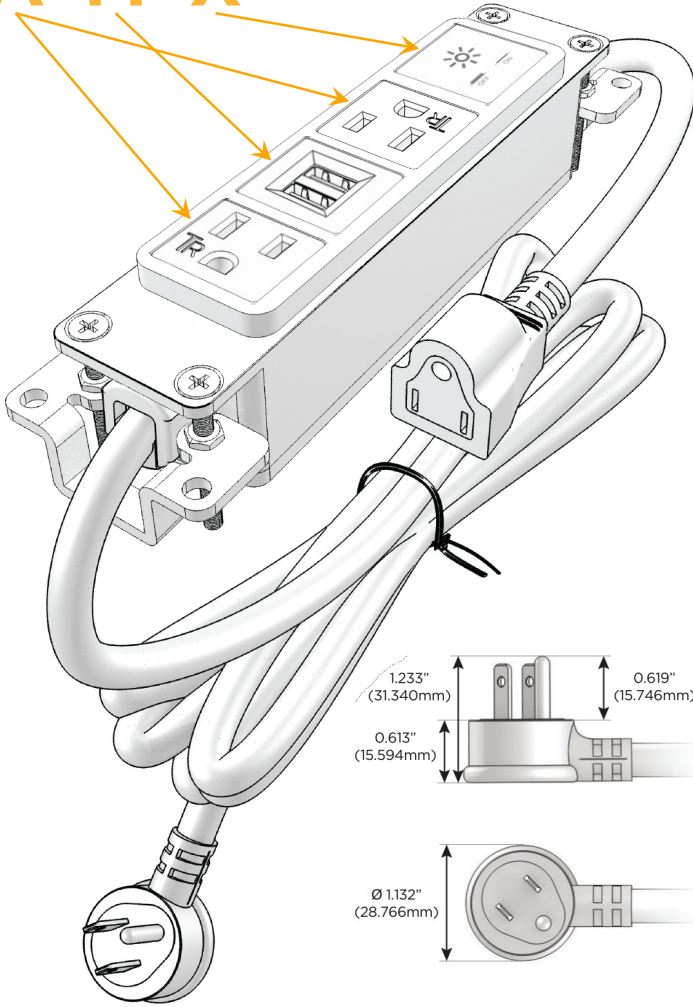

### Module/Port Options:

- A** Tamper Resistant AC Receptacle
- E** USB-A & USB-C (20W)
- M** Double USB-A (Fast Charging Ports - 18W)
- H** HDMI
- 6** CAT 6
- 12** RJ 12
- X** Switched AC
- Y** 3-Way Switch (Low Voltage)
- V** USB-C (45W High Speed Charging Port)
- S** USB-C (25W High Speed Charging Port)
- R** Switched AC (Rocker Switch)
- D** Dimmer Switch

### Plug:

Supplied with Low Profile Flat 45° Angle 120 VAC Plug

Optional Standard Straight 120 VAC Plug

Optional Straight 120 VAC Pass-through Plug

- CLEAN, COMPACT DESIGN
- STREAMLINED
- LOW PROFILE
- SIDE-EXITING CORDS
- PLUG & PLAY
- 6' AC CORD & PLUG (FLAT PLUG STANDARD)
- CUSTOMIZABLE CONFIGURATIONS AND FINISHES
- UL LISTED FOR MOUNTING IN FURNITURE
- 15A

# M-POWER-4T

AC POWER & DATA CONNECTIVITY SOLUTION

M-POWER-4TW-AMAX-BRAB

Specs:

**Modules/Ports:**

- A** Tamper Resistant AC Receptacle
- M** Double USB-A (Fast Charging Ports - 18W)
- X** Switched AC

**A M X**