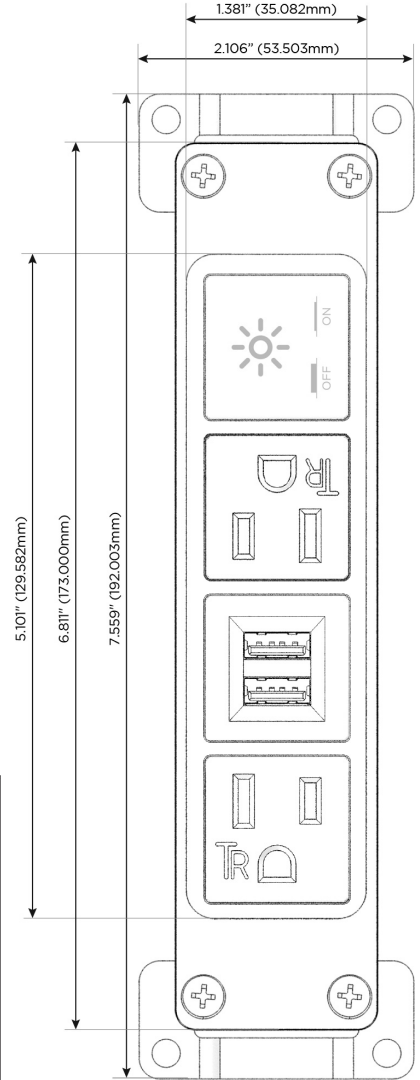

M-POWER-4T

AC POWER & DATA CONNECTIVITY SOLUTION

M-POWER-4TW-AMAX-BRAB

Specs:

Modules/Ports:

- **A** Tamper Resistant AC Receptacle
- **M** Double USB-A (Fast Charging Ports - 18W)
- **X** Switched AC

A M X

TOP

Distributed by

Mormax Company, Inc.

8 Westchester Plaza

Elmsford, NY 10523

914-699-0101

sales@mormax.com

mormax.com