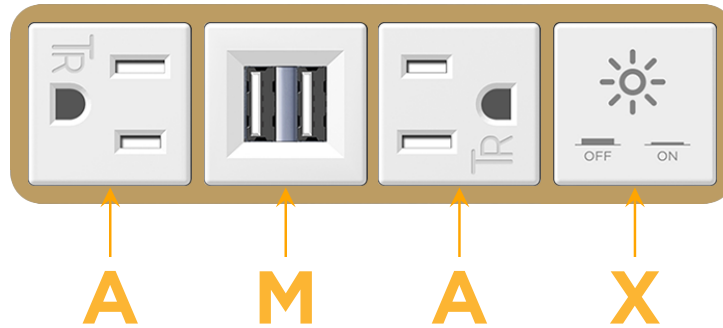

M-POWER-4T

AC POWER & DATA CONNECTIVITY SOLUTION

M-POWER-4TW-AMAX-BRAB

Distributed by

Mormax Company, Inc.

8 Westchester Plaza

Elmsford, NY 10523

914-699-0101

sales@mormax.com

mormax.com

Metro Light & Power's line of power & data solutions offers sophisticated design elements combined with greater ease of installation. Streamlined and low-profile, enhanced by side-exiting cords, our outlets advance the industry with their cutting edge look and feel. We believe flexibility is key, and we provide a variety of mounting options, including the ability to mount in limited spaces. Our outlets are available in many finishes and configurations, in addition to a custom color and finish capability for our clients.

Bezel Finish: **BRASS (ABS)**

Custom Finishes Available M-POWER-4TW-AMAX-BRAB

Features:

Module/Port Options:

- **A** Tamper Resistant AC Receptacle
- **E** USB-A & USB-C (20W)
- **M** Double USB-A (Fast Charging Ports - 18W)
- **H** HDMI
- **6** CAT 6
- **12** RJ 12
- **X** Switched AC
- **Y** 3-Way Switch (Low Voltage)
- **V** USB-C (45W High Speed Charging Port)
- **S** USB-C (25W High Speed Charging Port)
- **R** Switched AC (Rocker Switch)
- **D** Dimmer Switch

Plug:

Supplied with Low Profile Flat 45° Angle 120 VAC Plug

Optional Standard Straight 120 VAC Plug

Optional Straight 120 VAC Pass-through Plug

- CLEAN, COMPACT DESIGN
- STREAMLINED
- LOW PROFILE
- SIDE-EXITING CORDS
- PLUG & PLAY
- 6' AC CORD & PLUG (FLAT PLUG STANDARD)
- CUSTOMIZABLE CONFIGURATIONS AND FINISHES
- UL LISTED FOR MOUNTING IN FURNITURE
- 15A