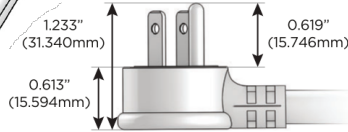

### Plug:

Supplied with Low Profile Flat 45° Angle 120 VAC Plug

Optional Standard Straight 120 VAC Plug

Optional Straight 120 VAC Pass-through Plug

- CLEAN, COMPACT DESIGN
- STREAMLINED
- LOW PROFILE
- SIDE-EXITING CORDS
- PLUG & PLAY
- 6' AC CORD & PLUG (FLAT PLUG STANDARD)
- CUSTOMIZABLE CONFIGURATIONS AND FINISHES
- UL LISTED FOR MOUNTING IN FURNITURE
- 15A

# M-POWER-4T

AC POWER & DATA CONNECTIVITY SOLUTION

M-POWER-4TW-AMAX-BRAB

Specs:

**Modules/Ports:**

- A** Tamper Resistant AC Receptacle
- M** Double USB-A (Fast Charging Ports - 18W)
- X** Switched AC

**A M X**