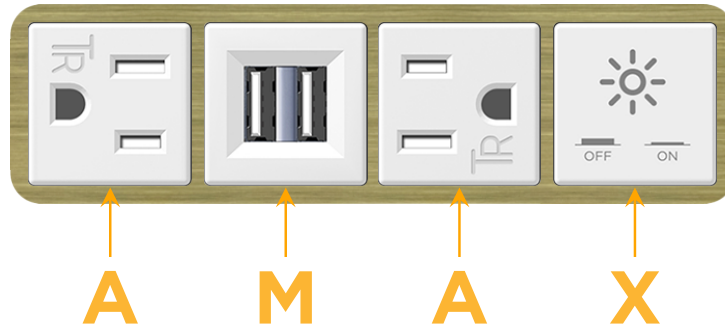

M-POWER-4T

AC POWER & DATA CONNECTIVITY SOLUTION

M-POWER-4TW-AMAX-BRAAB

Distributed by

Mormax Company, Inc.

8 Westchester Plaza

Elmsford, NY 10523

914-699-0101

sales@mormax.com

mormax.com

Metro Light & Power's line of power & data solutions offers sophisticated design elements combined with greater ease of installation. Streamlined and low-profile, enhanced by side-exiting cords, our outlets advance the industry with their cutting edge look and feel. We believe flexibility is key, and we provide a variety of mounting options, including the ability to mount in limited spaces. Our outlets are available in many finishes and configurations, in addition to a custom color and finish capability for our clients.

Bezel Finish: **BRASS ANTIQUED (ABS)**

Custom Finishes Available M-POWER-4TW-AMAX-BRAAB

Features:

Module/Port Options:

- **A** Tamper Resistant AC Receptacle
- **E** USB-A & USB-C (20W)
- **M** Double USB-A (Fast Charging Ports - 18W)
- **H** HDMI
- **6** CAT 6
- **12** RJ 12
- **X** Switched AC
- **Y** 3-Way Switch (Low Voltage)
- **V** USB-C (45W High Speed Charging Port)
- **S** USB-C (25W High Speed Charging Port)
- **R** Switched AC (Rocker Switch)
- **D** Dimmer Switch

Plug:

Supplied with Low Profile Flat 45° Angle 120 VAC Plug

Optional Standard Straight 120 VAC Plug

Optional Straight 120 VAC Pass-through Plug

- CLEAN, COMPACT DESIGN
- STREAMLINED
- LOW PROFILE
- SIDE-EXITING CORDS
- PLUG & PLAY
- 6' AC CORD & PLUG (FLAT PLUG STANDARD)
- CUSTOMIZABLE CONFIGURATIONS AND FINISHES
- UL LISTED FOR MOUNTING IN FURNITURE
- 15A