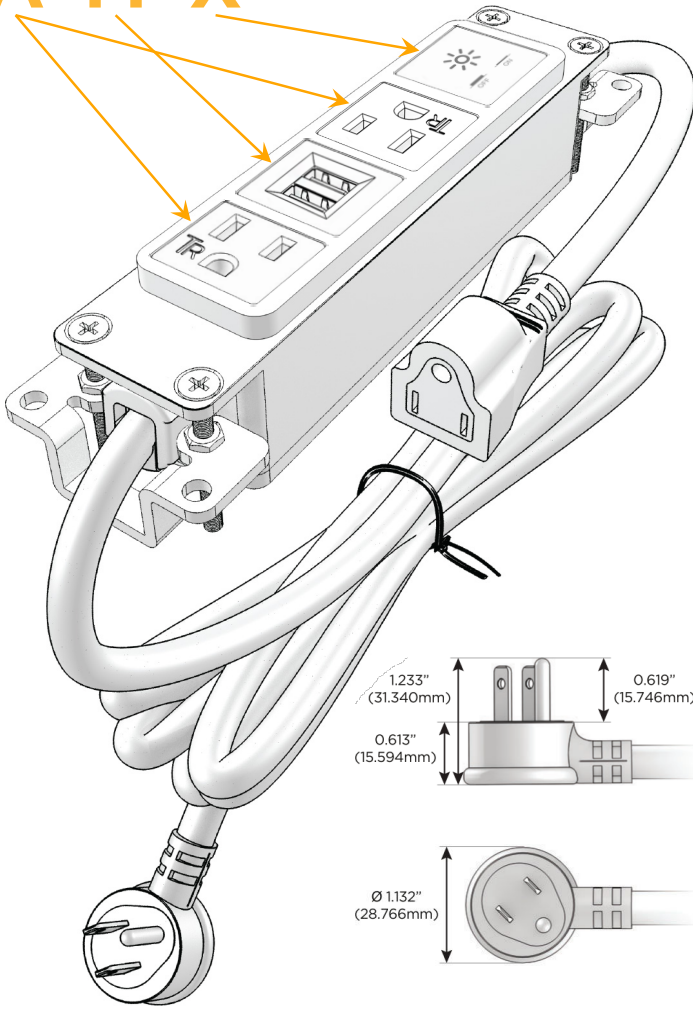

M-POWER-4T

AC POWER & DATA CONNECTIVITY SOLUTION

M-POWER-4TW-AMAX-BRAAB

Specs:

Modules/Ports:

- **A** Tamper Resistant AC Receptacle
- **M** Double USB-A (Fast Charging Ports - 18W)
- **X** Switched AC

A M X

Distributed by

Mormax Company, Inc.

8 Westchester Plaza

Elmsford, NY 10523

914-699-0101

sales@mormax.com

mormax.com