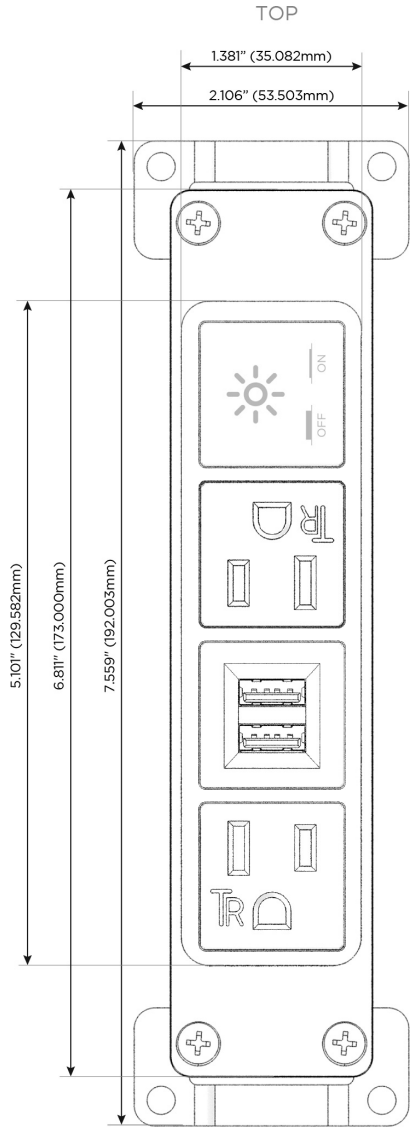

M-POWER-4T

AC POWER & DATA CONNECTIVITY SOLUTION

M-POWER-4TW-AMAX-BRAAB

Specs:

Modules/Ports:

- **A** Tamper Resistant AC Receptacle
- **M** Double USB-A (Fast Charging Ports - 18W)
- **X** Switched AC

A M X

Distributed by

Mormax Company, Inc.

8 Westchester Plaza

Elmsford, NY 10523

914-699-0101

sales@mormax.com

mormax.com