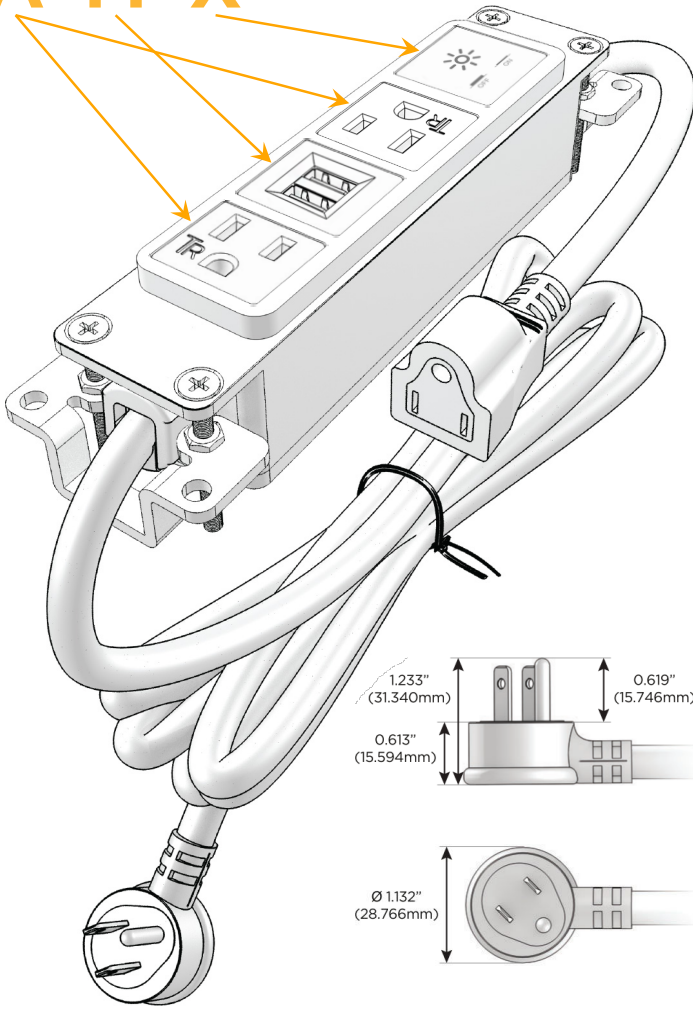

M-POWER-4T

AC POWER & DATA CONNECTIVITY SOLUTION

M-POWER-4TW-AMAX-BAB

Specs:

Modules/Ports:

- **A** Tamper Resistant AC Receptacle
- **M** Double USB-A (Fast Charging Ports - 18W)
- **X** Switched AC

A M X