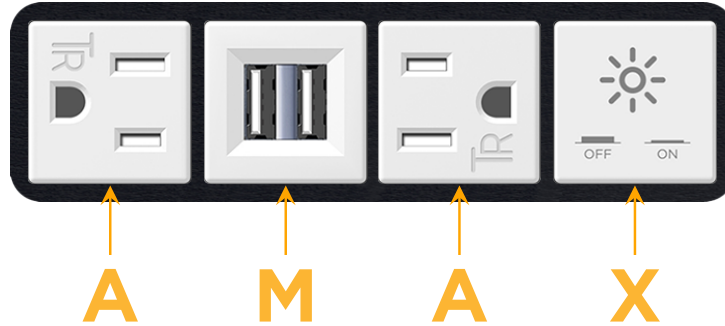

M-POWER-4T

AC POWER & DATA CONNECTIVITY SOLUTION

M-POWER-4TW-AMAX-BAB

Distributed by

Mormax Company, Inc.

8 Westchester Plaza

Elmsford, NY 10523

914-699-0101

sales@mormax.com

mormax.com

Metro Light & Power's line of power & data solutions offers sophisticated design elements combined with greater ease of installation. Streamlined and low-profile, enhanced by side-exiting cords, our outlets advance the industry with their cutting edge look and feel. We believe flexibility is key, and we provide a variety of mounting options, including the ability to mount in limited spaces. Our outlets are available in many finishes and configurations, in addition to a custom color and finish capability for our clients.

Bezel Finish: **BLACK (ABS)**

Custom Finishes Available M-POWER-4TW-AMAX-BAB

Features:

Module/Port Options:

- **A** Tamper Resistant AC Receptacle
- **E** USB-A & USB-C (20W)
- **M** Double USB-A (Fast Charging Ports - 18W)
- **H** HDMI
- **6** CAT 6
- **12** RJ 12
- **X** Switched AC
- **Y** 3-Way Switch (Low Voltage)
- **V** USB-C (45W High Speed Charging Port)
- **S** USB-C (25W High Speed Charging Port)
- **R** Switched AC (Rocker Switch)
- **D** Dimmer Switch

Plug:

Supplied with Low Profile Flat 45° Angle 120 VAC Plug

Optional Standard Straight 120 VAC Plug

Optional Straight 120 VAC Pass-through Plug

- CLEAN, COMPACT DESIGN
- STREAMLINED
- LOW PROFILE
- SIDE-EXITING CORDS
- PLUG & PLAY
- 6' AC CORD & PLUG (FLAT PLUG STANDARD)
- CUSTOMIZABLE CONFIGURATIONS AND FINISHES
- UL LISTED FOR MOUNTING IN FURNITURE
- 15A