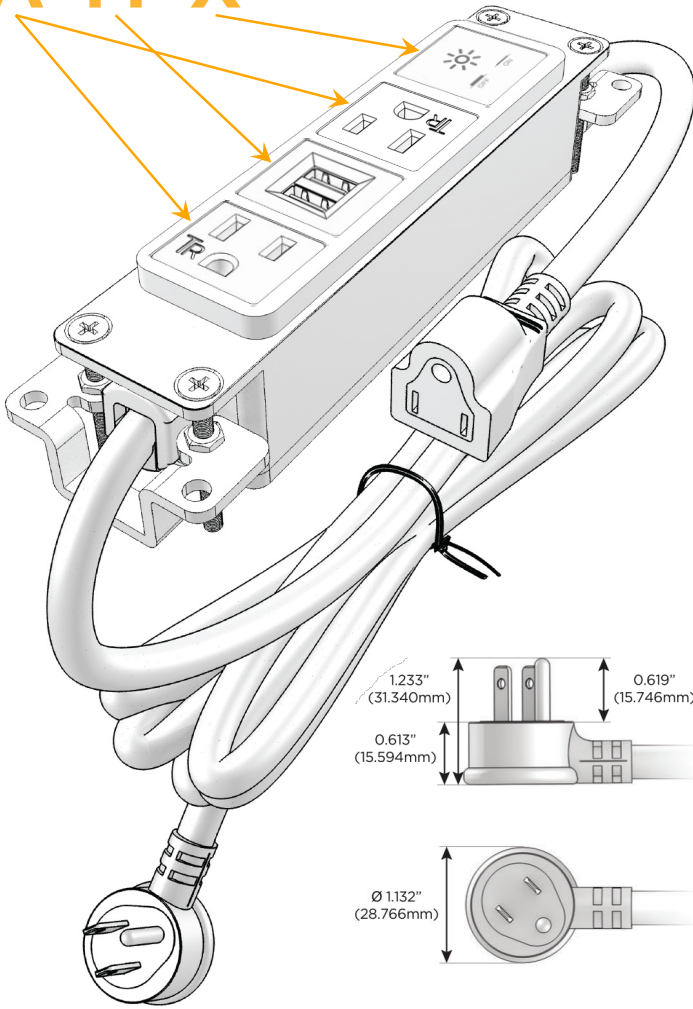

M-POWER-4T

AC POWER & DATA CONNECTIVITY SOLUTION

M-POWER-4TW-AMAX-B2AB

Specs:

Modules/Ports:

- **A** Tamper Resistant AC Receptacle
- **M** Double USB-A (Fast Charging Ports - 18W)
- **X** Switched AC

A M X