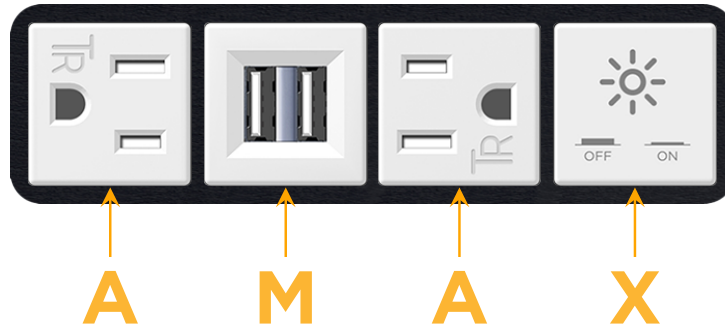

M-POWER-4T

AC POWER & DATA CONNECTIVITY SOLUTION

M-POWER-4TW-AMAX-B2AB

Distributed by

Mormax Company, Inc.

8 Westchester Plaza

Elmsford, NY 10523

914-699-0101

sales@mormax.com

mormax.com

Metro Light & Power's line of power & data solutions offers sophisticated design elements combined with greater ease of installation. Streamlined and low-profile, enhanced by side-exiting cords, our outlets advance the industry with their cutting edge look and feel. We believe flexibility is key, and we provide a variety of mounting options, including the ability to mount in limited spaces. Our outlets are available in many finishes and configurations, in addition to a custom color and finish capability for our clients.

Bezel Finish: **SATIN BLACK (ABS)**

Custom Finishes Available M-POWER-4TW-AMAX-B2AB

Features:

Module/Port Options:

- **A** Tamper Resistant AC Receptacle
- **E** USB-A & USB-C (20W)
- **M** Double USB-A (Fast Charging Ports - 18W)
- **H** HDMI
- **6** CAT 6
- **12** RJ 12
- **X** Switched AC
- **Y** 3-Way Switch (Low Voltage)
- **V** USB-C (45W High Speed Charging Port)
- **S** USB-C (25W High Speed Charging Port)
- **R** Switched AC (Rocker Switch)
- **D** Dimmer Switch

Plug:

Supplied with Low Profile Flat 45° Angle 120 VAC Plug

Optional Standard Straight 120 VAC Plug

Optional Straight 120 VAC Pass-through Plug

- CLEAN, COMPACT DESIGN
- STREAMLINED
- LOW PROFILE
- SIDE-EXITING CORDS
- PLUG & PLAY
- 6' AC CORD & PLUG (FLAT PLUG STANDARD)
- CUSTOMIZABLE CONFIGURATIONS AND FINISHES
- UL LISTED FOR MOUNTING IN FURNITURE
- 15A