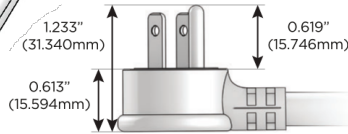

M-POWER-4T

AC POWER & DATA CONNECTIVITY SOLUTION

M-POWER-4TW-AMAX-APAB

Specs:

Modules/Ports:

- A** Tamper Resistant AC Receptacle
- M** Double USB-A (Fast Charging Ports - 18W)
- X** Switched AC

A M X

Distributed by