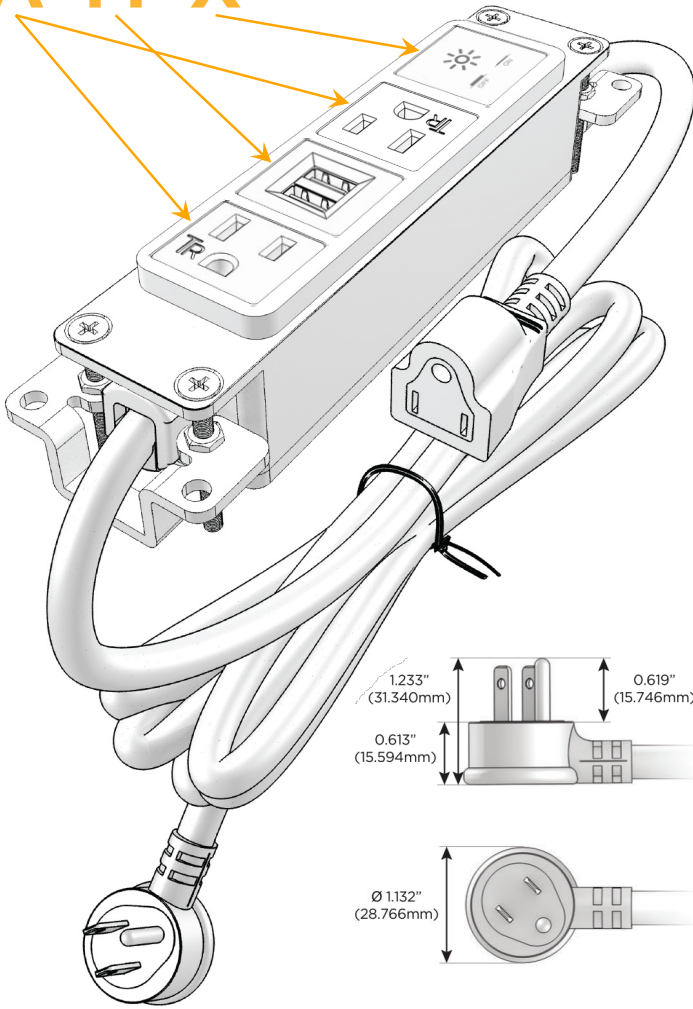

Bezel Finish: **SPECIAL ANTIQUE BRONZE (ABS)**

Custom Finishes Available M-POWER-4TW-AMAX-APAB

Features:

Module/Port Options:

- A** Tamper Resistant AC Receptacle
- E** USB-A & USB-C (20W)
- M** Double USB-A (Fast Charging Ports - 18W)
- H** HDMI
- 6** CAT 6
- 12** RJ 12
- X** Switched AC
- Y** 3-Way Switch (Low Voltage)
- V** USB-C (45W High Speed Charging Port)
- S** USB-C (25W High Speed Charging Port)
- R** Switched AC (Rocker Switch)
- D** Dimmer Switch

Plug:

Supplied with Low Profile Flat 45° Angle 120 VAC Plug

Optional Standard Straight 120 VAC Plug

Optional Straight 120 VAC Pass-through Plug

- CLEAN, COMPACT DESIGN
- STREAMLINED
- LOW PROFILE
- SIDE-EXITING CORDS
- PLUG & PLAY
- 6' AC CORD & PLUG (FLAT PLUG STANDARD)
- CUSTOMIZABLE CONFIGURATIONS AND FINISHES
- UL LISTED FOR MOUNTING IN FURNITURE
- 15A

M-POWER-4T

AC POWER & DATA CONNECTIVITY SOLUTION

M-POWER-4TW-AMAX-APAB

Specs:

Modules/Ports:

- A** Tamper Resistant AC Receptacle
- M** Double USB-A (Fast Charging Ports - 18W)
- X** Switched AC

A M X

Distributed by