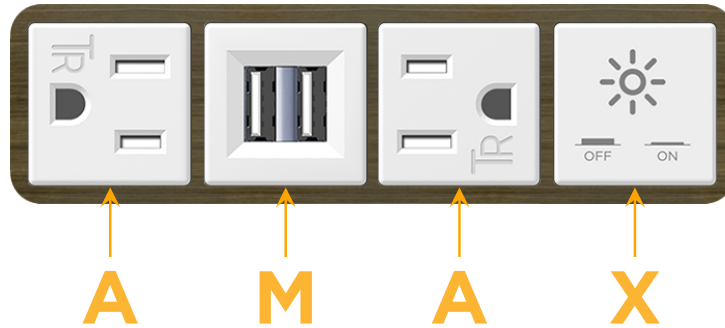

Bezel Finish: **SPECIAL ANTIQUE BRONZE (ABS)**

Custom Finishes Available M-POWER-4TW-AMAX-APAB

Features:

Module/Port Options:

- A** Tamper Resistant AC Receptacle
- E** USB-A & USB-C (20W)
- M** Double USB-A (Fast Charging Ports - 18W)
- H** HDMI
- 6** CAT 6
- 12** RJ 12
- X** Switched AC
- Y** 3-Way Switch (Low Voltage)
- V** USB-C (45W High Speed Charging Port)
- S** USB-C (25W High Speed Charging Port)
- R** Switched AC (Rocker Switch)
- D** Dimmer Switch

Plug:

Supplied with Low Profile Flat 45° Angle 120 VAC Plug

Optional Standard Straight 120 VAC Plug

Optional Straight 120 VAC Pass-through Plug

- CLEAN, COMPACT DESIGN
- STREAMLINED
- LOW PROFILE
- SIDE-EXITING CORDS
- PLUG & PLAY
- 6' AC CORD & PLUG (FLAT PLUG STANDARD)
- CUSTOMIZABLE CONFIGURATIONS AND FINISHES
- UL LISTED FOR MOUNTING IN FURNITURE
- 15A

M-POWER-4T

AC POWER & DATA CONNECTIVITY SOLUTION

M-POWER-4TW-AMAX-APAB

Specs:

Modules/Ports:

- A** Tamper Resistant AC Receptacle
- M** Double USB-A (Fast Charging Ports - 18W)
- X** Switched AC

A M X

Distributed by