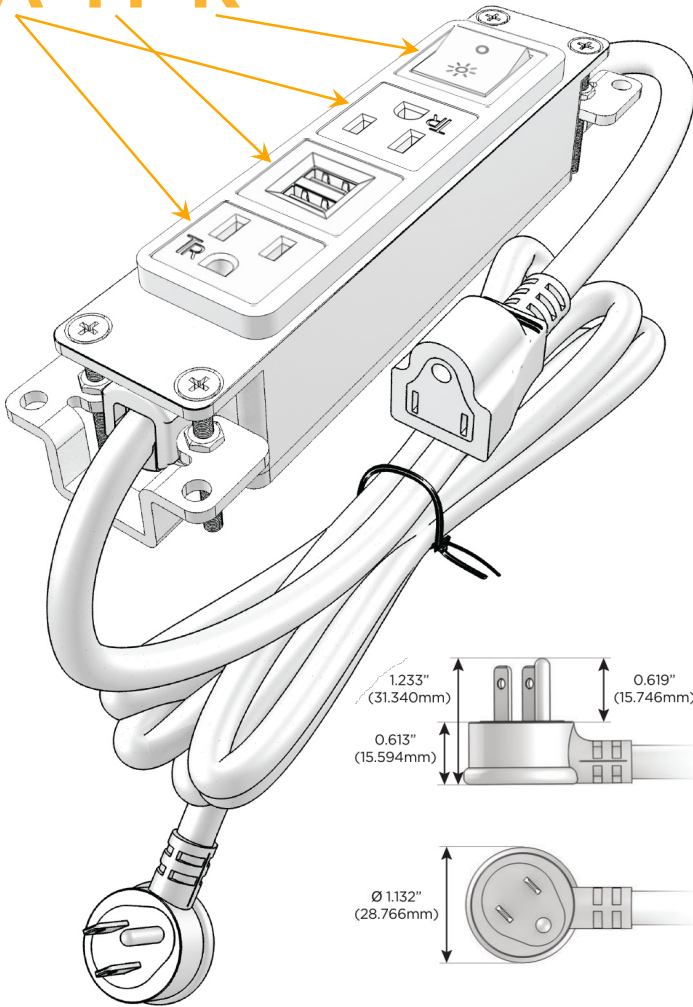

M-POWER-4T

AC POWER & DATA CONNECTIVITY SOLUTION

M-POWER-4TW-AMAR-WB

Specs:

Modules/Ports:

- **A** Tamper Resistant AC Receptacle
- **M** Double USB-A (Fast Charging Ports - 18W)
- **R** Switched AC (Rocker Switch)

A M R