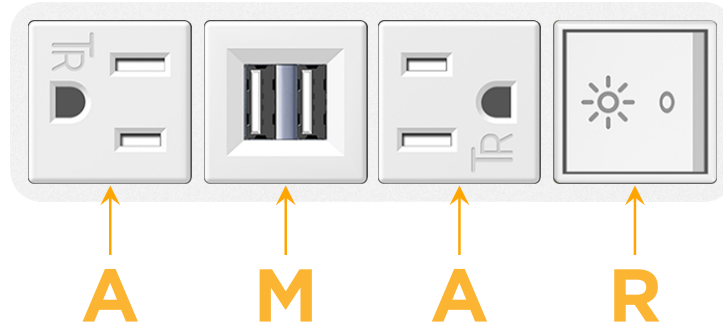

M-POWER-4T

AC POWER & DATA CONNECTIVITY SOLUTION

M-POWER-4TW-AMAR-WB

Distributed by

Mormax Company, Inc.

8 Westchester Plaza

Elmsford, NY 10523

914-699-0101

sales@mormax.com

mormax.com

Metro Light & Power's line of power & data solutions offers sophisticated design elements combined with greater ease of installation. Streamlined and low-profile, enhanced by side-exiting cords, our outlets advance the industry with their cutting edge look and feel. We believe flexibility is key, and we provide a variety of mounting options, including the ability to mount in limited spaces. Our outlets are available in many finishes and configurations, in addition to a custom color and finish capability for our clients.

Bezel Finish: **WHITE (STEEL)**

Custom Finishes Available M-POWER-4TW-AMAR-WB

Features:

Module/Port Options:

- **A** Tamper Resistant AC Receptacle
- **E** USB-A & USB-C (20W)
- **M** Double USB-A (Fast Charging Ports - 18W)
- **H** HDMI
- **6** CAT 6
- **12** RJ 12
- **X** Switched AC
- **Y** 3-Way Switch (Low Voltage)
- **V** USB-C (45W High Speed Charging Port)
- **S** USB-C (25W High Speed Charging Port)
- **R** Switched AC (Rocker Switch)
- **D** Dimmer Switch

Plug:

- Supplied with Low Profile Flat 45° Angle 120 VAC Plug
- Optional Standard Straight 120 VAC Plug
- Optional Straight 120 VAC Pass-through Plug

- CLEAN, COMPACT DESIGN
- STREAMLINED
- LOW PROFILE
- SIDE-EXITING CORDS
- PLUG & PLAY
- 6' AC CORD & PLUG (FLAT PLUG STANDARD)
- CUSTOMIZABLE CONFIGURATIONS AND FINISHES
- UL LISTED FOR MOUNTING IN FURNITURE
- 15A