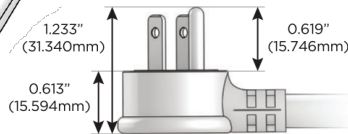

M-POWER-4T

AC POWER & DATA CONNECTIVITY SOLUTION

M-POWER-4TW-AMAR-WB

Specs:

Modules/Ports:

- **A** Tamper Resistant AC Receptacle
- **M** Double USB-A (Fast Charging Ports - 18W)
- **R** Switched AC (Rocker Switch)

A M R