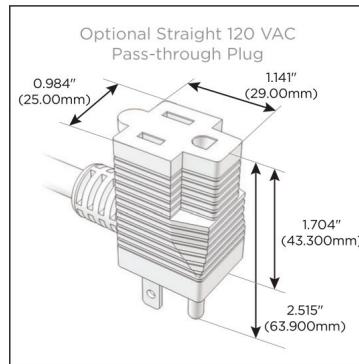

M-POWER-4T

AC POWER & DATA CONNECTIVITY SOLUTION

M-POWER-4TW-AMAR-WAB

Specs:

Modules/Ports:

- **A** Tamper Resistant AC Receptacle
- **M** Double USB-A (Fast Charging Ports - 18W)
- **R** Switched AC (Rocker Switch)

A M R