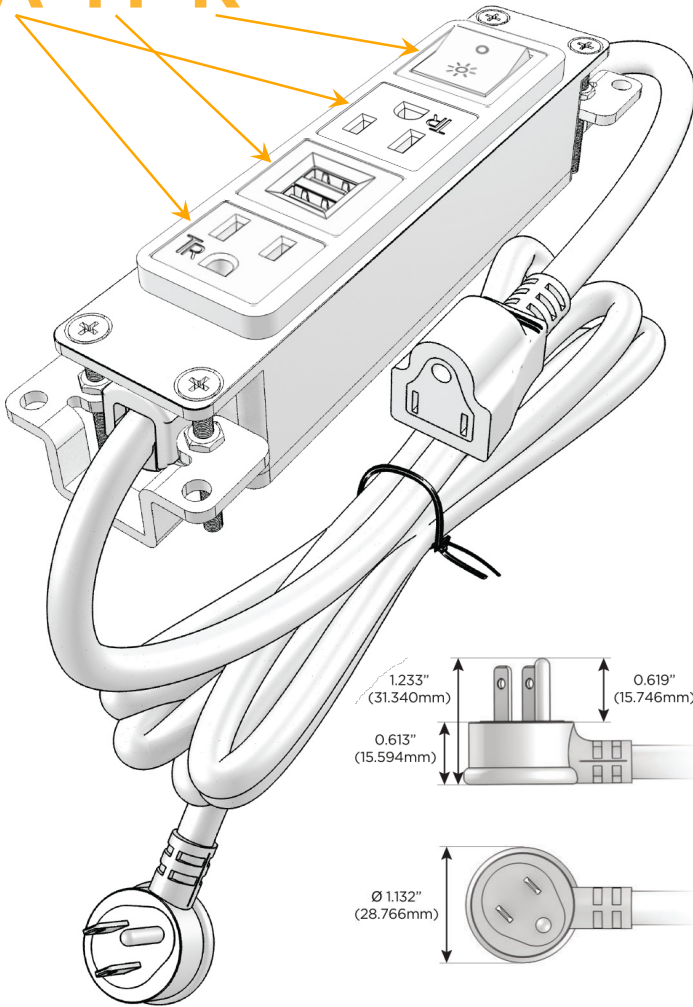

M-POWER-4T

AC POWER & DATA CONNECTIVITY SOLUTION

M-POWER-4TW-AMAR-WAB

Specs:

Modules/Ports:

- **A** Tamper Resistant AC Receptacle
- **M** Double USB-A (Fast Charging Ports - 18W)
- **R** Switched AC (Rocker Switch)

A M R