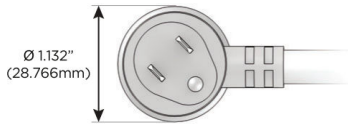

M-POWER-4T

AC POWER & DATA CONNECTIVITY SOLUTION

M-POWER-4TW-AMAR-WAB

Specs:

Modules/Ports:

- **A** Tamper Resistant AC Receptacle
- **M** Double USB-A (Fast Charging Ports - 18W)
- **R** Switched AC (Rocker Switch)

A M R