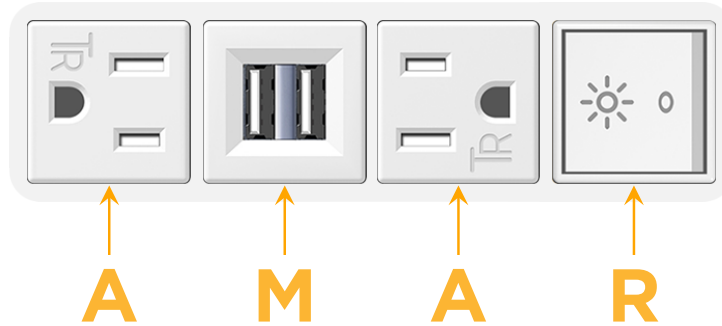

M-POWER-4T

AC POWER & DATA CONNECTIVITY SOLUTION

M-POWER-4TW-AMAR-WAB

Distributed by

Mormax Company, Inc.

8 Westchester Plaza

Elmsford, NY 10523

914-699-0101

sales@mormax.com

mormax.com

Metro Light & Power's line of power & data solutions offers sophisticated design elements combined with greater ease of installation. Streamlined and low-profile, enhanced by side-exiting cords, our outlets advance the industry with their cutting edge look and feel. We believe flexibility is key, and we provide a variety of mounting options, including the ability to mount in limited spaces. Our outlets are available in many finishes and configurations, in addition to a custom color and finish capability for our clients.

Bezel Finish: **WHITE (ABS)**

Custom Finishes Available M-POWER-4TW-AMAR-WAB

Features:

Module/Port Options:

- **A** Tamper Resistant AC Receptacle
- **E** USB-A & USB-C (20W)
- **M** Double USB-A (Fast Charging Ports - 18W)
- **H** HDMI
- **6** CAT 6
- **12** RJ 12
- **X** Switched AC
- **Y** 3-Way Switch (Low Voltage)
- **V** USB-C (45W High Speed Charging Port)
- **S** USB-C (25W High Speed Charging Port)
- **R** Switched AC (Rocker Switch)
- **D** Dimmer Switch

Plug:

Supplied with Low Profile Flat 45° Angle 120 VAC Plug

Optional Standard Straight 120 VAC Plug

Optional Straight 120 VAC Pass-through Plug

- CLEAN, COMPACT DESIGN
- STREAMLINED
- LOW PROFILE
- SIDE-EXITING CORDS
- PLUG & PLAY
- 6' AC CORD & PLUG (FLAT PLUG STANDARD)
- CUSTOMIZABLE CONFIGURATIONS AND FINISHES
- UL LISTED FOR MOUNTING IN FURNITURE
- 15A