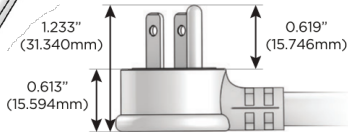

M-POWER-4T

AC POWER & DATA CONNECTIVITY SOLUTION

M-POWER-4TW-AMAR-WAB

Specs:

Modules/Ports:

- **A** Tamper Resistant AC Receptacle
- **M** Double USB-A (Fast Charging Ports - 18W)
- **R** Switched AC (Rocker Switch)

A M R