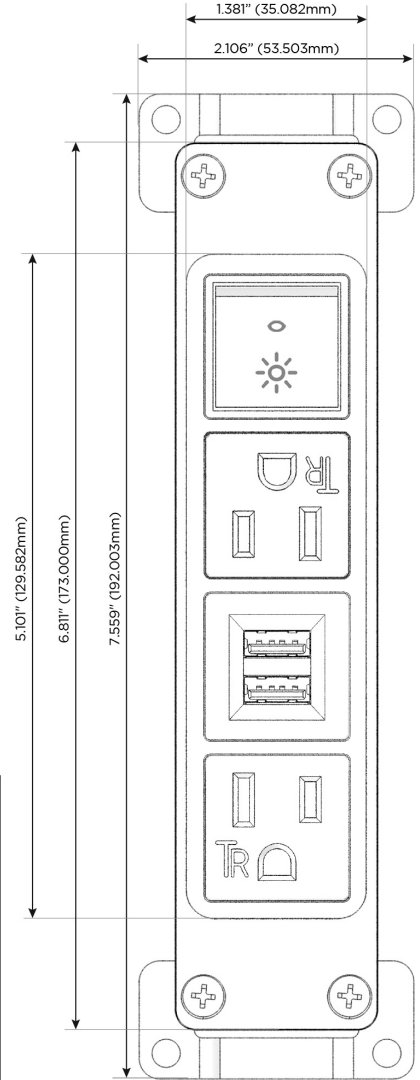

M-POWER-4T

AC POWER & DATA CONNECTIVITY SOLUTION

M-POWER-4TW-AMAR-SS4AB

Specs:

Modules/Ports:

- **A** Tamper Resistant AC Receptacle
- **M** Double USB-A (Fast Charging Ports - 18W)
- **R** Switched AC (Rocker Switch)

A M R

TOP

Distributed by

Mormax Company, Inc.

8 Westchester Plaza

Elmsford, NY 10523

914-699-0101

sales@mormax.com

mormax.com