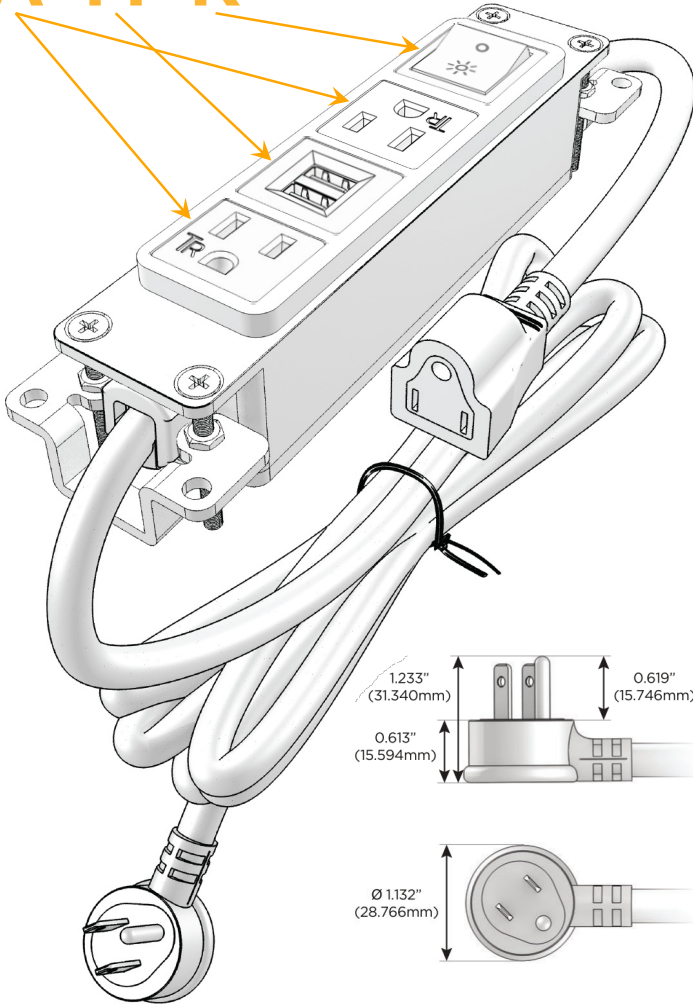

M-POWER-4T

AC POWER & DATA CONNECTIVITY SOLUTION

M-POWER-4TW-AMAR-SS4AB

Specs:

Modules/Ports:

- **A** Tamper Resistant AC Receptacle
- **M** Double USB-A (Fast Charging Ports - 18W)
- **R** Switched AC (Rocker Switch)

A M R