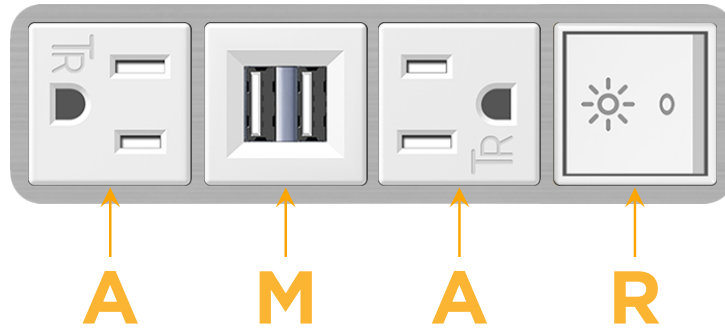

M-POWER-4T

AC POWER & DATA CONNECTIVITY SOLUTION

M-POWER-4TW-AMAR-SS4AB

Distributed by

Mormax Company, Inc.

8 Westchester Plaza

Elmsford, NY 10523

914-699-0101

sales@mormax.com

mormax.com

Metro Light & Power's line of power & data solutions offers sophisticated design elements combined with greater ease of installation. Streamlined and low-profile, enhanced by side-exiting cords, our outlets advance the industry with their cutting edge look and feel. We believe flexibility is key, and we provide a variety of mounting options, including the ability to mount in limited spaces. Our outlets are available in many finishes and configurations, in addition to a custom color and finish capability for our clients.

Bezel Finish: **BRUSHED STAINLESS (ABS)**

Custom Finishes Available M-POWER-4TW-AMAR-SS4AB

Features:

Module/Port Options:

- **A** Tamper Resistant AC Receptacle
- **E** USB-A & USB-C (20W)
- **M** Double USB-A (Fast Charging Ports - 18W)
- **H** HDMI
- **6** CAT 6
- **12** RJ 12
- **X** Switched AC
- **Y** 3-Way Switch (Low Voltage)
- **V** USB-C (45W High Speed Charging Port)
- **S** USB-C (25W High Speed Charging Port)
- **R** Switched AC (Rocker Switch)
- **D** Dimmer Switch

Plug:

Supplied with Low Profile Flat 45° Angle 120 VAC Plug

Optional Standard Straight 120 VAC Plug

Optional Straight 120 VAC Pass-through Plug

- CLEAN, COMPACT DESIGN
- STREAMLINED
- LOW PROFILE
- SIDE-EXITING CORDS
- PLUG & PLAY
- 6' AC CORD & PLUG (FLAT PLUG STANDARD)
- CUSTOMIZABLE CONFIGURATIONS AND FINISHES
- UL LISTED FOR MOUNTING IN FURNITURE
- 15A