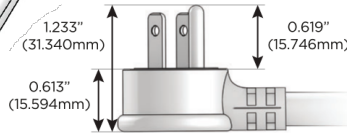

M-POWER-4T

AC POWER & DATA CONNECTIVITY SOLUTION

M-POWER-4TW-AMAR-SS4AB

Specs:

Modules/Ports:

- **A** Tamper Resistant AC Receptacle
- **M** Double USB-A (Fast Charging Ports - 18W)
- **R** Switched AC (Rocker Switch)

A M R