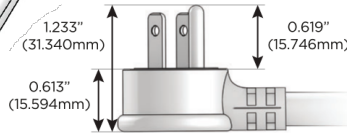

M-POWER-4T

AC POWER & DATA CONNECTIVITY SOLUTION

M-POWER-4TW-AMAR-SAB

Specs:

Modules/Ports:

- **A** Tamper Resistant AC Receptacle
- **M** Double USB-A (Fast Charging Ports - 18W)
- **R** Switched AC (Rocker Switch)

A M R