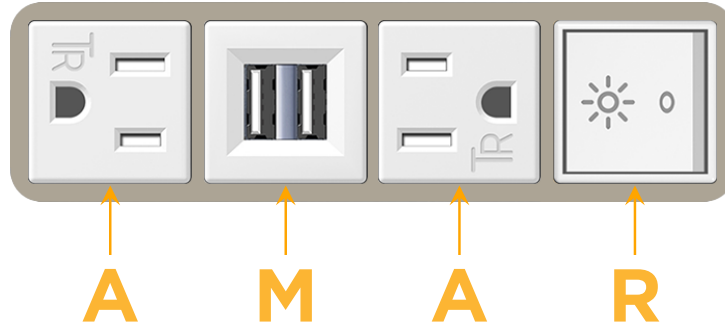

Bezel Finish: **SATIN NICKEL (ABS)**

Custom Finishes Available M-POWER-4TW-AMAR-SAB

Features:

Module/Port Options:

- A** Tamper Resistant AC Receptacle
- E** USB-A & USB-C (20W)
- M** Double USB-A (Fast Charging Ports - 18W)
- H** HDMI
- 6** CAT 6
- 12** RJ 12
- X** Switched AC
- Y** 3-Way Switch (Low Voltage)
- V** USB-C (45W High Speed Charging Port)
- S** USB-C (25W High Speed Charging Port)
- R** Switched AC (Rocker Switch)
- D** Dimmer Switch

Plug:

- Supplied with Low Profile Flat 45° Angle 120 VAC Plug
- Optional Standard Straight 120 VAC Plug
- Optional Straight 120 VAC Pass-through Plug

- CLEAN, COMPACT DESIGN
- STREAMLINED
- LOW PROFILE
- SIDE-EXITING CORDS
- PLUG & PLAY
- 6' AC CORD & PLUG (FLAT PLUG STANDARD)
- CUSTOMIZABLE CONFIGURATIONS AND FINISHES
- UL LISTED FOR MOUNTING IN FURNITURE
- 15A

M-POWER-4T

AC POWER & DATA CONNECTIVITY SOLUTION

M-POWER-4TW-AMAR-SAB

Specs:

Modules/Ports:

- A** Tamper Resistant AC Receptacle
- M** Double USB-A (Fast Charging Ports - 18W)
- R** Switched AC (Rocker Switch)