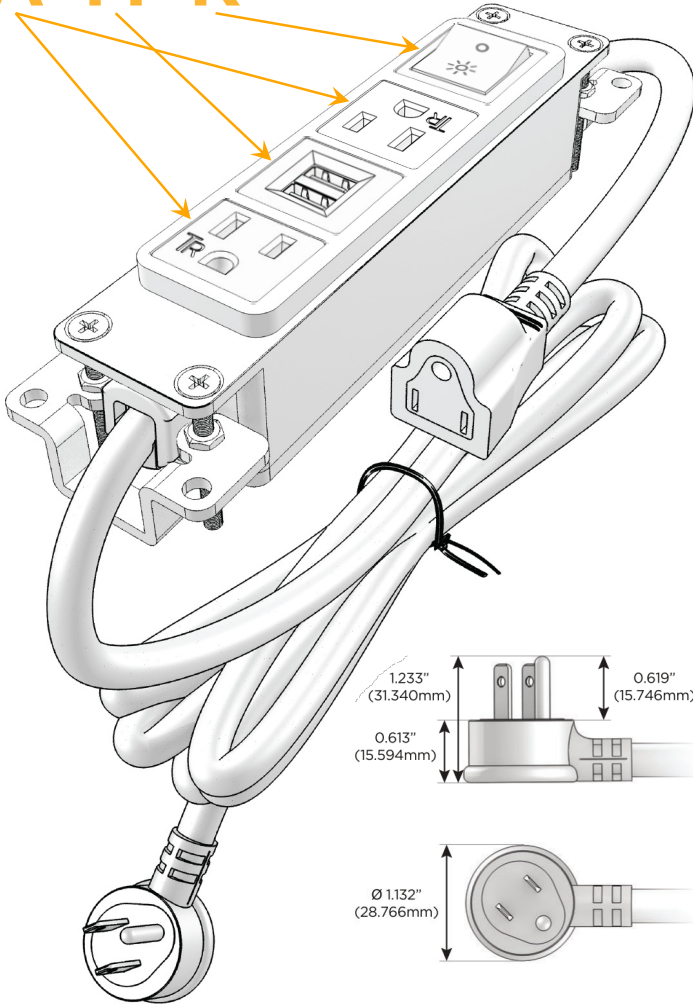

M-POWER-4T

AC POWER & DATA CONNECTIVITY SOLUTION

M-POWER-4TW-AMAR-SAB

Specs:

Modules/Ports:

- **A** Tamper Resistant AC Receptacle
- **M** Double USB-A (Fast Charging Ports - 18W)
- **R** Switched AC (Rocker Switch)

A M R