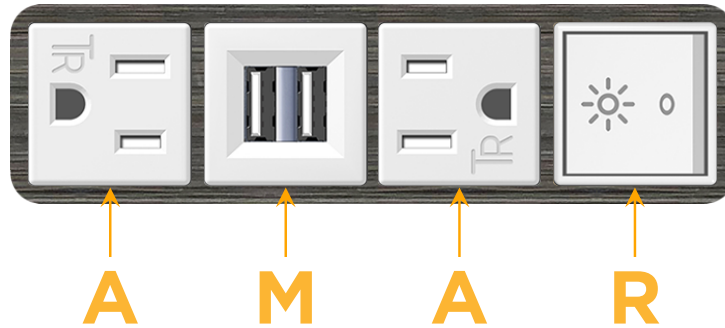

Bezel Finish: **GUNMETAL (ABS)**

Custom Finishes Available M-POWER-4TW-AMAR-S3AB

Features:

Module/Port Options:

- A** Tamper Resistant AC Receptacle
- E** USB-A & USB-C (20W)
- M** Double USB-A (Fast Charging Ports - 18W)
- H** HDMI
- 6** CAT 6
- 12** RJ 12
- X** Switched AC
- Y** 3-Way Switch (Low Voltage)
- V** USB-C (45W High Speed Charging Port)
- S** USB-C (25W High Speed Charging Port)
- R** Switched AC (Rocker Switch)
- D** Dimmer Switch

Plug:

Supplied with Low Profile Flat 45° Angle 120 VAC Plug

Optional Standard Straight 120 VAC Plug

Optional Straight 120 VAC Pass-through Plug

- CLEAN, COMPACT DESIGN
- STREAMLINED
- LOW PROFILE
- SIDE-EXITING CORDS
- PLUG & PLAY
- 6' AC CORD & PLUG (FLAT PLUG STANDARD)
- CUSTOMIZABLE CONFIGURATIONS AND FINISHES
- UL LISTED FOR MOUNTING IN FURNITURE
- 15A

M-POWER-4T

AC POWER & DATA CONNECTIVITY SOLUTION

M-POWER-4TW-AMAR-S3AB

Specs:

Modules/Ports:

- A** Tamper Resistant AC Receptacle
- M** Double USB-A (Fast Charging Ports - 18W)
- R** Switched AC (Rocker Switch)