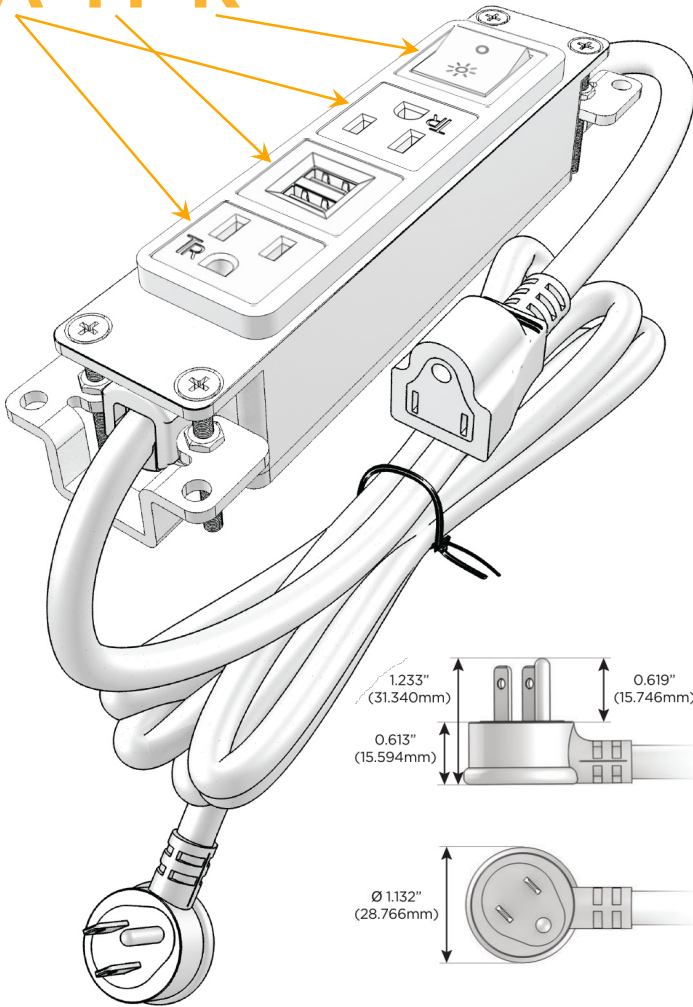

M-POWER-4T

AC POWER & DATA CONNECTIVITY SOLUTION

M-POWER-4TW-AMAR-S3AB

Specs:

Modules/Ports:

- **A** Tamper Resistant AC Receptacle
- **M** Double USB-A (Fast Charging Ports - 18W)
- **R** Switched AC (Rocker Switch)

A M R