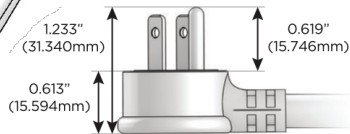

M-POWER-4T

AC POWER & DATA CONNECTIVITY SOLUTION

M-POWER-4TW-AMAR-S3AB

Specs:

Modules/Ports:

- **A** Tamper Resistant AC Receptacle
- **M** Double USB-A (Fast Charging Ports - 18W)
- **R** Switched AC (Rocker Switch)

A M R