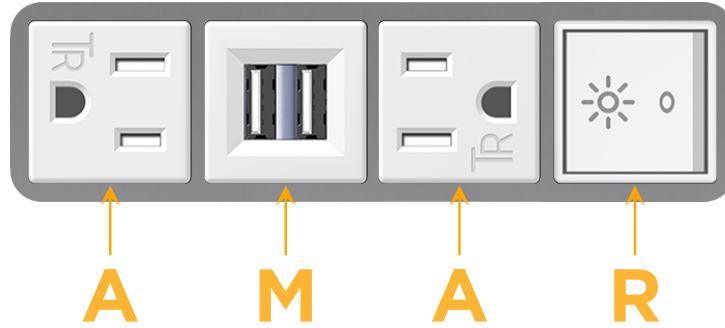

Bezel Finish: **MAGNESIUM (ABS)**

Custom Finishes Available M-POWER-4TW-AMAR-MAB

Features:

Module/Port Options:

- A** Tamper Resistant AC Receptacle
- E** USB-A & USB-C (20W)
- M** Double USB-A (Fast Charging Ports - 18W)
- H** HDMI
- 6** CAT 6
- 12** RJ 12
- X** Switched AC
- Y** 3-Way Switch (Low Voltage)
- V** USB-C (45W High Speed Charging Port)
- S** USB-C (25W High Speed Charging Port)
- R** Switched AC (Rocker Switch)
- D** Dimmer Switch

Plug:

Supplied with Low Profile Flat 45° Angle 120 VAC Plug

Optional Standard Straight 120 VAC Plug

Optional Straight 120 VAC Pass-through Plug

- CLEAN, COMPACT DESIGN
- STREAMLINED
- LOW PROFILE
- SIDE-EXITING CORDS
- PLUG & PLAY
- 6' AC CORD & PLUG (FLAT PLUG STANDARD)
- CUSTOMIZABLE CONFIGURATIONS AND FINISHES
- UL LISTED FOR MOUNTING IN FURNITURE
- 15A

M-POWER-4T

AC POWER & DATA CONNECTIVITY SOLUTION

M-POWER-4TW-AMAR-MAB

Specs:

Modules/Ports:

- A** Tamper Resistant AC Receptacle
- M** Double USB-A (Fast Charging Ports - 18W)
- R** Switched AC (Rocker Switch)