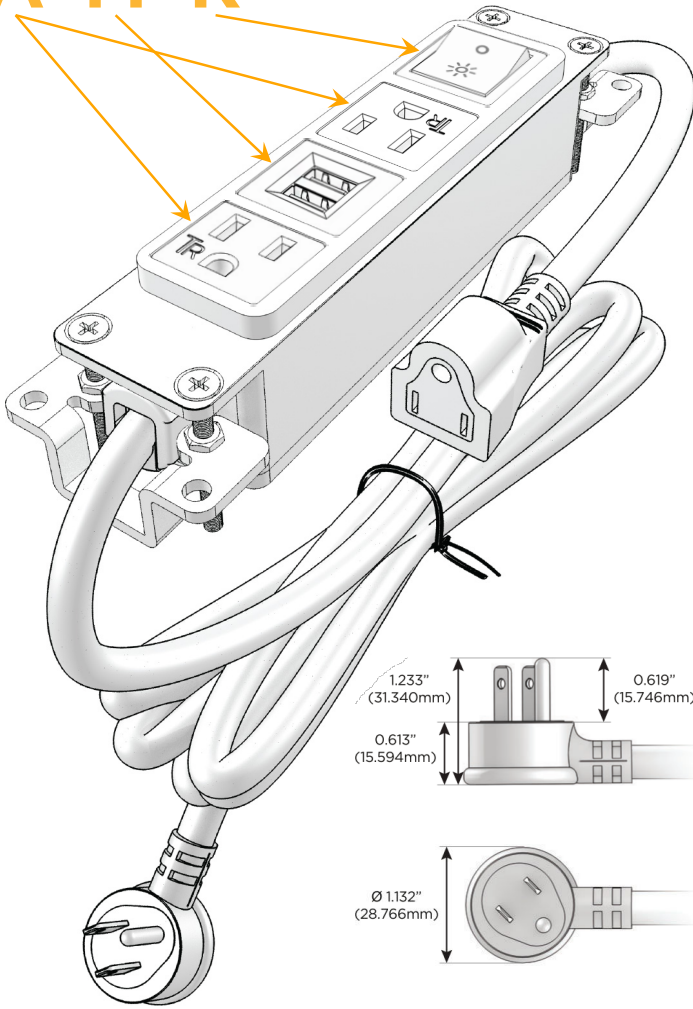

M-POWER-4T

AC POWER & DATA CONNECTIVITY SOLUTION

M-POWER-4TW-AMAR-MAB

Specs:

Modules/Ports:

- **A** Tamper Resistant AC Receptacle
- **M** Double USB-A (Fast Charging Ports - 18W)
- **R** Switched AC (Rocker Switch)

A M R