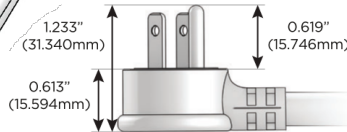

M-POWER-4T

AC POWER & DATA CONNECTIVITY SOLUTION

M-POWER-4TW-AMAR-MAB

Specs:

Modules/Ports:

- **A** Tamper Resistant AC Receptacle
- **M** Double USB-A (Fast Charging Ports - 18W)
- **R** Switched AC (Rocker Switch)

A M R