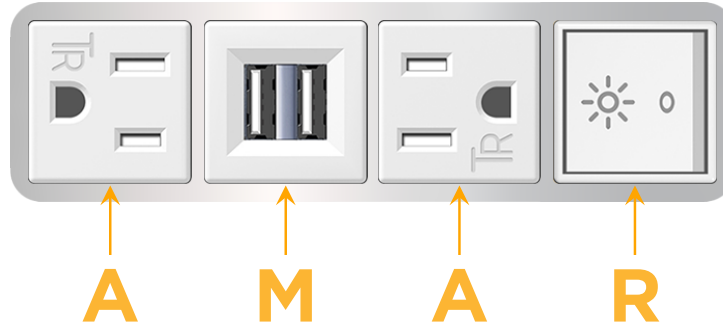

Bezel Finish: **CHROME (ABS)**

Custom Finishes Available M-POWER-4TW-AMAR-CRAB

Features:

Module/Port Options:

- A** Tamper Resistant AC Receptacle
- E** USB-A & USB-C (20W)
- M** Double USB-A (Fast Charging Ports - 18W)
- H** HDMI
- 6** CAT 6
- 12** RJ 12
- X** Switched AC
- Y** 3-Way Switch (Low Voltage)
- V** USB-C (45W High Speed Charging Port)
- S** USB-C (25W High Speed Charging Port)
- R** Switched AC (Rocker Switch)
- D** Dimmer Switch

Plug:

- Supplied with Low Profile Flat 45° Angle 120 VAC Plug
- Optional Standard Straight 120 VAC Plug
- Optional Straight 120 VAC Pass-through Plug

- CLEAN, COMPACT DESIGN
- STREAMLINED
- LOW PROFILE
- SIDE-EXITING CORDS
- PLUG & PLAY
- 6' AC CORD & PLUG (FLAT PLUG STANDARD)
- CUSTOMIZABLE CONFIGURATIONS AND FINISHES
- UL LISTED FOR MOUNTING IN FURNITURE
- 15A

M-POWER-4T

AC POWER & DATA CONNECTIVITY SOLUTION

M-POWER-4TW-AMAR-CRAB

Specs:

Modules/Ports:

- A** Tamper Resistant AC Receptacle
- M** Double USB-A (Fast Charging Ports - 18W)
- R** Switched AC (Rocker Switch)