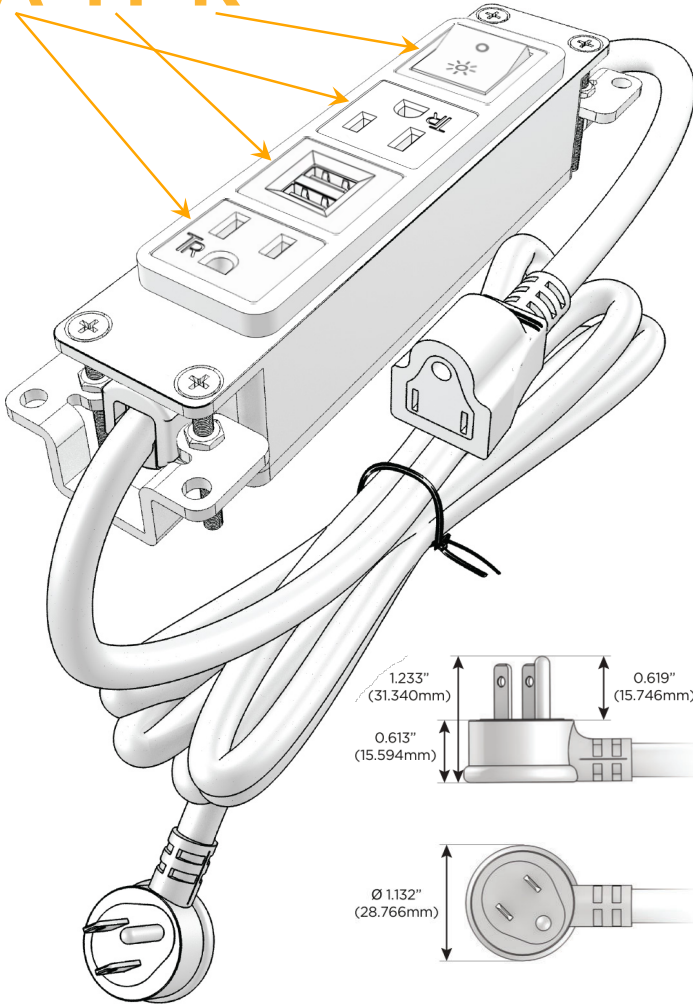

M-POWER-4T

AC POWER & DATA CONNECTIVITY SOLUTION

M-POWER-4TW-AMAR-CRAB

Specs:

Modules/Ports:

- **A** Tamper Resistant AC Receptacle
- **M** Double USB-A (Fast Charging Ports - 18W)
- **R** Switched AC (Rocker Switch)

A M R