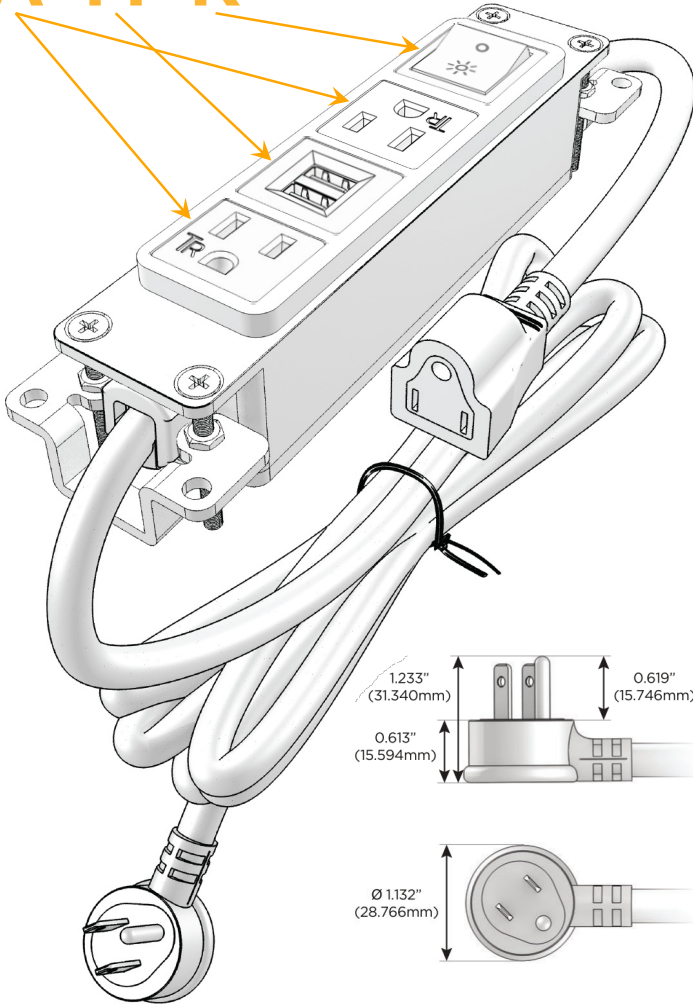

M-POWER-4T

AC POWER & DATA CONNECTIVITY SOLUTION

M-POWER-4TW-AMAR-CHAB

Specs:

Modules/Ports:

- **A** Tamper Resistant AC Receptacle
- **M** Double USB-A (Fast Charging Ports - 18W)
- **R** Switched AC (Rocker Switch)

A M R