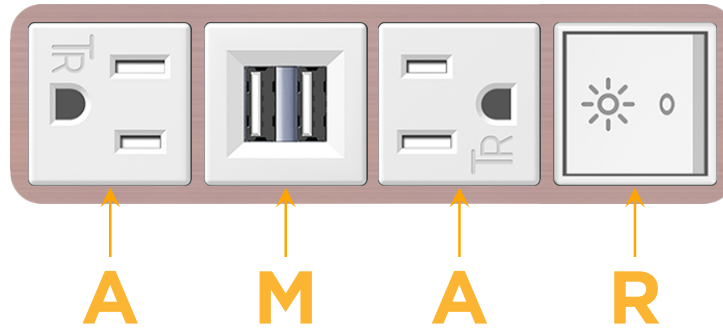

M-POWER-4T

AC POWER & DATA CONNECTIVITY SOLUTION

M-POWER-4TW-AMAR-CHAB

Distributed by

Mormax Company, Inc.

8 Westchester Plaza

Elmsford, NY 10523

914-699-0101

sales@mormax.com

mormax.com

Metro Light & Power's line of power & data solutions offers sophisticated design elements combined with greater ease of installation. Streamlined and low-profile, enhanced by side-exiting cords, our outlets advance the industry with their cutting edge look and feel. We believe flexibility is key, and we provide a variety of mounting options, including the ability to mount in limited spaces. Our outlets are available in many finishes and configurations, in addition to a custom color and finish capability for our clients.

Bezel Finish: **CHAMPAGNE (ABS)**

Custom Finishes Available M-POWER-4TW-AMAR-CHAB

Features:

Module/Port Options:

- **A** Tamper Resistant AC Receptacle
- **E** USB-A & USB-C (20W)
- **M** Double USB-A (Fast Charging Ports - 18W)
- **H** HDMI
- **6** CAT 6
- **12** RJ 12
- **X** Switched AC
- **Y** 3-Way Switch (Low Voltage)
- **V** USB-C (45W High Speed Charging Port)
- **S** USB-C (25W High Speed Charging Port)
- **R** Switched AC (Rocker Switch)
- **D** Dimmer Switch

Plug:

Supplied with Low Profile Flat 45° Angle 120 VAC Plug

Optional Standard Straight 120 VAC Plug

Optional Straight 120 VAC Pass-through Plug

- CLEAN, COMPACT DESIGN
- STREAMLINED
- LOW PROFILE
- SIDE-EXITING CORDS
- PLUG & PLAY
- 6' AC CORD & PLUG (FLAT PLUG STANDARD)
- CUSTOMIZABLE CONFIGURATIONS AND FINISHES
- UL LISTED FOR MOUNTING IN FURNITURE
- 15A