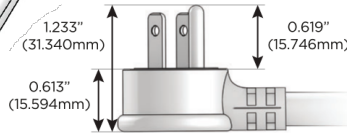

M-POWER-4T

AC POWER & DATA CONNECTIVITY SOLUTION

M-POWER-4TW-AMAR-BZAB

Specs:

Modules/Ports:

- **A** Tamper Resistant AC Receptacle
- **M** Double USB-A (Fast Charging Ports - 18W)
- **R** Switched AC (Rocker Switch)

A M R