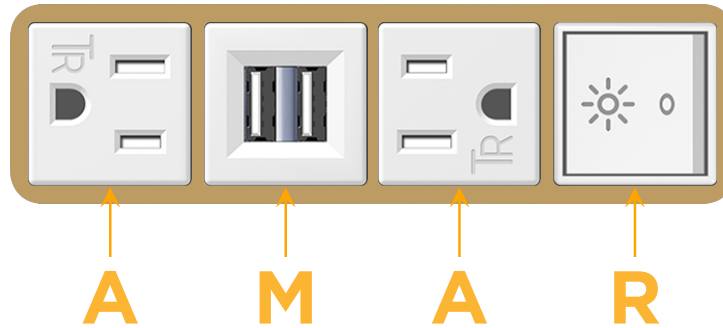

Bezel Finish: **STANDARD BRONZE (ABS)**

Custom Finishes Available M-POWER-4TW-AMAR-BZAB

Features:

Module/Port Options:

- A** Tamper Resistant AC Receptacle
- E** USB-A & USB-C (20W)
- M** Double USB-A (Fast Charging Ports - 18W)
- H** HDMI
- 6** CAT 6
- 12** RJ 12
- X** Switched AC
- Y** 3-Way Switch (Low Voltage)
- V** USB-C (45W High Speed Charging Port)
- S** USB-C (25W High Speed Charging Port)
- R** Switched AC (Rocker Switch)
- D** Dimmer Switch

Plug:

Supplied with Low Profile Flat 45° Angle 120 VAC Plug

Optional Standard Straight 120 VAC Plug

Optional Straight 120 VAC Pass-through Plug

- CLEAN, COMPACT DESIGN
- STREAMLINED
- LOW PROFILE
- SIDE-EXITING CORDS
- PLUG & PLAY
- 6' AC CORD & PLUG (FLAT PLUG STANDARD)
- CUSTOMIZABLE CONFIGURATIONS AND FINISHES
- UL LISTED FOR MOUNTING IN FURNITURE
- 15A

M-POWER-4T

AC POWER & DATA CONNECTIVITY SOLUTION

M-POWER-4TW-AMAR-BZAB

Specs:

Modules/Ports:

- A** Tamper Resistant AC Receptacle
- M** Double USB-A (Fast Charging Ports - 18W)
- R** Switched AC (Rocker Switch)