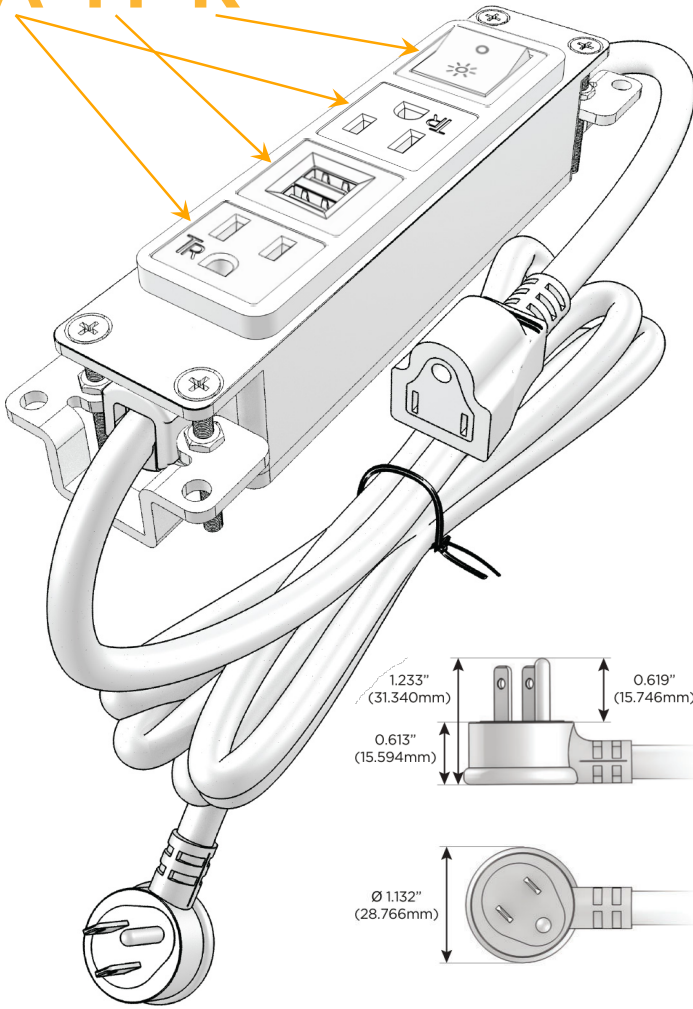

M-POWER-4T

AC POWER & DATA CONNECTIVITY SOLUTION

M-POWER-4TW-AMAR-BZAB

Specs:

Modules/Ports:

- **A** Tamper Resistant AC Receptacle
- **M** Double USB-A (Fast Charging Ports - 18W)
- **R** Switched AC (Rocker Switch)

A M R