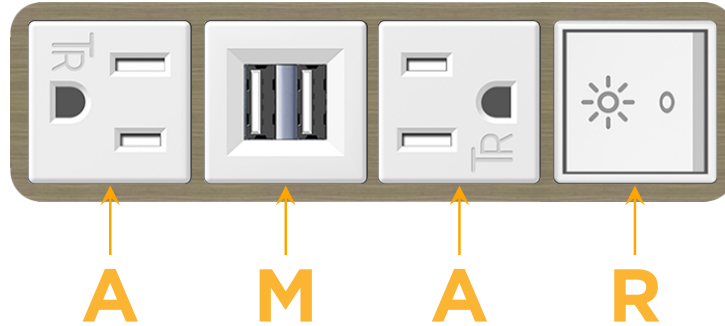

Bezel Finish: **ANTIQUED ARCHITECTURAL BRONZE (ABS)**

Custom Finishes Available M-POWER-4TW-AMAR-BZ5AAB

Features:

Module/Port Options:

- A** Tamper Resistant AC Receptacle
- E** USB-A & USB-C (20W)
- M** Double USB-A (Fast Charging Ports - 18W)
- H** HDMI
- 6** CAT 6
- 12** RJ 12
- X** Switched AC
- Y** 3-Way Switch (Low Voltage)
- V** USB-C (45W High Speed Charging Port)
- S** USB-C (25W High Speed Charging Port)
- R** Switched AC (Rocker Switch)
- D** Dimmer Switch

Plug:

Supplied with Low Profile Flat 45° Angle 120 VAC Plug

Optional Standard Straight 120 VAC Plug

Optional Straight 120 VAC Pass-through Plug

- CLEAN, COMPACT DESIGN
- STREAMLINED
- LOW PROFILE
- SIDE-EXITING CORDS
- PLUG & PLAY
- 6' AC CORD & PLUG (FLAT PLUG STANDARD)
- CUSTOMIZABLE CONFIGURATIONS AND FINISHES
- UL LISTED FOR MOUNTING IN FURNITURE
- 15A

M-POWER-4T

AC POWER & DATA CONNECTIVITY SOLUTION

M-POWER-4TW-AMAR-BZ5AAB

Specs:

Modules/Ports:

- A** Tamper Resistant AC Receptacle
- M** Double USB-A (Fast Charging Ports - 18W)
- R** Switched AC (Rocker Switch)