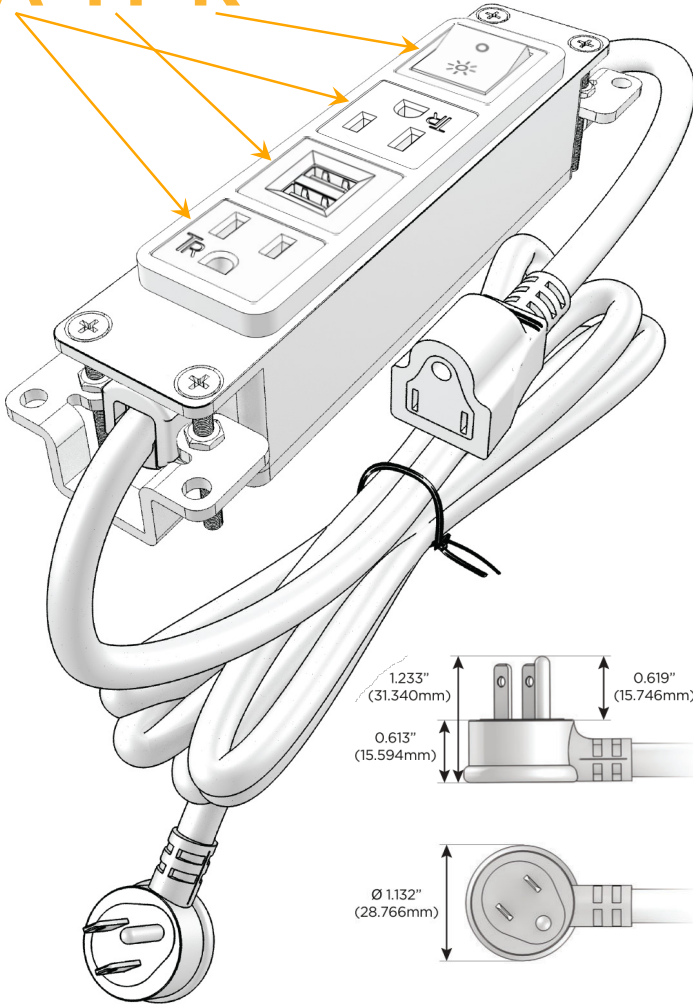

M-POWER-4T

AC POWER & DATA CONNECTIVITY SOLUTION

M-POWER-4TW-AMAR-BZ5AAB

Specs:

Modules/Ports:

- **A** Tamper Resistant AC Receptacle
- **M** Double USB-A (Fast Charging Ports - 18W)
- **R** Switched AC (Rocker Switch)

A M R