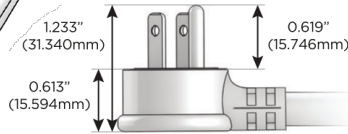

M-POWER-4T

AC POWER & DATA CONNECTIVITY SOLUTION

M-POWER-4TW-AMAR-BZ5AAB

Specs:

Modules/Ports:

- **A** Tamper Resistant AC Receptacle
- **M** Double USB-A (Fast Charging Ports - 18W)
- **R** Switched AC (Rocker Switch)

A M R