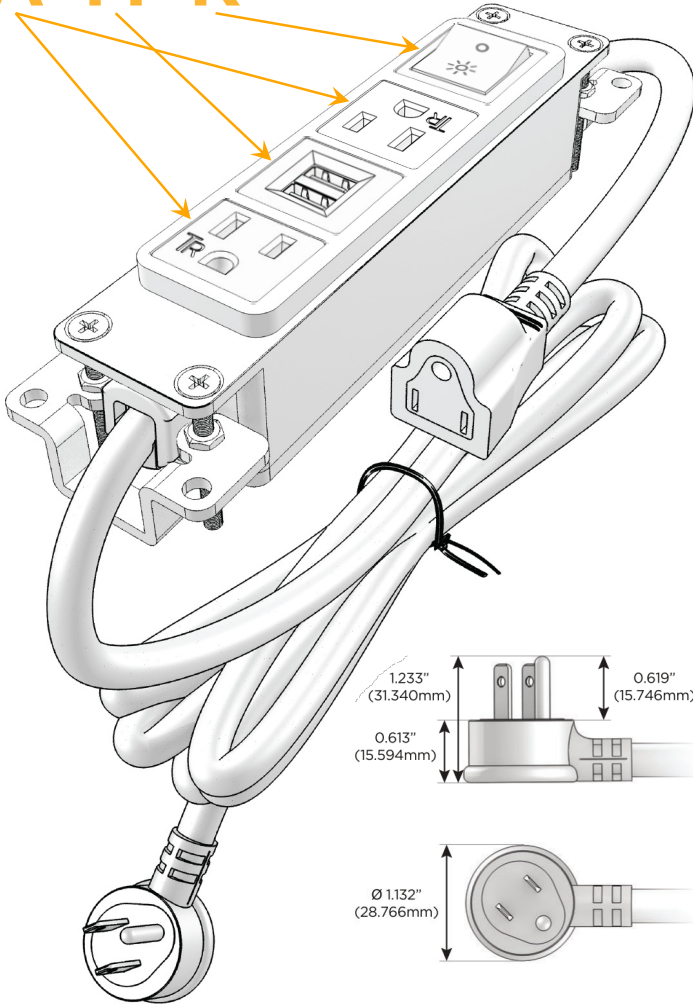

M-POWER-4T

AC POWER & DATA CONNECTIVITY SOLUTION

M-POWER-4TW-AMAR-BRAB

Specs:

Modules/Ports:

- **A** Tamper Resistant AC Receptacle
- **M** Double USB-A (Fast Charging Ports - 18W)
- **R** Switched AC (Rocker Switch)

A M R