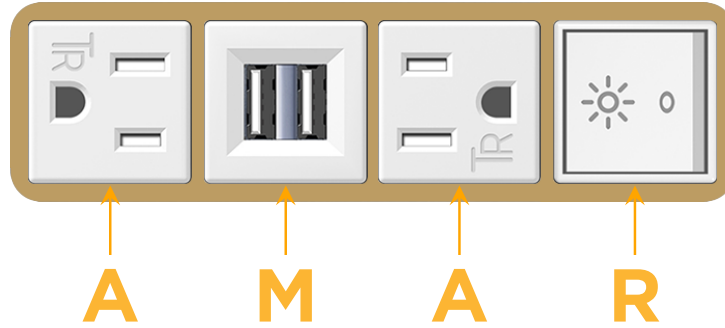

M-POWER-4T

AC POWER & DATA CONNECTIVITY SOLUTION

M-POWER-4TW-AMAR-BRAB

Distributed by

Mormax Company, Inc.

8 Westchester Plaza

Elmsford, NY 10523

914-699-0101

sales@mormax.com

mormax.com

Metro Light & Power's line of power & data solutions offers sophisticated design elements combined with greater ease of installation. Streamlined and low-profile, enhanced by side-exiting cords, our outlets advance the industry with their cutting edge look and feel. We believe flexibility is key, and we provide a variety of mounting options, including the ability to mount in limited spaces. Our outlets are available in many finishes and configurations, in addition to a custom color and finish capability for our clients.

Bezel Finish: **BRASS (ABS)**

Custom Finishes Available M-POWER-4TW-AMAR-BRAB

Features:

Module/Port Options:

- **A** Tamper Resistant AC Receptacle
- **E** USB-A & USB-C (20W)
- **M** Double USB-A (Fast Charging Ports - 18W)
- **H** HDMI
- **6** CAT 6
- **12** RJ 12
- **X** Switched AC
- **Y** 3-Way Switch (Low Voltage)
- **V** USB-C (45W High Speed Charging Port)
- **S** USB-C (25W High Speed Charging Port)
- **R** Switched AC (Rocker Switch)
- **D** Dimmer Switch

Plug:

Supplied with Low Profile Flat 45° Angle 120 VAC Plug

Optional Standard Straight 120 VAC Plug

Optional Straight 120 VAC Pass-through Plug

- CLEAN, COMPACT DESIGN
- STREAMLINED
- LOW PROFILE
- SIDE-EXITING CORDS
- PLUG & PLAY
- 6' AC CORD & PLUG (FLAT PLUG STANDARD)
- CUSTOMIZABLE CONFIGURATIONS AND FINISHES
- UL LISTED FOR MOUNTING IN FURNITURE
- 15A